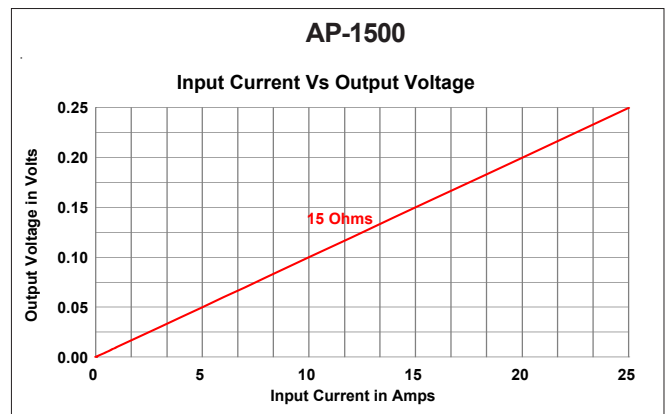

Output Response at Rated Burden