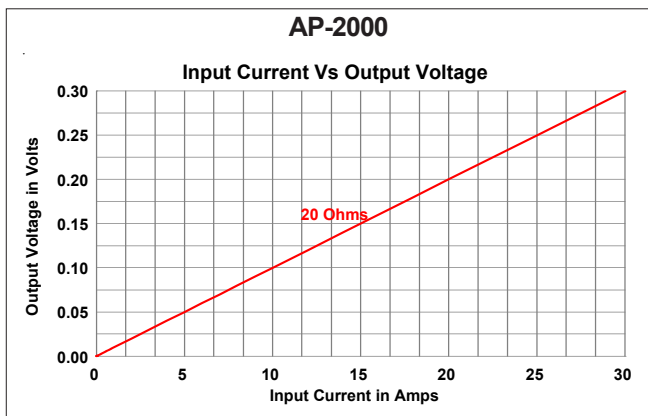

Output Response at Rated Burden