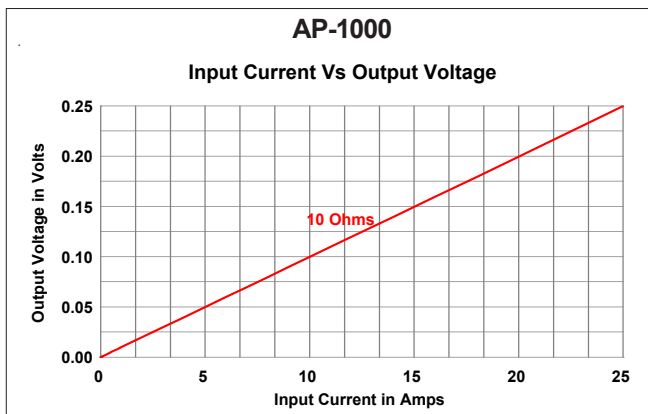

Output Response at Rated Burden