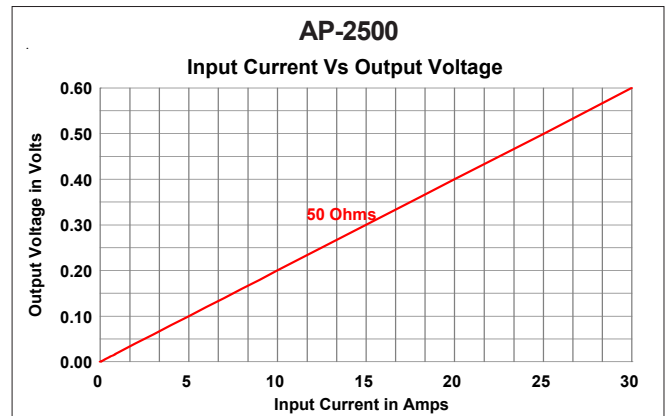

Output Response at Rated Burden