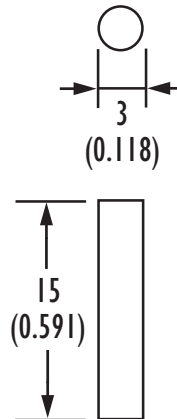

Part Number : PRLM
Magnet
Product Data Sheet

PICTURE	DIMENSIONS
---------	------------

Drawings not to scale. All Dimension in mm(in) nominal

SPECIFICATIONS	
Magnet Material	Alcomax
Gauss Strength / Surface	900
Style	Cylindrical
Length	15 mm
Diameter	3 mm