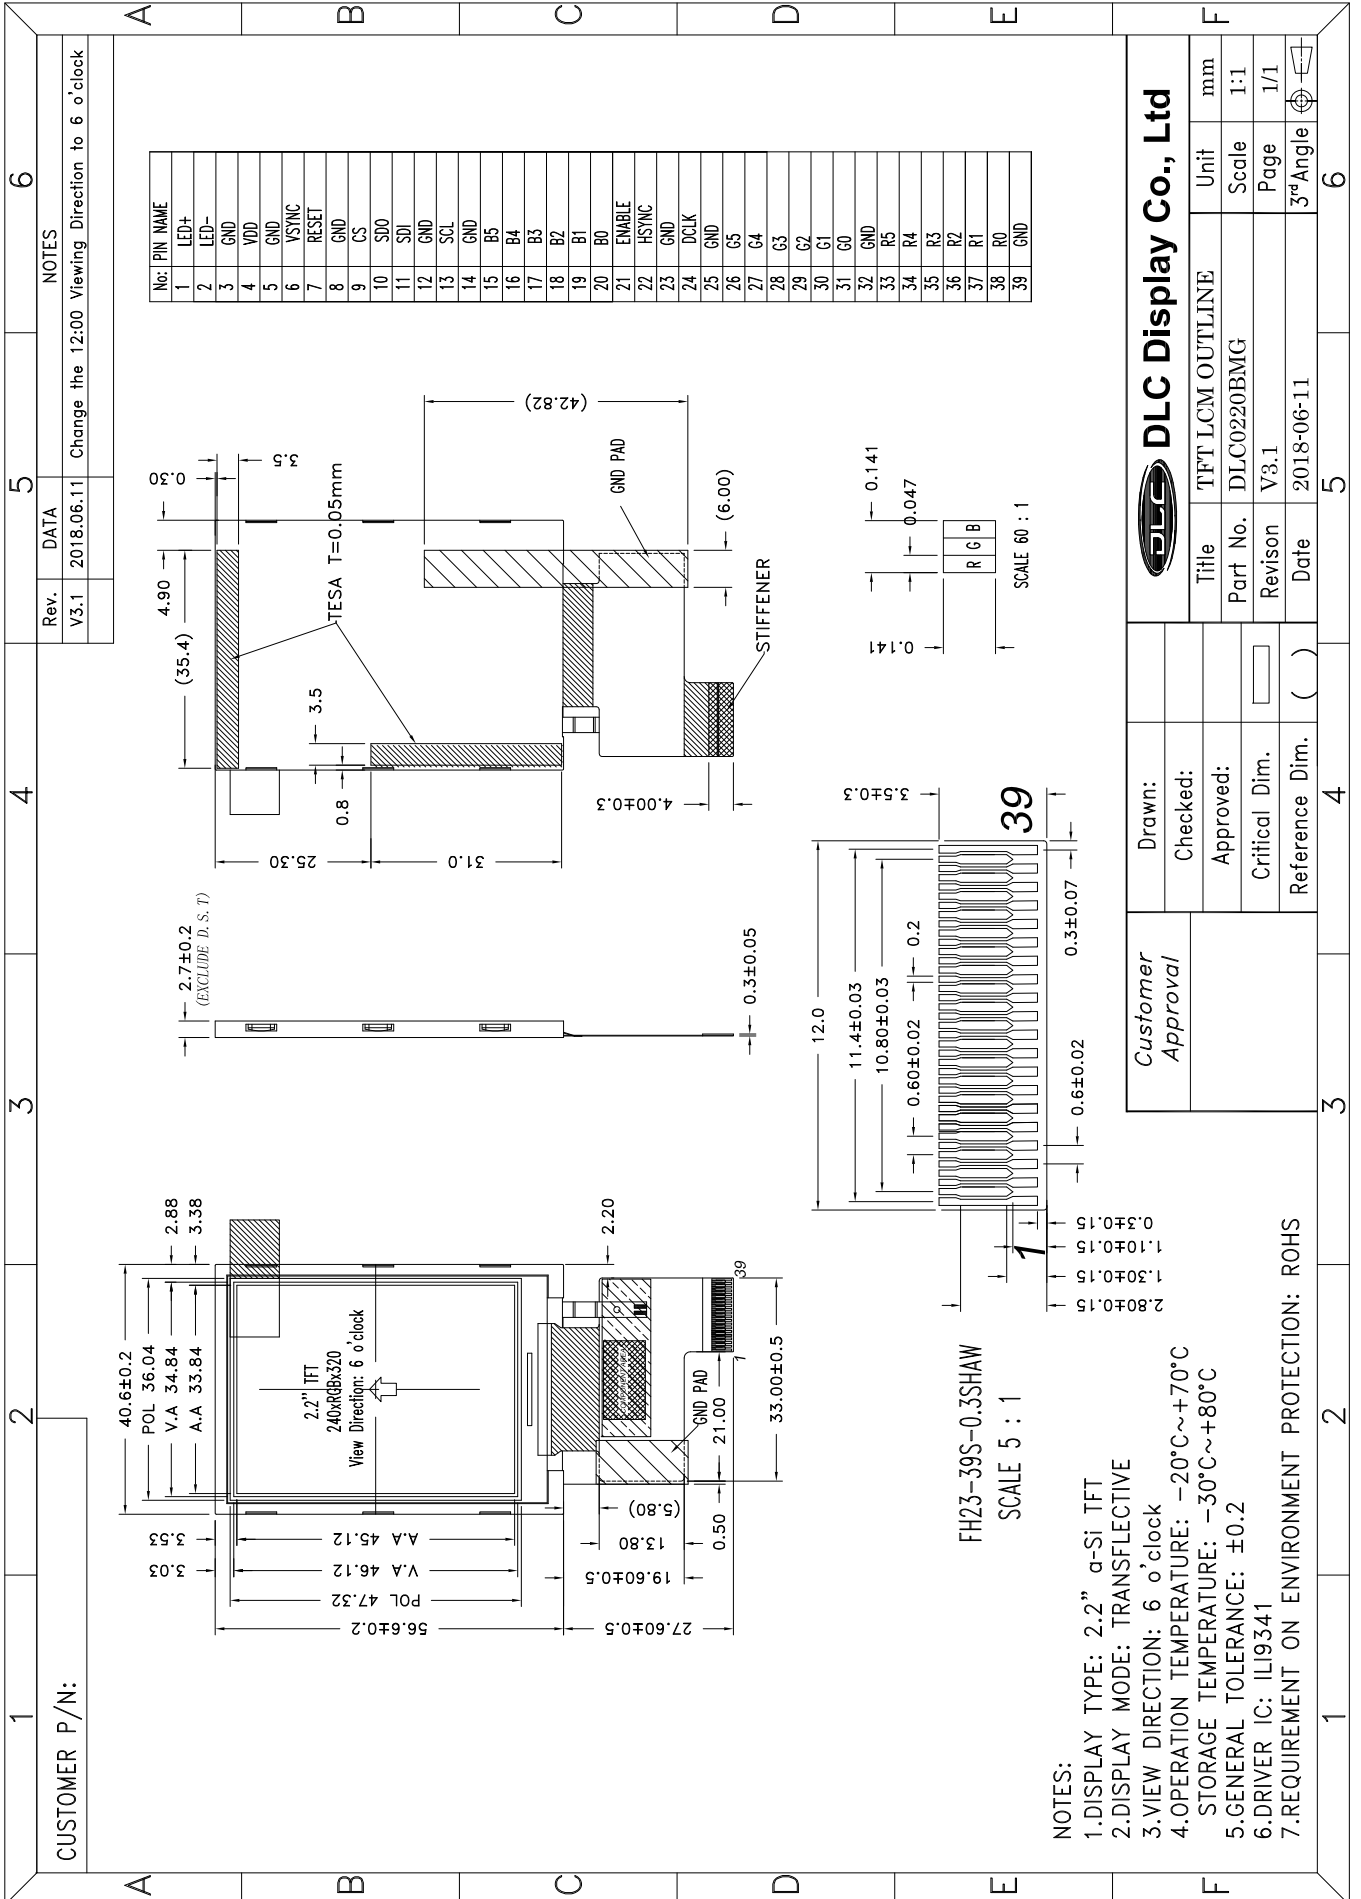

Outline Drawing

DLC Display Co., Ltd		Unit	mm
		Scale	1:1
Title	TFT LCM OUTLINE	Page	1/1
Part No.	DLC0220BMG	3 rd Angle	
Revision	V3.1	Date	2018-06-11

Customer Approval	Drawn:
	Checked:
	Approved:
	Critical Dim.:
	Reference Dim.: