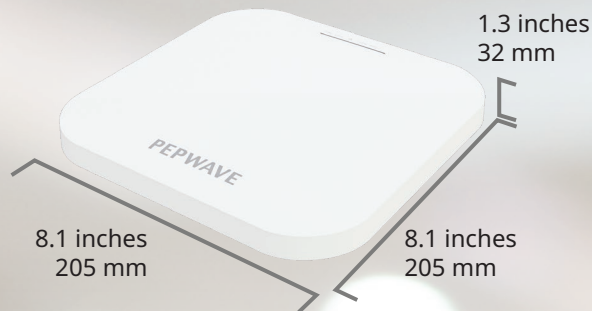

SD-Switch

Works with InControl to remotely configure and activate PoE ports. Monitor power consumption.

AP One

Works with InControl to centralize SSIDs, radio settings, and deliver captive portals.

Product Code	APO-AX
Ethernet Port	1x 2.5 Multigigabit Ethernet
Wi-Fi Standard	1x 2.4Ghz 802.11b/g/n/ax 1x 5Ghz 802.11a/n/ac/ax
Data Rates	4X4 MU-MIMO 2.4 GHz: up to 1148 Mbps 5 GHz: up to 2400 Mbps
Channel Width	20/40/60/80 MHz
Recommended Concurrent Users per Radio	256
SSID Per Radio	16
Transmit Power	2412 – 2472 MHz: 25dBm 5180 – 5825 MHz: 25dBm
Included Antenna	Built-in Omni Antenna Antenna gain: 5dBi for 2.4GHz, 5dBi for 5GHz
Enclosure	Plenum-rated, Indoor Plastic
Dimensions	8.1 x 8.1 x 1.3 inches 205 x 205 x 32 mm
Weight	1.73 pounds 785 grams
Power Input	DC Jack: 12V DC AC Adapter: AC Input 100V – 240V, DC Output 12V, 2.5A* 802.3 at PoE #
Power Consumption	23W (max.)
Operating Temperature	32° - 104°F 0° - 40°C
Certifications	FCC, CE, RoHS
Warranty	1 Year Limited Warranty