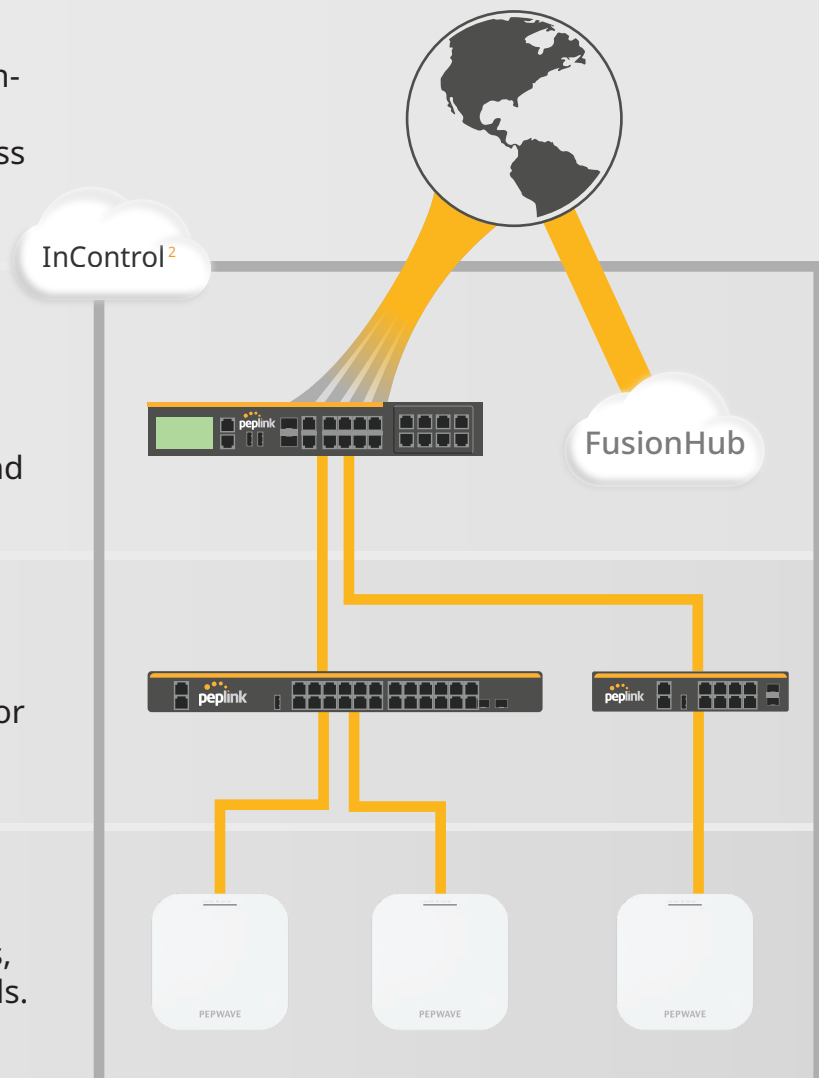

Seamless Peplink SD-WAN Integration

The AP One AX works seamlessly with other services in the Peplink ecosystem,

providing unique network capabilities, unmatched network flexibility and ease of use.

InControl Central Management

Monitor network health on a single dashboard. Push configuration profiles on multiple devices at once. Remotely access the Web Admin of any device.

Balance/MAX/FusionHub

Provides unbreakable connectivity by combining multiple WANs. Works with InControl to centralize VLAN, firewall, and outbound policy.

SD-Switch

Works with InControl to remotely configure and activate PoE ports. Monitor power consumption.

AP One

Works with InControl to centralize SSIDs, radio settings, and deliver captive portals.

Product Code	APO-AX
Ethernet Port	1x 2.5 Multigigabit Ethernet
Wi-Fi Standard	1x 2.4Ghz 802.11b/g/n/ax 1x 5Ghz 802.11a/n/ac/ax
Data Rates	4X4 MU-MIMO 2.4 GHz: up to 1148 Mbps 5 GHz: up to 2400 Mbps
Channel Width	20/40/60/80 MHz
Recommended Concurrent Users per Radio	256
SSID Per Radio	16
Transmit Power	2412 – 2472 MHz: 25dBm 5180 – 5825 MHz: 25dBm
Included Antenna	Built-in Omni Antenna Antenna gain: 5dBi for 2.4GHz, 5dBi for 5GHz
Enclosure	Plenum-rated, Indoor Plastic
Dimensions	8.1 x 8.1 x 1.3 inches 205 x 205 x 32 mm
Weight	1.73 pounds 785 grams
Power Input	DC Jack: 12V DC AC Adapter: AC Input 100V – 240V, DC Output 12V, 2.5A* 802.3 at PoE #
Power Consumption	23W (max.)
Operating Temperature	32° - 104°F 0° - 40°C
Certifications	FCC, CE, RoHS
Warranty	1 Year Limited Warranty