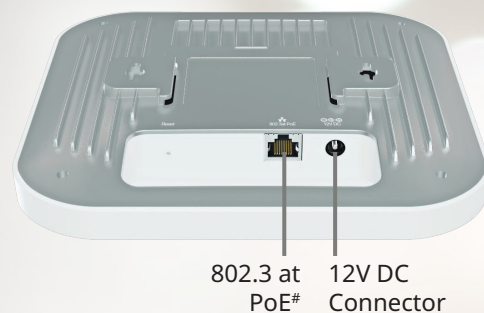

SD-Switch

Works with InControl to remotely configure and activate PoE ports. Monitor power consumption.

AP One

Works with InControl to centralize SSIDs, radio settings, and deliver captive portals.

Product Code	APO-AX
Ethernet Port	1x 2.5 Multigigabit Ethernet
Wi-Fi Standard	1x 2.4Ghz 802.11b/g/n/ax 1x 5Ghz 802.11a/n/ac/ax
Data Rates	4X4 MU-MIMO 2.4 GHz: up to 1148 Mbps 5 GHz: up to 2400 Mbps
Channel Width	20/40/60/80 MHz
Recommended Concurrent Users per Radio	256
SSID Per Radio	16
Transmit Power	2412 – 2472 MHz: 25dBm 5180 – 5825 MHz: 25dBm
Included Antenna	Built-in Omni Antenna Antenna gain: 5dBi for 2.4GHz, 5dBi for 5GHz
Enclosure	Plenum-rated, Indoor Plastic
Dimensions	8.1 x 8.1 x 1.3 inches 205 x 205 x 32 mm
Weight	1.73 pounds 785 grams
Power Input	DC Jack: 12V DC AC Adapter: AC Input 100V – 240V, DC Output 12V, 2.5A* 802.3 at PoE #
Power Consumption	23W (max.)
Operating Temperature	32° - 104°F 0° - 40°C
Certifications	FCC, CE, RoHS
Warranty	1 Year Limited Warranty