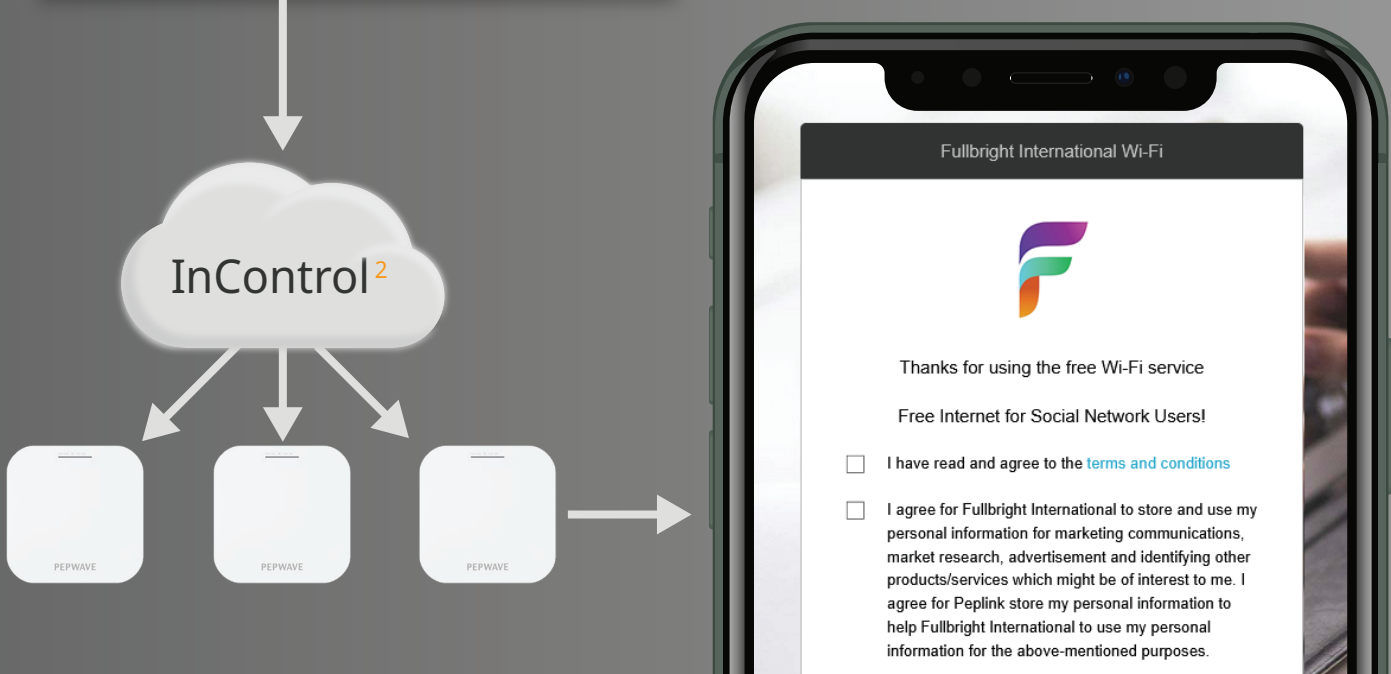

Each AP One AX comes equipped with InControl central management. View the health and data usage of your network from any web browser. Centrally manage

your network's SSID and radio settings from a single pane of glass. Use the searchable event log to quickly diagnose your entire network.

Turnkey or Custom Captive Portals

Splash Screen

Title Text: Fullbright International Wi-Fi

Title Text Color: #C2C2C3

Header Color: #333333

Background Color (behind tabs): #E6E6E6

Active Tab Text Color: #000000

Inactive Tab Text Color: #000000

General Description: Thanks for using the free Wi-Fi service

General Description Alignment: Auto

General Text Color: #000000

General Button Text Color: #FFFFFF

General Button and Link Color: #2B9ACB

Footer Color: #cccccc

Customize your captive portal as little or as much as you would like. Right out of the box, it includes a captive portal ready for immediate use.

For a more branded user experience, you can edit every aspect of the captive portal using InControl.