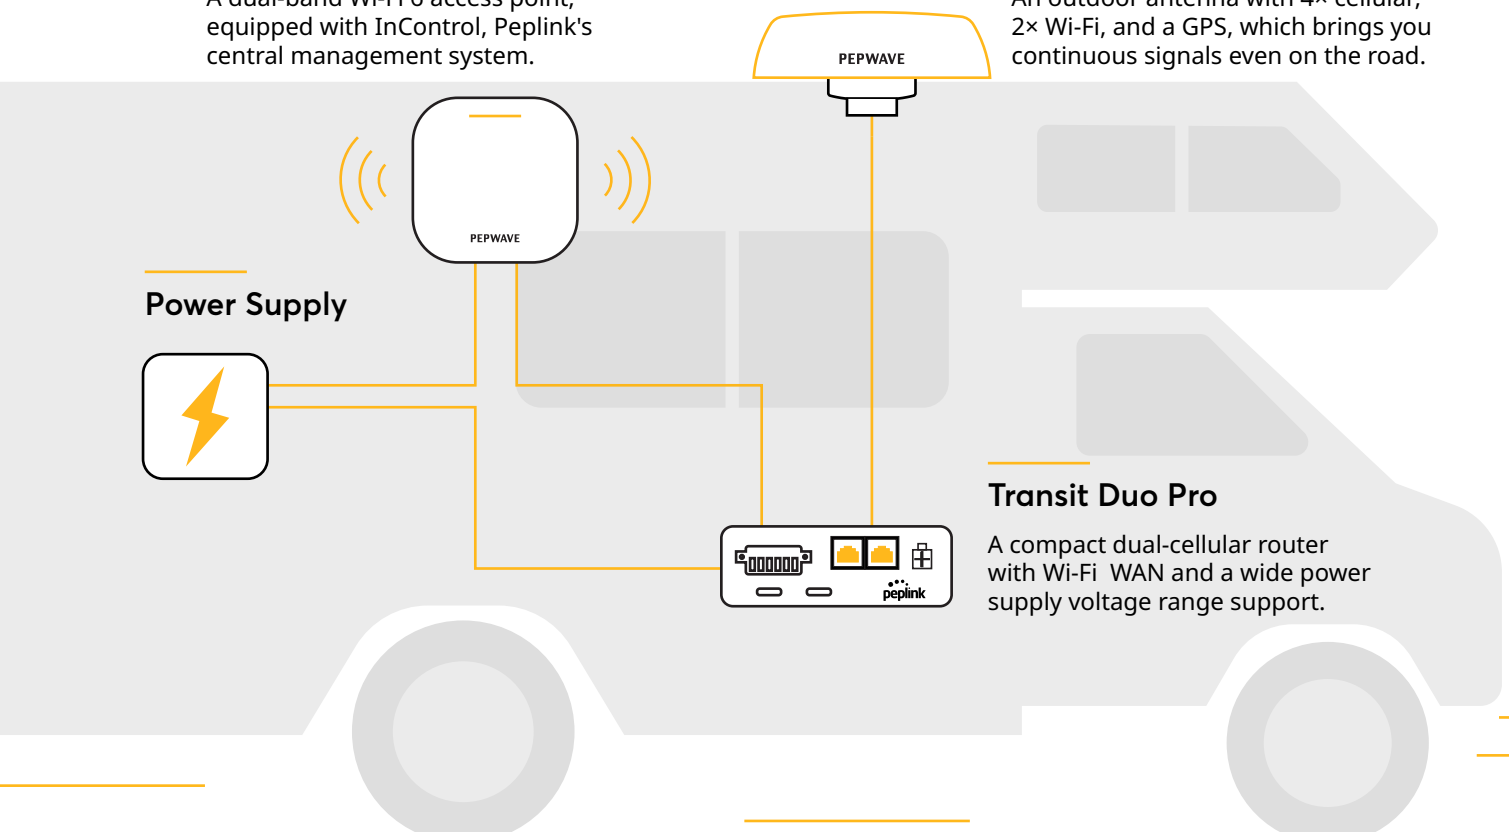

Running applications just got easier!

Want to run third party applications directly with your MAX Transit Duo Pro? Well now you can! With edge computing Docker and Python*, the possibilities are endless!

* Feature will be available soon.

Recreational Vehicle Application

AP One AX

A dual-band Wi-Fi 6 access point, equipped with InControl, Peplink's central management system.

Mobility 42G

An outdoor antenna with 4x cellular, 2x Wi-Fi, and a GPS, which brings you continuous signals even on the road.

Power Supply

Transit Duo Pro

A compact dual-cellular router with Wi-Fi WAN and a wide power supply voltage range support.

Mobility Antenna

Peplink's powerful antenna series. Perfectly designed for long-range signal reception, it brings you continuous signals within its IP68-rated case wherever you are - indoors, outdoors, or on the go.