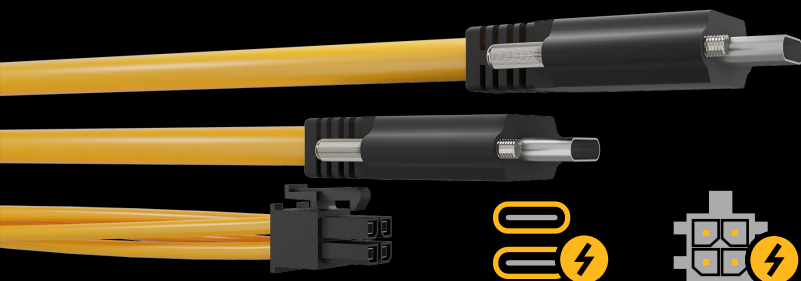

MAX Transit Duo Pro

Redefining Pro

Wait no more, experience the new fast

Why settle for less advanced Wi-Fi, throughput and SpeedFusion speed? Experience it all, but faster with Wi-Fi 6!

USB-C

Micro-fit

It's got the power!

Achieve non-stop power for fixed deployments or on-the-go mobile deployments with duo USB-C power bank input ports. Equipped with a Micro-Fit power connector to secure your power source, ensuring that your device remains powered on with no outage. Believe it's got the power!

Poor connectivity? No problem!

A simple connection to SpeedFusion Cloud keeps your connection unbreakable. With intricately placed endpoints globally, it ensures you remain connected wherever you are.

eSIM

Safeguard your applications

MAX Transit Duo Pro offers flexibility in the ways you can create SpeedFusion VPN tunnels, enabling 256-bit AES Encryption to ensure your applications are kept protected, so that you can browse with confidence.