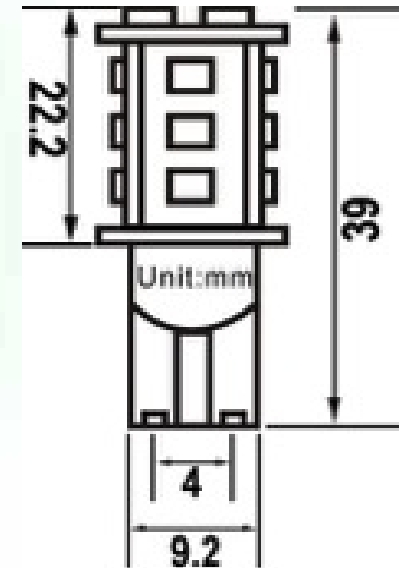

select your lamp

Part Number	Color Temp	Base
GI-WC-W85-12	3000K	wedge

other

Dimensions	Warranty	Gross Weight	Case QTY
1.53" x 0.52"	6 years	0.53 ounces	1 pcs

Features

- > No UV or IR radiation
- > 50,000 hour LED lifespan based on IES LM-80 results and TM-21 calculations
- > 90% energy savings compared to halogen lamps