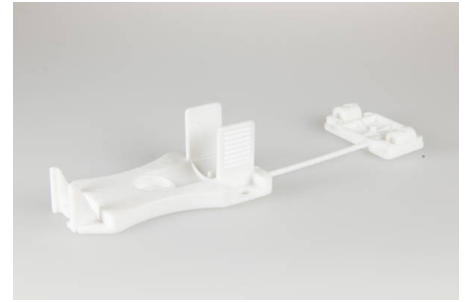

## Screwless Connectors Luminaire Connectors

### ZEL 900

strain relief, fixing: screw