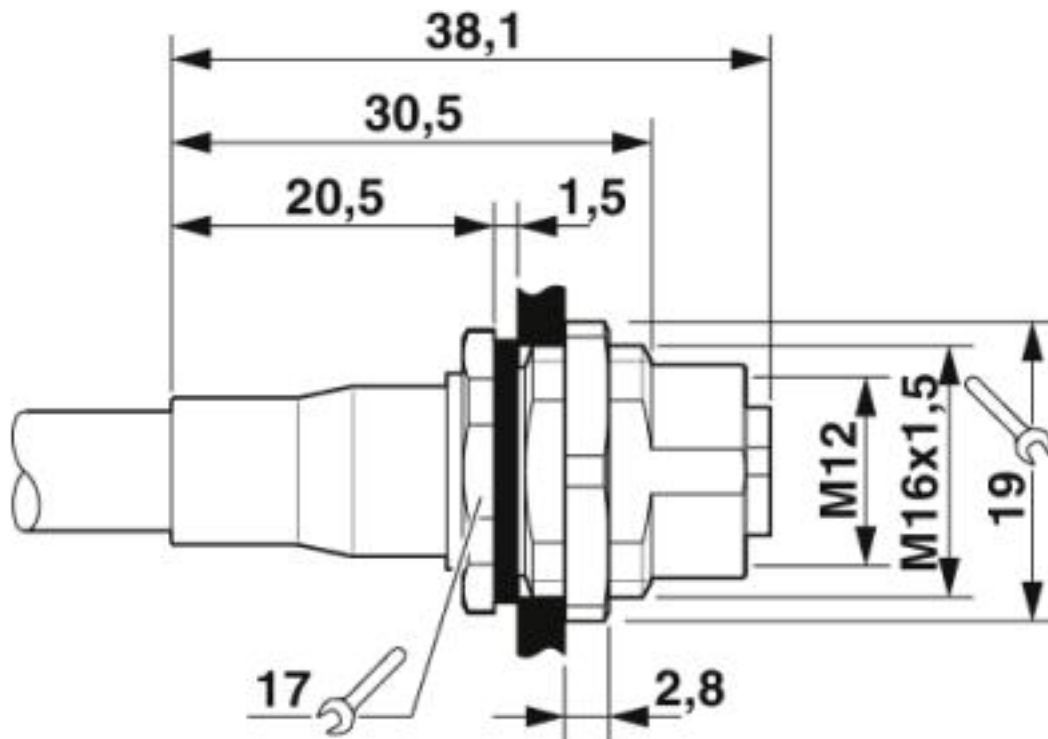

Assembled Ethernet cable, shielded, 4-pair, 26 AWG stranded (7-wire), RAL 5021 (water blue), M12 flush-type socket, rear/screw mounting with M16 thread to RJ45 connector/IP20, line, length 0.4 m

RoHS

Ethernet

Drawings

Network cable - NBC-FSBP/0,4-94B/R4AC - 1410277

Dimensional drawing

Housing cutout for M16 fastening thread, mounting panel with feed-through hole (alternatively with surface as protection against rotation)

Network cable - NBC-FSBP/0,4-94B/R4AC - 1410277

Dimensional drawing

M12 flush-type connector

Dimensional drawing

Classifications

eCl@ss

eCl@ss 10.0.1	27141137
eCl@ss 4.0	27378000
eCl@ss 4.1	27378000
eCl@ss 5.0	27379100
eCl@ss 5.1	27379100