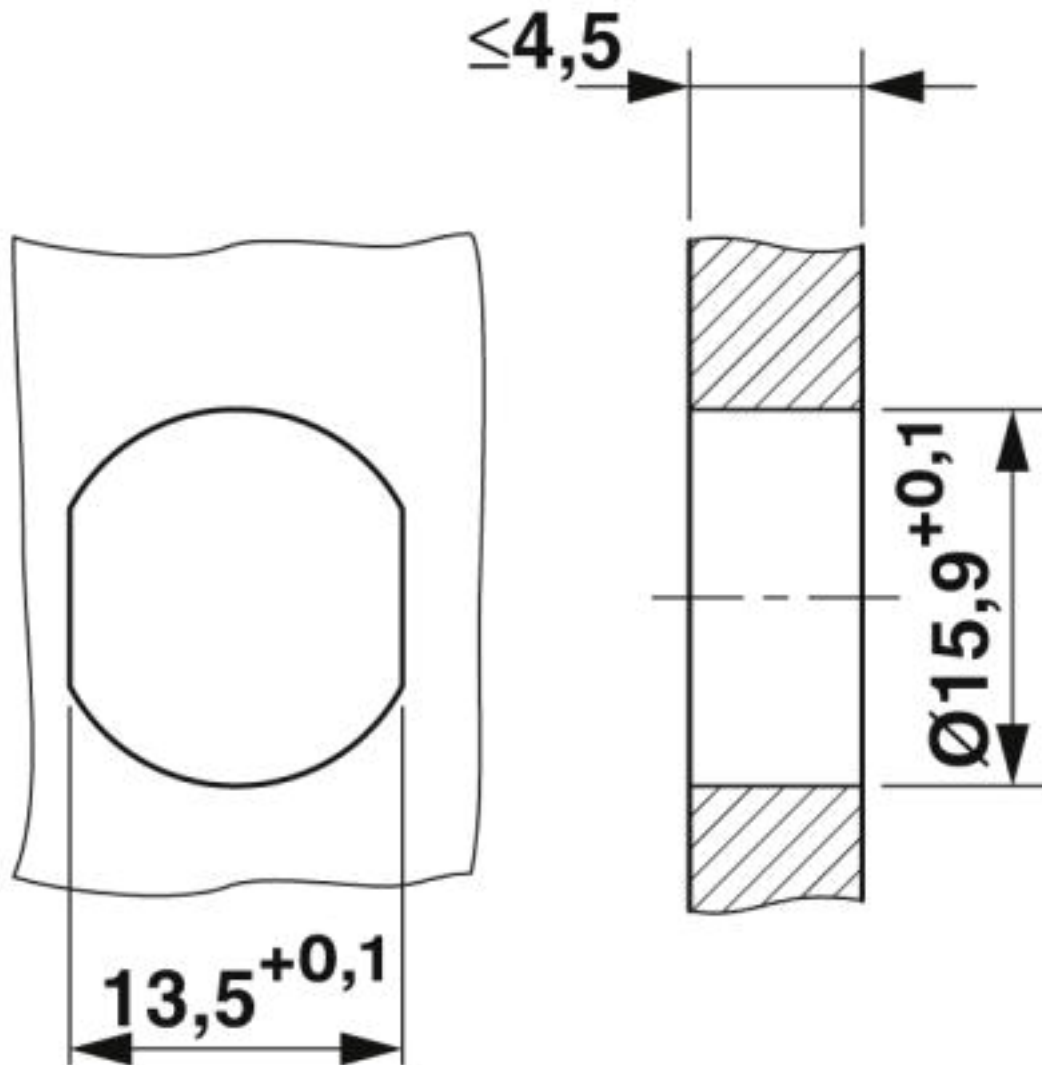

Assembled Ethernet cable, shielded, 4-pair, 26 AWG stranded (7-wire), RAL 5021 (water blue), M12 flush-type socket, rear/screw mounting with M16 thread to RJ45 connector/IP20, line, length 0.4 m

RoHS

Ethernet

Key Commercial Data

Packing unit	1 pc
Minimum order quantity	50 pc
GTIN	 4 046356 893824
GTIN	4046356893824

Technical data

Environmental Product Compliance

REACH SVHC	Lead 7439-92-1
China RoHS	Environmentally Friendly Use Period = 50 years
	For details about hazardous substances go to tab "Downloads", Category "Manufacturer's declaration"

Drawings

Network cable - NBC-FSBP/0,4-94B/R4AC - 1410277

Dimensional drawing

Housing cutout for M16 fastening thread, mounting panel with feed-through hole (alternatively with surface as protection against rotation)

Network cable - NBC-FSBP/0,4-94B/R4AC - 1410277

Dimensional drawing

M12 flush-type connector

Dimensional drawing

Classifications

eCl@ss

eCl@ss 10.0.1	27141137
eCl@ss 4.0	27378000
eCl@ss 4.1	27378000
eCl@ss 5.0	27379100
eCl@ss 5.1	27379100