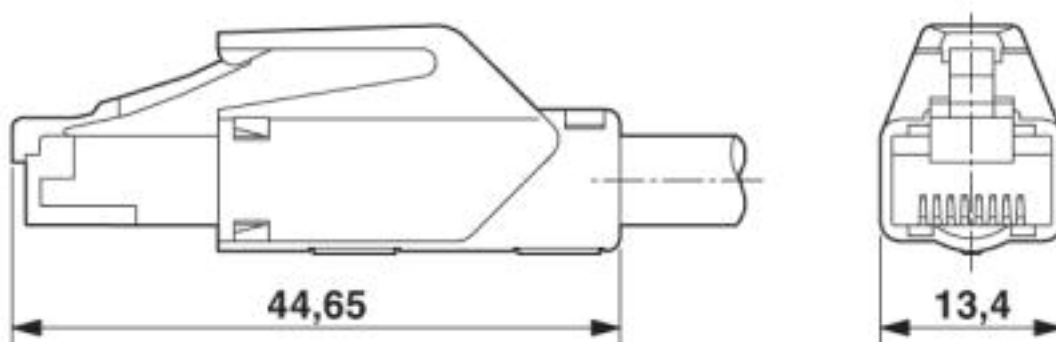

Drawings

Network cable - NBC-FSBP/0,4-94B/R4AC - 1410277

Dimensional drawing

Housing cutout for M16 fastening thread, mounting panel with feed-through hole (alternatively with surface as protection against rotation)

Network cable - NBC-FSBP/0,4-94B/R4AC - 1410277

Dimensional drawing

M12 flush-type connector

Dimensional drawing

Classifications

eCl@ss

eCl@ss 10.0.1	27141137
eCl@ss 4.0	27378000
eCl@ss 4.1	27378000
eCl@ss 5.0	27379100
eCl@ss 5.1	27379100