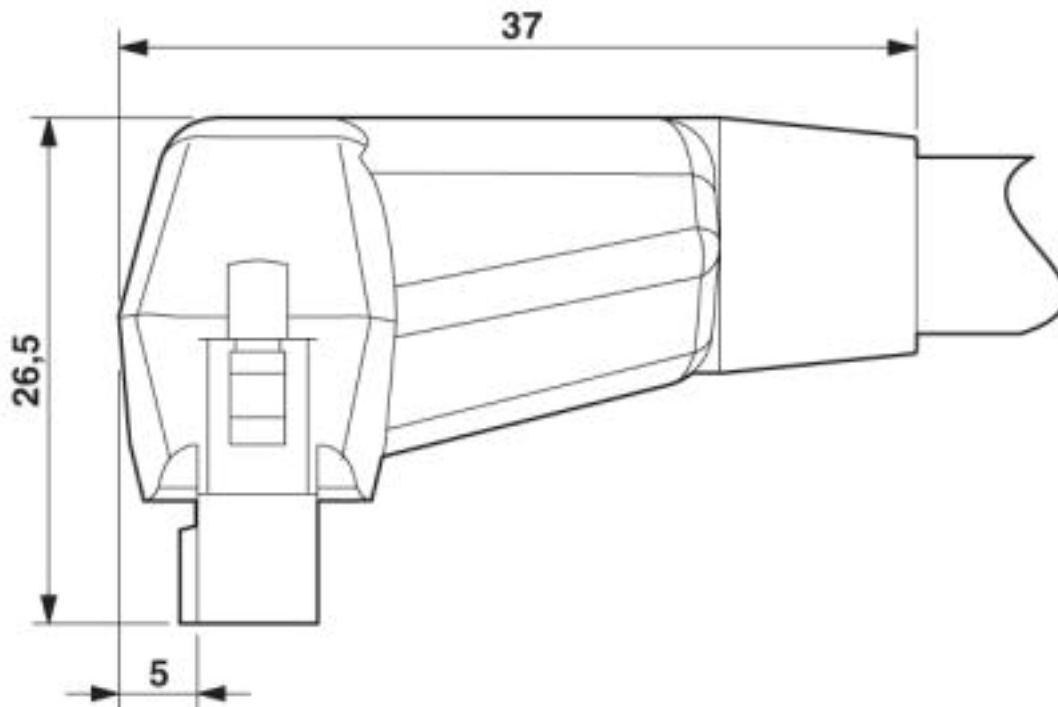

Cable - VIP-CAB-FLK14/16/4,0M/S7 - 2904520

Dimensional drawing

Classifications

eCl@ss

eCl@ss 5.1	27242200
eCl@ss 6.0	27249200
eCl@ss 7.0	27249205
eCl@ss 8.0	27249205
eCl@ss 9.0	27242220

ETIM

ETIM 2.0	EC000237
ETIM 3.0	EC000237
ETIM 4.0	EC000237
ETIM 5.0	EC000237
ETIM 6.0	EC000237

UNSPSC

UNSPSC 6.01	26121620
UNSPSC 7.0901	26121620
UNSPSC 11	26121620
UNSPSC 12.01	26121620
UNSPSC 13.2	26121620
UNSPSC 19.0	26121620