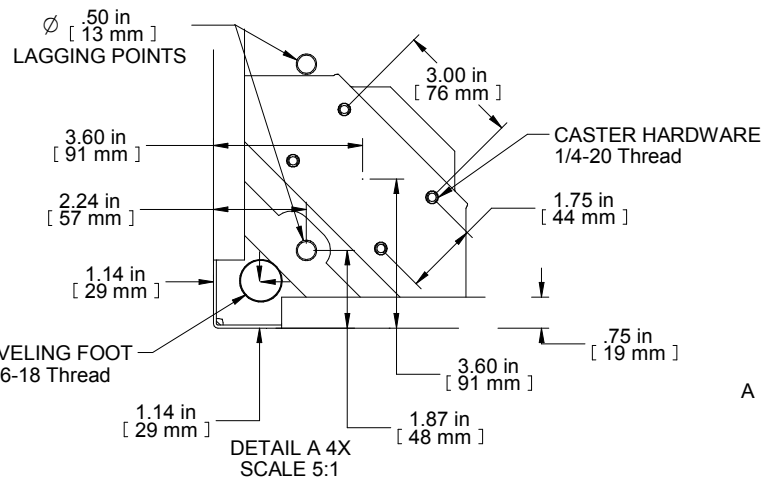

TOP VIEW
TOP OPENING

ISOMETRIC

SECTION B-B

FRONT VIEW

R.S. VIEW

DETAIL A 4X
SCALE 5:1

BOTTOM VIEW
BOTTOM OPENING

PART NUMBERS	
C2F243536BK1	PAINTED BLACK TEXTURE
C2F243536LG1	PAINTED LIGHT GRAY TEXTURE

NOTES
Welded Assembly
See Hammond Website for Frame Accessories.

Data subject to change without notice. Isometric drawing not to scale.
Les données sont sujettes à changement sans préavis.