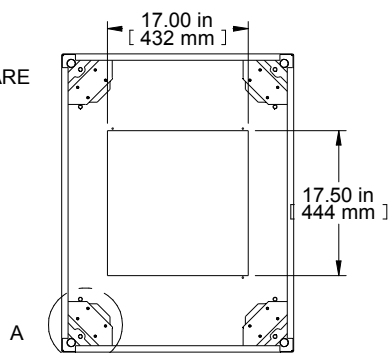

TOP VIEW
TOP OPENING

ISOMETRIC

SECTION B-B

FRONT VIEW

R.S. VIEW

DETAIL A 4X
SCALE 5:1

BOTTOM VIEW
BOTTOM OPENING

PART NUMBERS	
C2F243536BK1	PAINTED BLACK TEXTURE
C2F243536LG1	PAINTED LIGHT GRAY TEXTURE

NOTES
Welded Assembly
See Hammond Website for Frame Accessories.

Data subject to change without notice. Isometric drawing not to scale.
Les données sont sujettes à changement sans préavis.