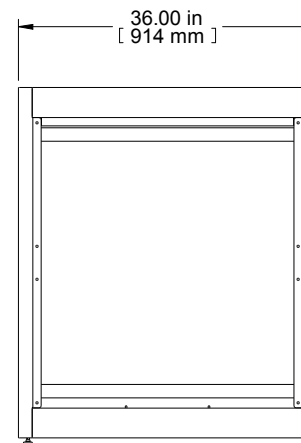

TOP VIEW
TOP OPENING

ISOMETRIC

SECTION B-B

FRONT VIEW

R.S. VIEW

DETAIL A 4X
SCALE 5:1

BOTTOM VIEW
BOTTOM OPENING

PART NUMBERS	
C2F243536BK1	PAINTED BLACK TEXTURE
C2F243536LG1	PAINTED LIGHT GRAY TEXTURE

NOTES
Welded Assembly
See Hammond Website for Frame Accessories.

Data subject to change without notice. Isometric drawing not to scale.
Les données sont sujettes à changement sans préavis.