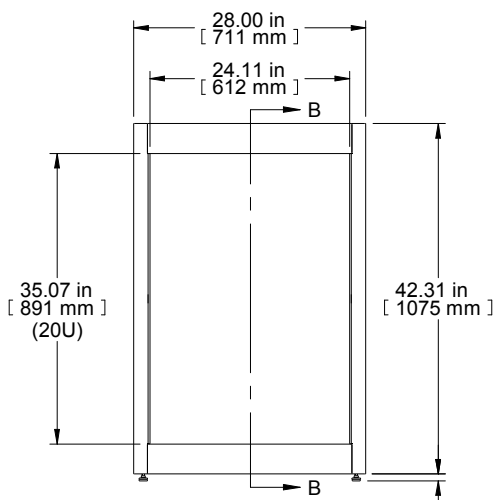

TOP VIEW
TOP OPENING

ISOMETRIC

SECTION B-B

FRONT VIEW

R.S. VIEW

DETAIL A 4X
SCALE 5:1

BOTTOM VIEW
BOTTOM OPENING

PART NUMBERS	
C2F243536BK1	PAINTED BLACK TEXTURE
C2F243536LG1	PAINTED LIGHT GRAY TEXTURE

NOTES
Welded Assembly
See Hammond Website for Frame Accessories.

Data subject to change without notice. Isometric drawing not to scale.
Les données sont sujettes à changement sans préavis.