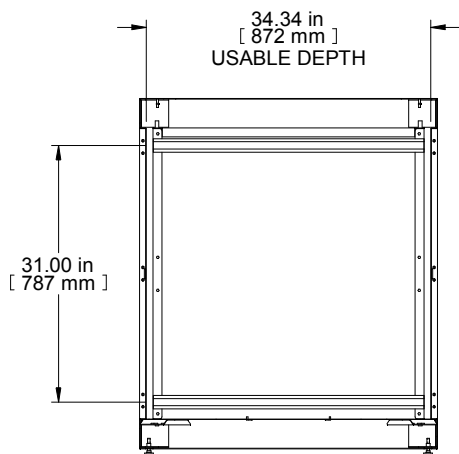

TOP VIEW
TOP OPENING

ISOMETRIC

SECTION B-B

FRONT VIEW

R.S. VIEW

DETAIL A 4X
SCALE 5:1

BOTTOM VIEW
BOTTOM OPENING

PART NUMBERS	
C2F243536BK1	PAINTED BLACK TEXTURE
C2F243536LG1	PAINTED LIGHT GRAY TEXTURE

NOTES
Welded Assembly
See Hammond Website for Frame Accessories.

Data subject to change without notice. Isometric drawing not to scale.
Les données sont sujettes à changement sans préavis.