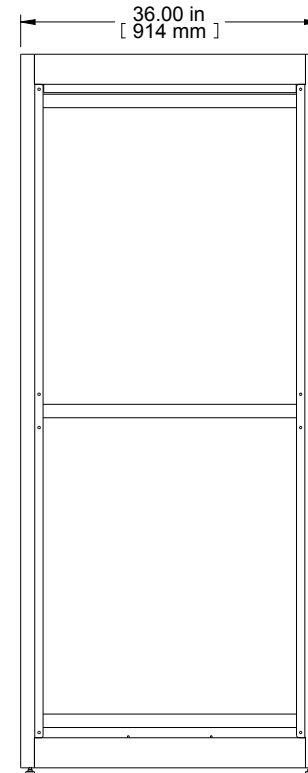

TOP VIEW  
TOP OPENING

R.S. VIEW

ISOMETRIC

SECTION B-B

FRONT VIEW

DETAIL A 4X  
SCALE 5:1

BOTTOM VIEW  
BOTTOM OPENING

PART NUMBERS	
C2F247836BK1	PAINTED BLACK TEXTURE
C2F247836LG1	PAINTED LIGHT GRAY TEXTURE

**NOTES**  
Welded Assembly  
See Hammond Website for Frame Accessories.

Data subject to change without notice. Isometric drawing not to scale.  
Les données sont sujettes à changement sans préavis.