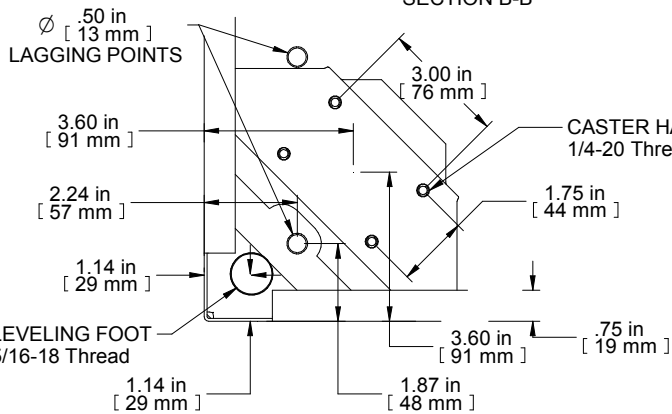

TOP VIEW  
TOP OPENING

R.S. VIEW

ISOMETRIC

SECTION B-B

FRONT VIEW

DETAIL A 4X  
SCALE 5:1

BOTTOM VIEW  
BOTTOM OPENING

PART NUMBERS	
C2F247836BK1	PAINTED BLACK TEXTURE
C2F247836LG1	PAINTED LIGHT GRAY TEXTURE

**NOTES**  
Welded Assembly  
See Hammond Website for Frame Accessories.

Data subject to change without notice. Isometric drawing not to scale.  
Les données sont sujettes à changement sans préavis.