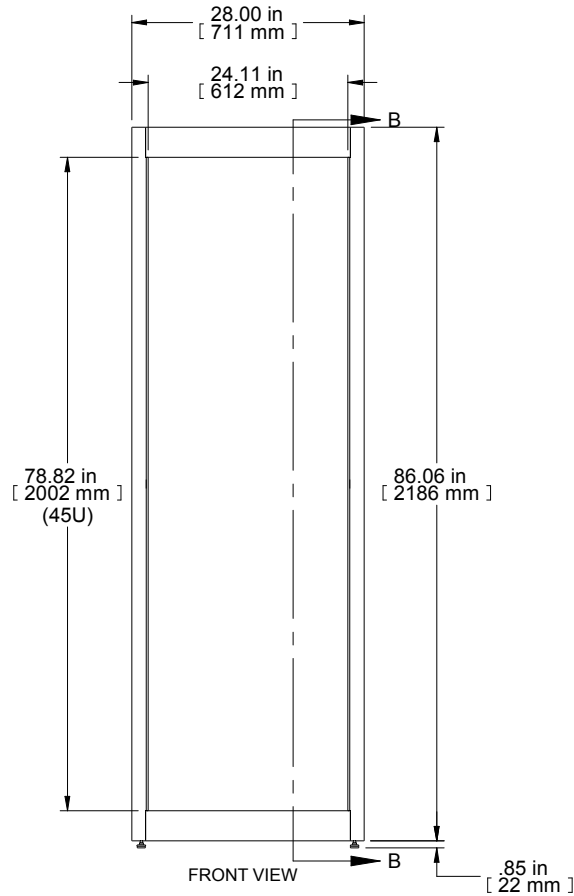

TOP VIEW  
TOP OPENING

R.S. VIEW

ISOMETRIC

SECTION B-B

FRONT VIEW

DETAIL A 4X  
SCALE 5:1

BOTTOM VIEW  
BOTTOM OPENING

PART NUMBERS	
C2F247836BK1	PAINTED BLACK TEXTURE
C2F247836LG1	PAINTED LIGHT GRAY TEXTURE

**NOTES**  
Welded Assembly  
See Hammond Website for Frame Accessories.

Data subject to change without notice. Isometric drawing not to scale.  
Les données sont sujettes à changement sans préavis.