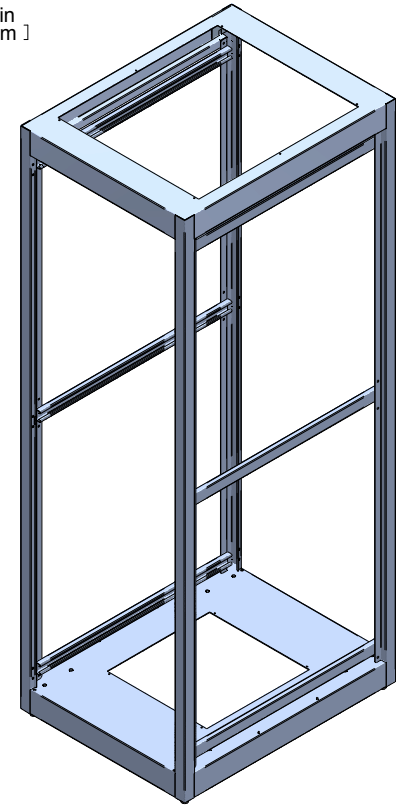

TOP VIEW  
TOP OPENING

R.S. VIEW

ISOMETRIC

SECTION B-B

FRONT VIEW

DETAIL A 4X  
SCALE 5:1

BOTTOM VIEW  
BOTTOM OPENING

PART NUMBERS	
C2F247836BK1	PAINTED BLACK TEXTURE
C2F247836LG1	PAINTED LIGHT GRAY TEXTURE

**NOTES**  
Welded Assembly  
See Hammond Website for Frame Accessories.

Data subject to change without notice. Isometric drawing not to scale.  
Les données sont sujettes à changement sans préavis.