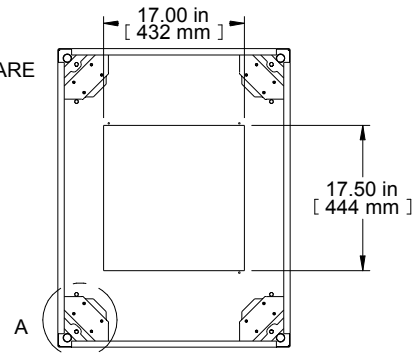

TOP VIEW  
TOP OPENING

R.S. VIEW

ISOMETRIC

SECTION B-B

FRONT VIEW

DETAIL A 4X  
SCALE 5:1

BOTTOM VIEW  
BOTTOM OPENING

PART NUMBERS	
C2F247836BK1	PAINTED BLACK TEXTURE
C2F247836LG1	PAINTED LIGHT GRAY TEXTURE

**NOTES**  
Welded Assembly  
See Hammond Website for Frame Accessories.

Data subject to change without notice. Isometric drawing not to scale.  
Les données sont sujettes à changement sans préavis.