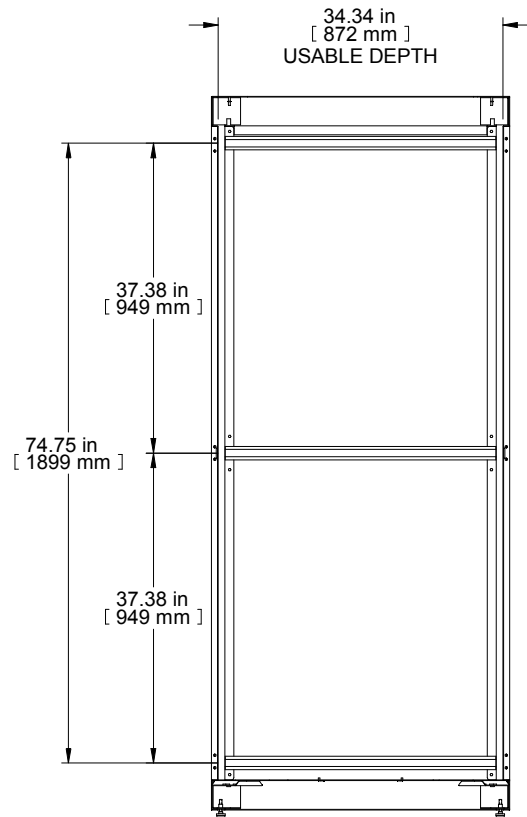

TOP VIEW  
TOP OPENING

R.S. VIEW

ISOMETRIC

SECTION B-B

FRONT VIEW

DETAIL A 4X  
SCALE 5:1

BOTTOM VIEW  
BOTTOM OPENING

PART NUMBERS	
C2F247836BK1	PAINTED BLACK TEXTURE
C2F247836LG1	PAINTED LIGHT GRAY TEXTURE

**NOTES**  
Welded Assembly  
See Hammond Website for Frame Accessories.

Data subject to change without notice. Isometric drawing not to scale.  
Les données sont sujettes à changement sans préavis.