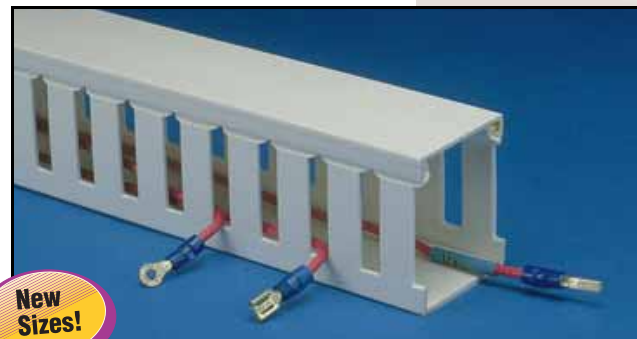

PANDUCT® Type G — Slotted Wall Wiring Duct

Type G Slotted Wall Wiring Duct

- Made of rigid PVC (See [pg. 34](#) for material specifications)
- Rated for continuous use temperatures up to 50°C (122°F)
- U.L. Flammability Rating: V-0
- Available in a variety of colors as a standard part†
- Provided with standard mounting holes (dimensions see [pg. 29](#))
- Available without mounting holes (See ordering information below)
- Available with adhesive backing* (See [page 22](#) for details)

Type G— Wiring Duct Standard Colors†:

	LG		DG		WH
Light Gray		Dark Gray		White	
	BL		IB		
Black		Intrinsic Blue			

Colors shown are approximate.

Ordering Information:

- Order number of feet required in multiples of 6 ft or Std. Carton quantities.
- To order duct without mounting holes, add NM to Part Number.
- To order with pressure-sensitive adhesive mounting tape applied, add -A to Part Number.
- Part Number shown for Light Gray LG. To order other colors, substitute WH for White, DG for Dark Gray, BL for Black, and IB for Intrinsic Blue