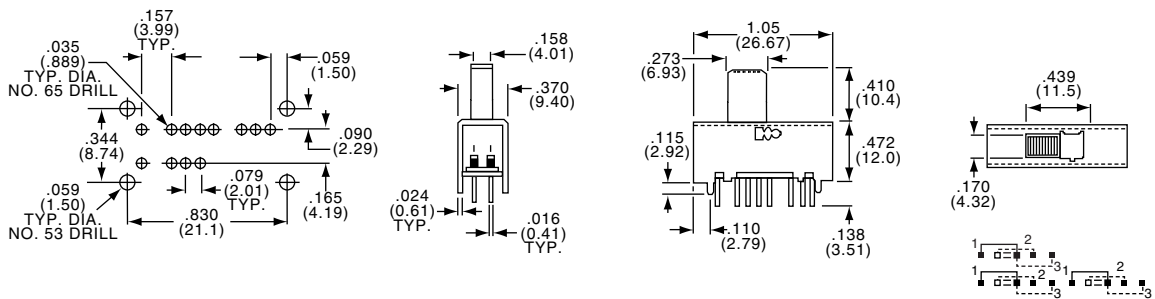

Slide Switches, Instrumentation Grade

SEE PAGE B26 FOR PRODUCT SPECIFICATIONS

3P3T

Tyco Electronics	Alcoswitch	Plating	Mounting Style
6-1437580-1	MSSA3350	Silver	Upright
6-1437580-2	MSSA3350G	Gold	Upright

3P3T