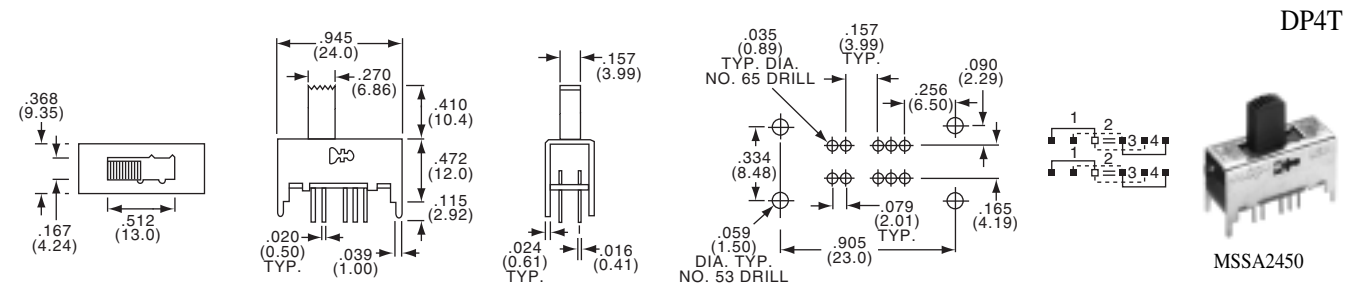

Tyco Electronics	Alcoswitch	Plating	Mounting Style
5-1437580-7	MSSA2450	Silver	Upright
5-1437580-8	MSSA2450G	Gold	Upright