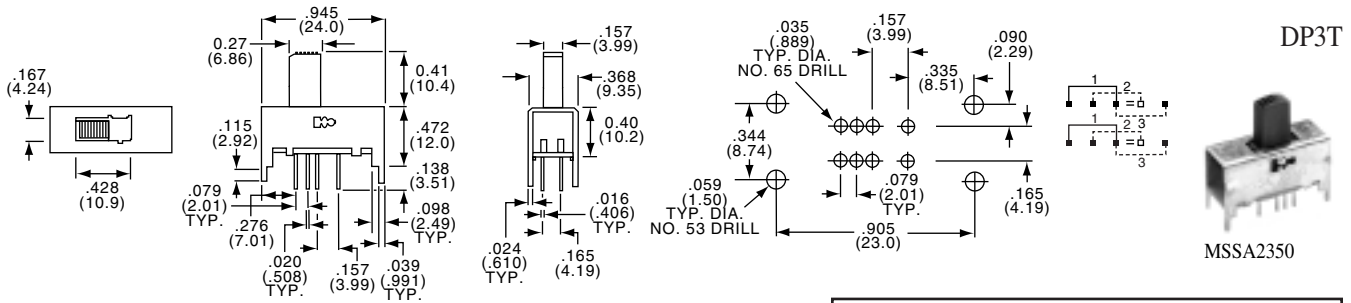

6P3T

MSS6350R

Tyco Electronics	Alcoswitch	Plating
9-1437576-4	MSS6350R	Silver
—	MSS6350RG	Gold

**Slide Switches, Instrumentation Grade**

SEE PAGE B26 FOR PRODUCT SPECIFICATIONS

MSSA2350

Tyco Electronics	Alcoswitch	Plating	Mounting Style
5-1437580-3	MSSA2350	Silver	Upright
5-1437580-4	MSSA2350G	Gold	Upright