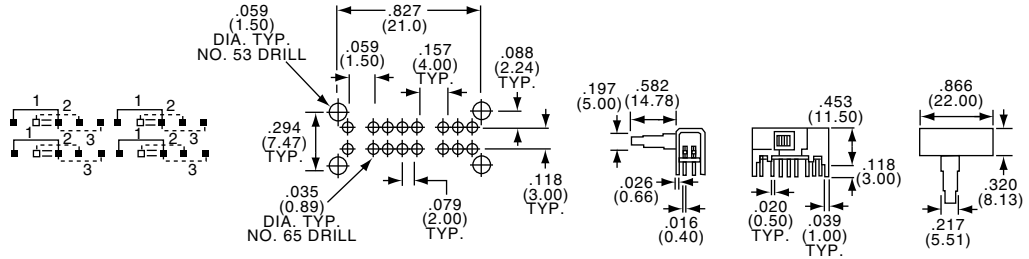

Tyco Electronics	Alcoswitch	Plating
8-1437576-0	MSS4350R	Silver
8-1437576-1	MSS4350RG	Gold

6PDT