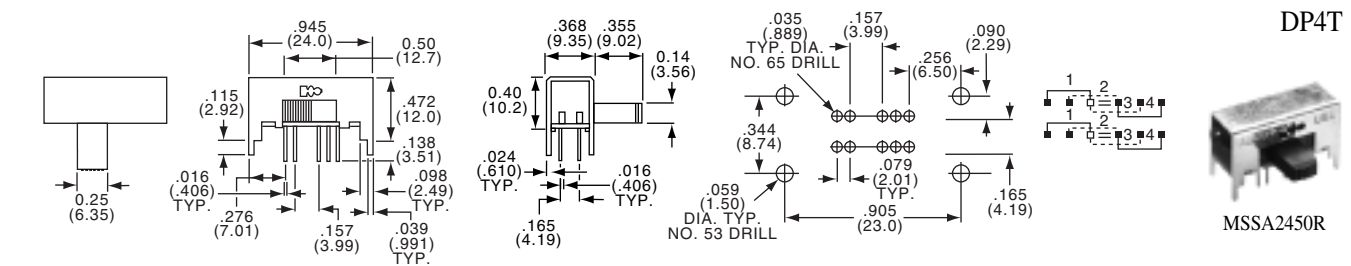

Tyco Electronics	Alcoswitch	Plating	Mounting Style
5-1437580-9	MSSA2450R	Silver	Rt. Angle
6-1437580-0	MSSA2450RG	Gold	Rt. Angle