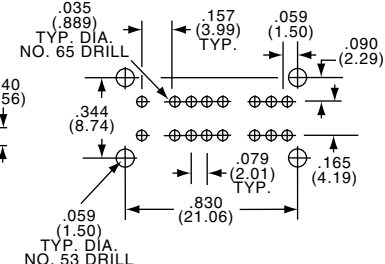

**Slide Switches, Instrumentation Grade**

SEE PAGE B26 FOR PRODUCT SPECIFICATIONS

4P3T

MSSA4350

Tyco Electronics	Alcoswitch	Plating	Mounting Style
6-1437580-9	MSSA4350	Silver	Upright
7-1437580-0	MSSA4350G	Gold	Upright