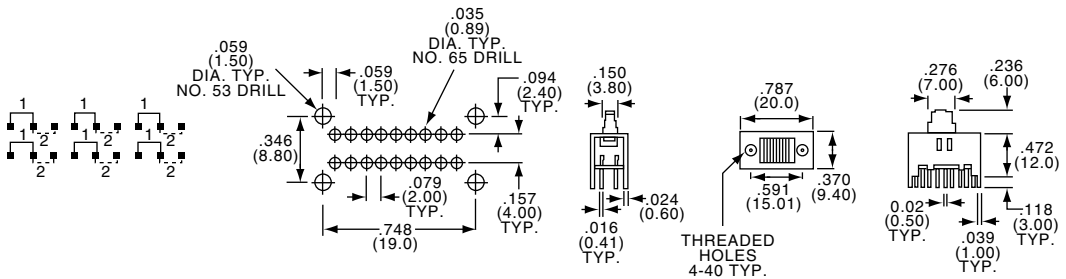

Tyco Electronics	Alcoswitch	Plating
8-1437576-8	MSS6200	Silver
8-1437576-9	MSS6200G	Gold