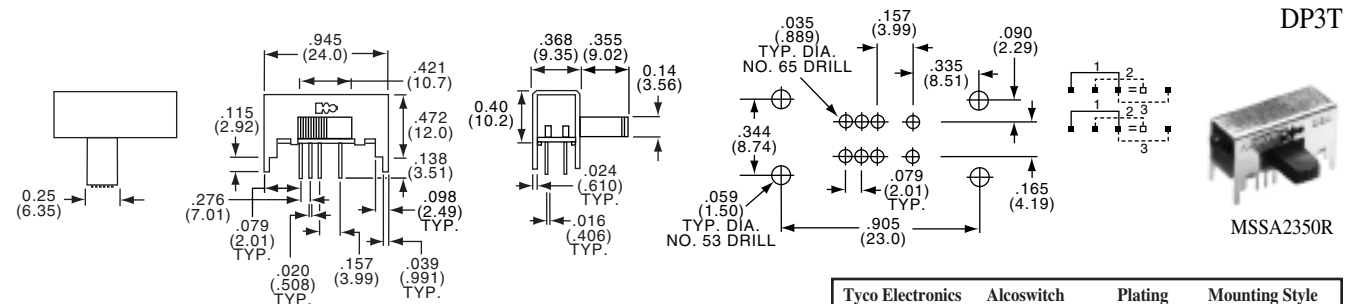

6P3T

MSS6350R

Tyco Electronics	Alcoswitch	Plating
9-1437576-4	MSS6350R	Silver
—	MSS6350RG	Gold

**Slide Switches, Instrumentation Grade**

SEE PAGE B26 FOR PRODUCT SPECIFICATIONS

MSSA2350

Tyco Electronics	Alcoswitch	Plating	Mounting Style
5-1437580-3	MSSA2350	Silver	Upright
5-1437580-4	MSSA2350G	Gold	Upright