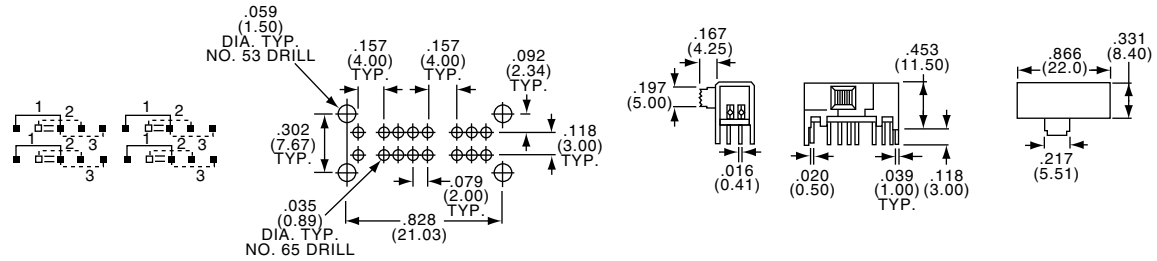

**Slide Switches, Instrumentation Grade**

SEE PAGE B20 FOR PRODUCT SPECIFICATIONS

**B**  
MSS Series

4P3T

MSS4300R

Tyco Electronics	Alcoswitch	Plating
7-1437576-7	MSS4300R	Silver
7-1437576-8	MSS4300RG	Gold