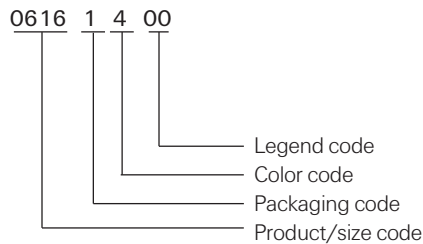

Part numbering system

OBSOLETE
NOT the LATEST
REVISION