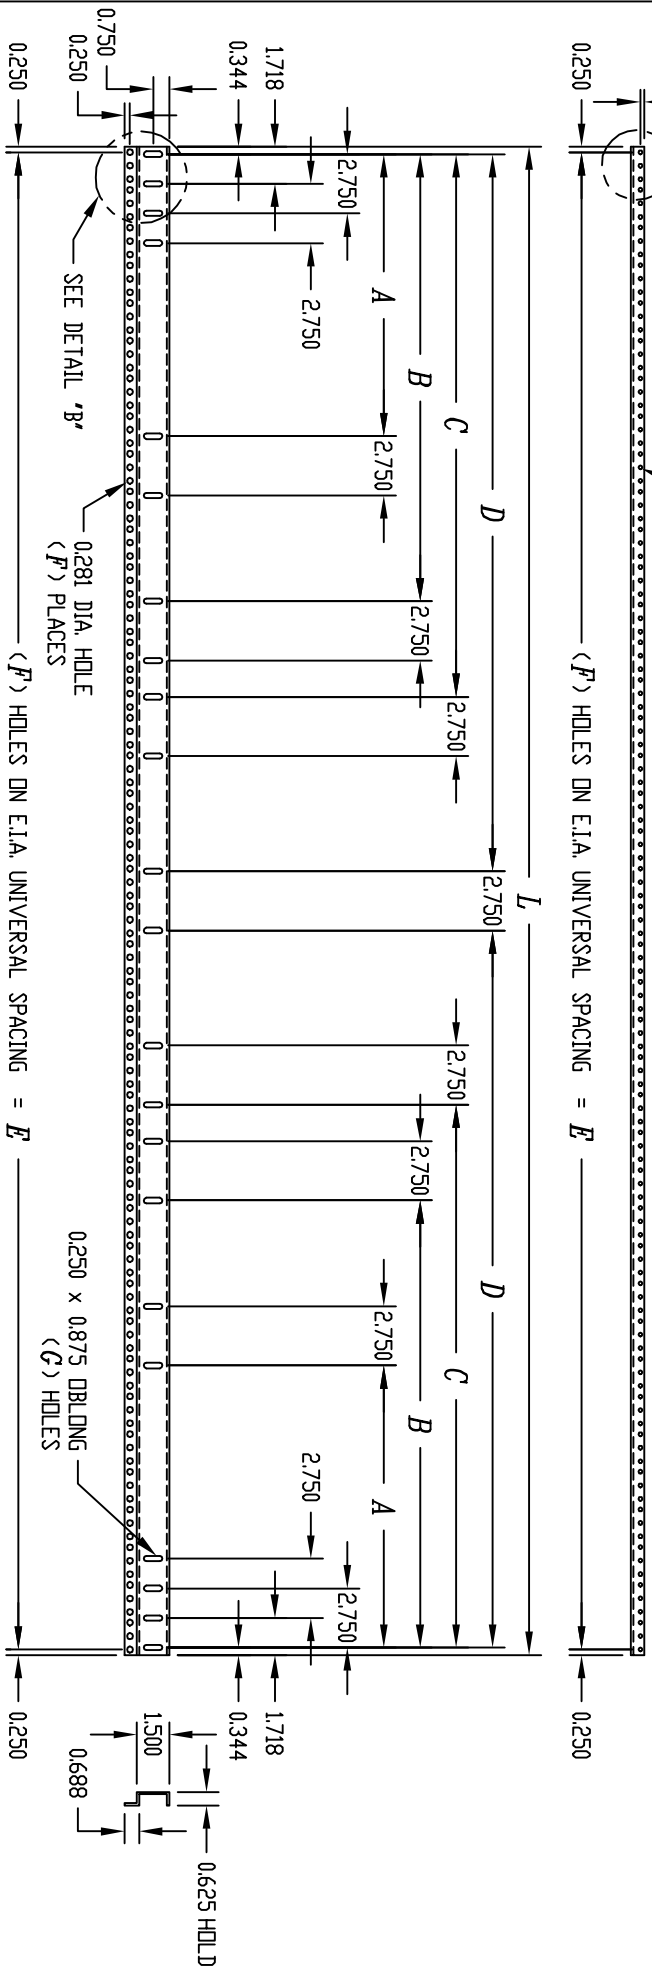

PART NAME: PANEL MOUNTING RAIL      PART No.: PMR-9448 TD PMR-9454 / PMR-2002 / PMR-2331 / PMR-9306 / PMR-14315

MATERIAL: 12 GA. STEEL  
FINISH: SMOOTH BLACK

NOTE: PANEL MOUNTING RAIL LISTED MAY BE USED ON EITHER  
SERIES 60, SERIES 2000, CLASSIC II, VALURACK, ECONDMIZER,  
JAGUAR (STYLE B) OR ALL AMERICAN RACK WITH CORRESPONDING  
PANEL SPACE MATCHING THE LENGTH OF THE RAILS.

CATALOG No.	L	A	B	C	D	E	F	G
PMR-9448	21.000	---	---	---	---	20.500	36	8
PMR-2331	24.500	---	---	---	---	24.000	42	8
PMR-14315	28.000	---	---	---	---	27.500	48	8
PMR-9449	31.500	---	---	---	---	31.000	54	8
PMR-2002	35.000	---	---	---	---	34.500	60	8
PMR-9450	42.000	10.188	---	---	19.281	41.500	72	14
PMR-9451	52.500	15.438	---	---	24.531	52.000	90	14
PMR-9452	61.250	13.094	---	---	28.906	60.750	105	14
PMR-9453	70.000	15.281	---	---	33.281	69.500	120	14
PMR-9306	77.000	17.016	---	---	36.781	76.500	132	14
PMR-9454	78.750	13.375	25.125	29.563	37.656	78.250	135	22