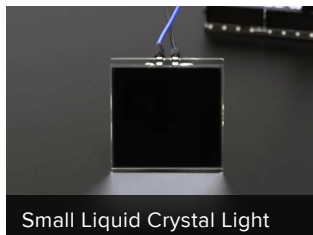

Small Liquid Crystal Light