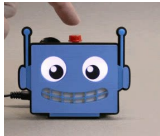

You can treat this backlight just like an LED, light with ~3V at 20mA current and you get a pretty shape that you can mask with vinyl or draw over with marker. Gels can be used to change the color. We think these would make great wearables without the need for EL or inverters, they're much brighter than EL and use less battery. The trade-off is these are not flexible at all.

This particular backlight has a 0.8" by 3" (23mm x 75mm) lit area

White LED Backlight Module - Medium 23mm x 75mm (4:16)

TECHNICAL DETAILS

- [Datasheet](#)
- Dimensions: 107.5mm x 22.6mm x 2.7mm / 4.2in x 0.8in x 0.1in
- Weight: 5.6g

LEARN

[Wave Shield Talking Clock](#)

Adabot tells time. You can too!

[Let's Put LEDs in Things!](#)

Intro to electronics for cosplayers, no prior experience required

MAY WE ALSO SUGGEST...

White LED Backlight Module