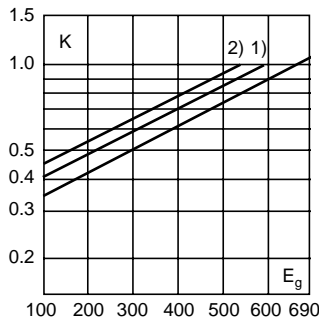

- Interrupting rating 200kA (Estimated 300kA) RMS Symmetrical.
- Watts loss provided at rated current.
- Rated voltage (IEC) †600V †550V (Consult Bussmann for U.L. Recognition / CSA Component Acceptance Status.)
- Microswitch indicator ordered separately.

1 kg = 2.2 lbs. 1 lb = 0.45 kg

**Electrical Characteristics**

**Total Clearing I²t**

The total clearing I²t at rated voltage and at power factor of 15% are given in the electrical characteristics. For other voltages, the clearing I²t is found by multiplying by correction factor, K, given as a function of applied working voltage, E<sub>g</sub>, (RMS).

1) Rated voltage 600V  
2) Rated voltage 550V

**Arc Voltage**

This curve gives the peak arc voltage, U<sub>L</sub>, which may appear across the fuse during its operation as a function of the applied working voltage, E<sub>g</sub>, (RMS) at a power factor of 15%.