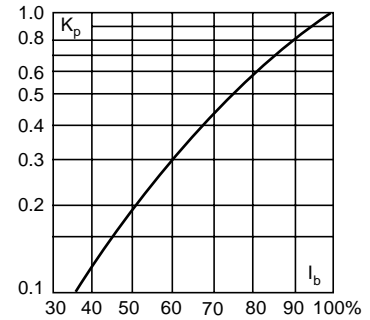

1 kg = 2.2 lbs. 1 lb = 0.45 kg

**Electrical Characteristics**

**Total Clearing I²t**

The total clearing I²t at rated voltage and at power factor of 15% are given in the electrical characteristics. For other voltages, the clearing I²t is found by multiplying by correction factor, K, given as a function of applied working voltage, E<sub>g</sub>, (RMS).

1) Rated voltage 600V  
2) Rated voltage 550V

**Arc Voltage**

This curve gives the peak arc voltage, U<sub>L</sub>, which may appear across the fuse during its operation as a function of the applied working voltage, E<sub>g</sub>, (RMS) at a power factor of 15%.

**Power Losses**

Watts loss at rated current is given in the electrical characteristics. The curve allows the calculation of the power losses at load currents lower than the rated current. The correction factor, K<sub>p</sub>, is given as a function of the RMS load current, I<sub>b</sub>, in % of the rated current.