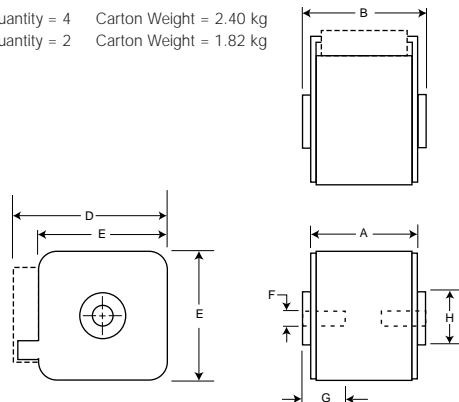

**Dimensions**

Flush End Contact: Type -B/-, -BKN/-, -G/-, -GKN/-

| Size | A  | B  | D  | E  | F   | F <sup>5</sup>    | G  | H   |
|------|----|----|----|----|-----|-------------------|----|-----|
| 1*   | 50 | 51 | 59 | 45 | M8  | 5/16" - 18 UNC-2B | 5  | ø17 |
| 1    | 50 | 51 | 69 | 53 | M8  | 5/16" - 18 UNC-2B | 8  | ø20 |
| 2    | 50 | 51 | 77 | 61 | M10 | 3/8" - 16 UNC-2B  | 10 | ø24 |
| 3    | 51 | 53 | 92 | 76 | M12 | 1/2" - 13 UNC-2B  | 10 | ø30 |

<sup>5</sup>Valid for fuses type -G/- & -GKN/-  
NB: B = 65 for Size 2, 1100-1250A  
Size 3, 1600-2000A

Carton Quantity = 4 Carton Weight = 2.40 kg  
Carton Quantity = 2 Carton Weight = 1.82 kg

Dimension in mm.  
1mm = 0.0394" 1" = 25.4mm