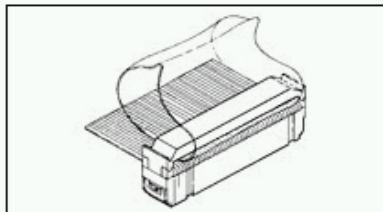

88450-7 Product Details

[Share](#) [Print](#) [Email](#)

88450-7

TE Internal Number: 88450-7

Superseded

[Search for Replacement Parts](#)

AMP-LATCH Accessories

[Not EU RoHS or ELV Compliant](#) ([Find RoHS Compliant Alternates](#))

Product Highlights:

- Accessory Type = Pull Tab
- 26 Positions
- Not ELV/RoHS compliant
- Lead Free Solder Processes = Not relevant for lead free process

[View all Features](#)

Quick Links

- [Check Pricing & Availability](#)
- [Search for Tooling](#)
- [Product Feature Selector](#)
- [Contact Us About This Product](#)

[Add to My Part List](#)
[Request Sample](#)
[Find Similar Products](#)
[Buy Product](#)

Documentation & Additional Information

Product Drawings:

- None Available

Catalog Pages/Data Sheets:

- None Available

Product Specifications:

- None Available

Application Specifications:

- [AMP-LATCH Novo Receptacles for Ribbon Cable with Con...](#) (PDF, English)

Instruction Sheets:

- None Available

CAD Files:

- None Available

Additional Information:

- [Product Line Information](#)

Related Products:

- [Tooling](#)

[List all Documents](#)

Product Features (Please use the Product Drawing for all design activity)

Product Type Features:

- Accessory Type = Pull Tab
- Used For = Receptacles Without Strain Relief
- Pull Tab Style = Permanent
- Body Material = PVC
- Color = Natural

Body Features:

- Number of Positions = 26
- Body Flammability Rating = UL 94-VTM-1

Industry Standards:

- [RoHS/ELV Compliance](#) = Not ELV/RoHS compliant
- [Lead Free Solder Processes](#) = Not relevant for lead free process

Other:

- Brand = AMP
- Comment = This pull tab is installed manually between the cover and strain relief.

Corporate Information

[Who We Are](#)
[Investors](#)
[News Room](#)
[Supplier Portal](#)
[Careers](#)

Quick Links

[Check Distributor Inventory](#)
[Cross Reference](#)
[Find Documents & Drawings](#)
[Product Compliance Support Center](#)
[Site Map](#)

Customer Support

[Email or Chat With Us](#)
[Find a Phone Number](#)
[Search Knowledge Base](#)
[Manage your Account](#)

Keep Me Informed

Receive TE News, Events & Technology Updates

Enter your email address