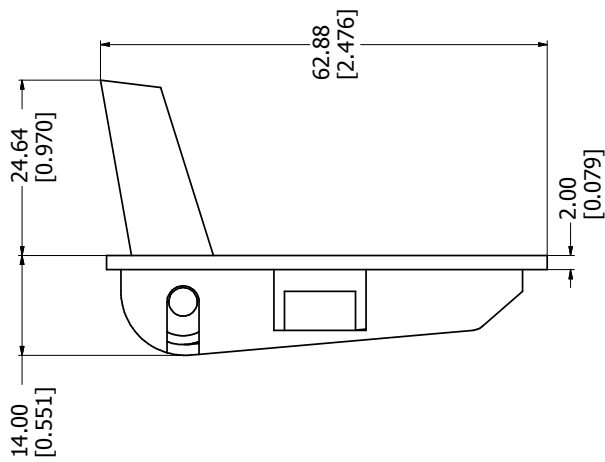

ISO VIEW

SIDE VIEW CLOSED

FOOT CUT OUT

SIDE VIEW OPEN

FRONT VIEW

1427X

Foot Base - White ABS Plastic

Leg - White ABS Plastic

**note feet sold in pairs

**HAMMOND
MANUFACTURING™**

1427X