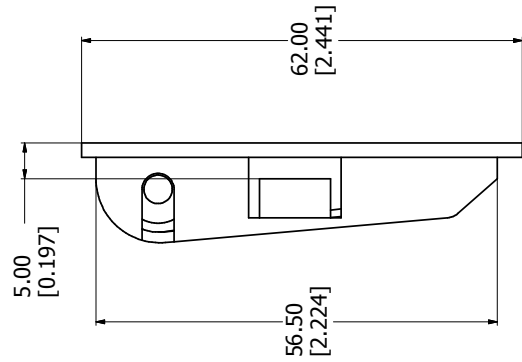

ISO VIEW

SIDE VIEW CLOSED

FOOT CUT OUT

SIDE VIEW OPEN

FRONT VIEW

1427X

Foot Base - White ABS Plastic

Leg - White ABS Plastic

**note feet sold in pairs

**HAMMOND
MANUFACTURING™**

1427X