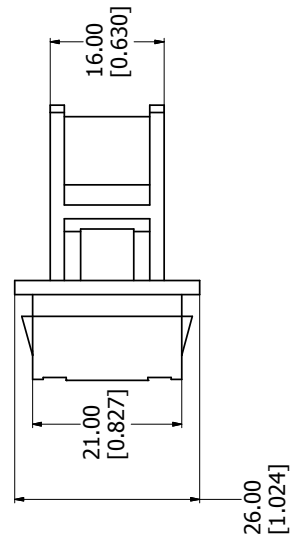

ISO VIEW

SIDE VIEW CLOSED

FOOT CUT OUT

SIDE VIEW OPEN

FRONT VIEW

1427X

Foot Base - White ABS Plastic

Leg - White ABS Plastic

**note feet sold in pairs

**HAMMOND
MANUFACTURING™**

1427X