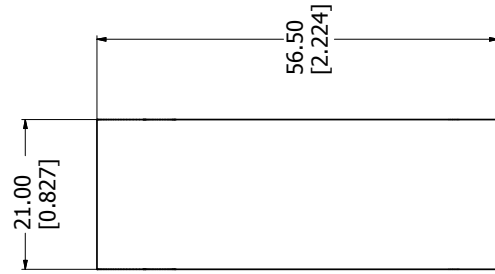

ISO VIEW

SIDE VIEW CLOSED

FOOT CUT OUT

SIDE VIEW OPEN

FRONT VIEW

1427X

Foot Base - White ABS Plastic

Leg - White ABS Plastic

**note feet sold in pairs

**HAMMOND
MANUFACTURING™**

1427X