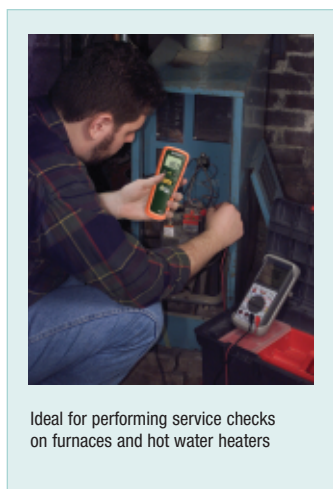

# Carbon Monoxide (CO) Meter

 **Air Safety Checks in all environments**  
Up to 1000ppm

## Features:

- Ergonomic pocket size housing
- One button operation
- Easy to read 1999 count backlit displays CO levels from 0 to 1000ppm
- Audible alarm starting at 35ppm with continuous beeping when above 200ppm
- Backlight for low light conditions
- Max Hold and Data hold buttons
- Auto Power off
- Complete with 9V battery, protective rubber holster, and carrying case

## Applications:

- Ambient air safety checks on residential appliances
- HVAC service on furnaces and hot water heaters
- Home inspections
- Industrial environments where the accumulation of CO is possible

Specifications	
Range	0 to 1000ppm
Resolution	1ppm
Accuracy	5% or $\pm 10$ ppm
Sensor Type	Stabilized electrochemical gas specific (CO)
Sensor Life	3 years (typical)
Power	one 9V battery
Dimensions	6.3 x 2.2 x 1.57" (160 x 56 x 40mm)
Weight	6.35oz (180g)