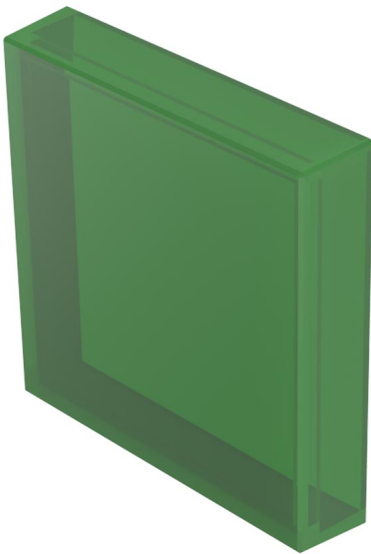

EAO – Your Expert Partner for Human Machine Interfaces

704.702.5 - Lens plastic square

704.702.5 - Lens plastic square

Attention: The preview is based on a sample product. This can differ from your current configuration.

Mounting

Mounting cut-out mm

Other Attributes

Weight 0,001 kg
Dimension 24.4 x 24.4 mm

Operating-/Indication part

Lens optics transparent
Lens colour green
Lens material Plastic
Lens profile flat
Lens illumination illuminative