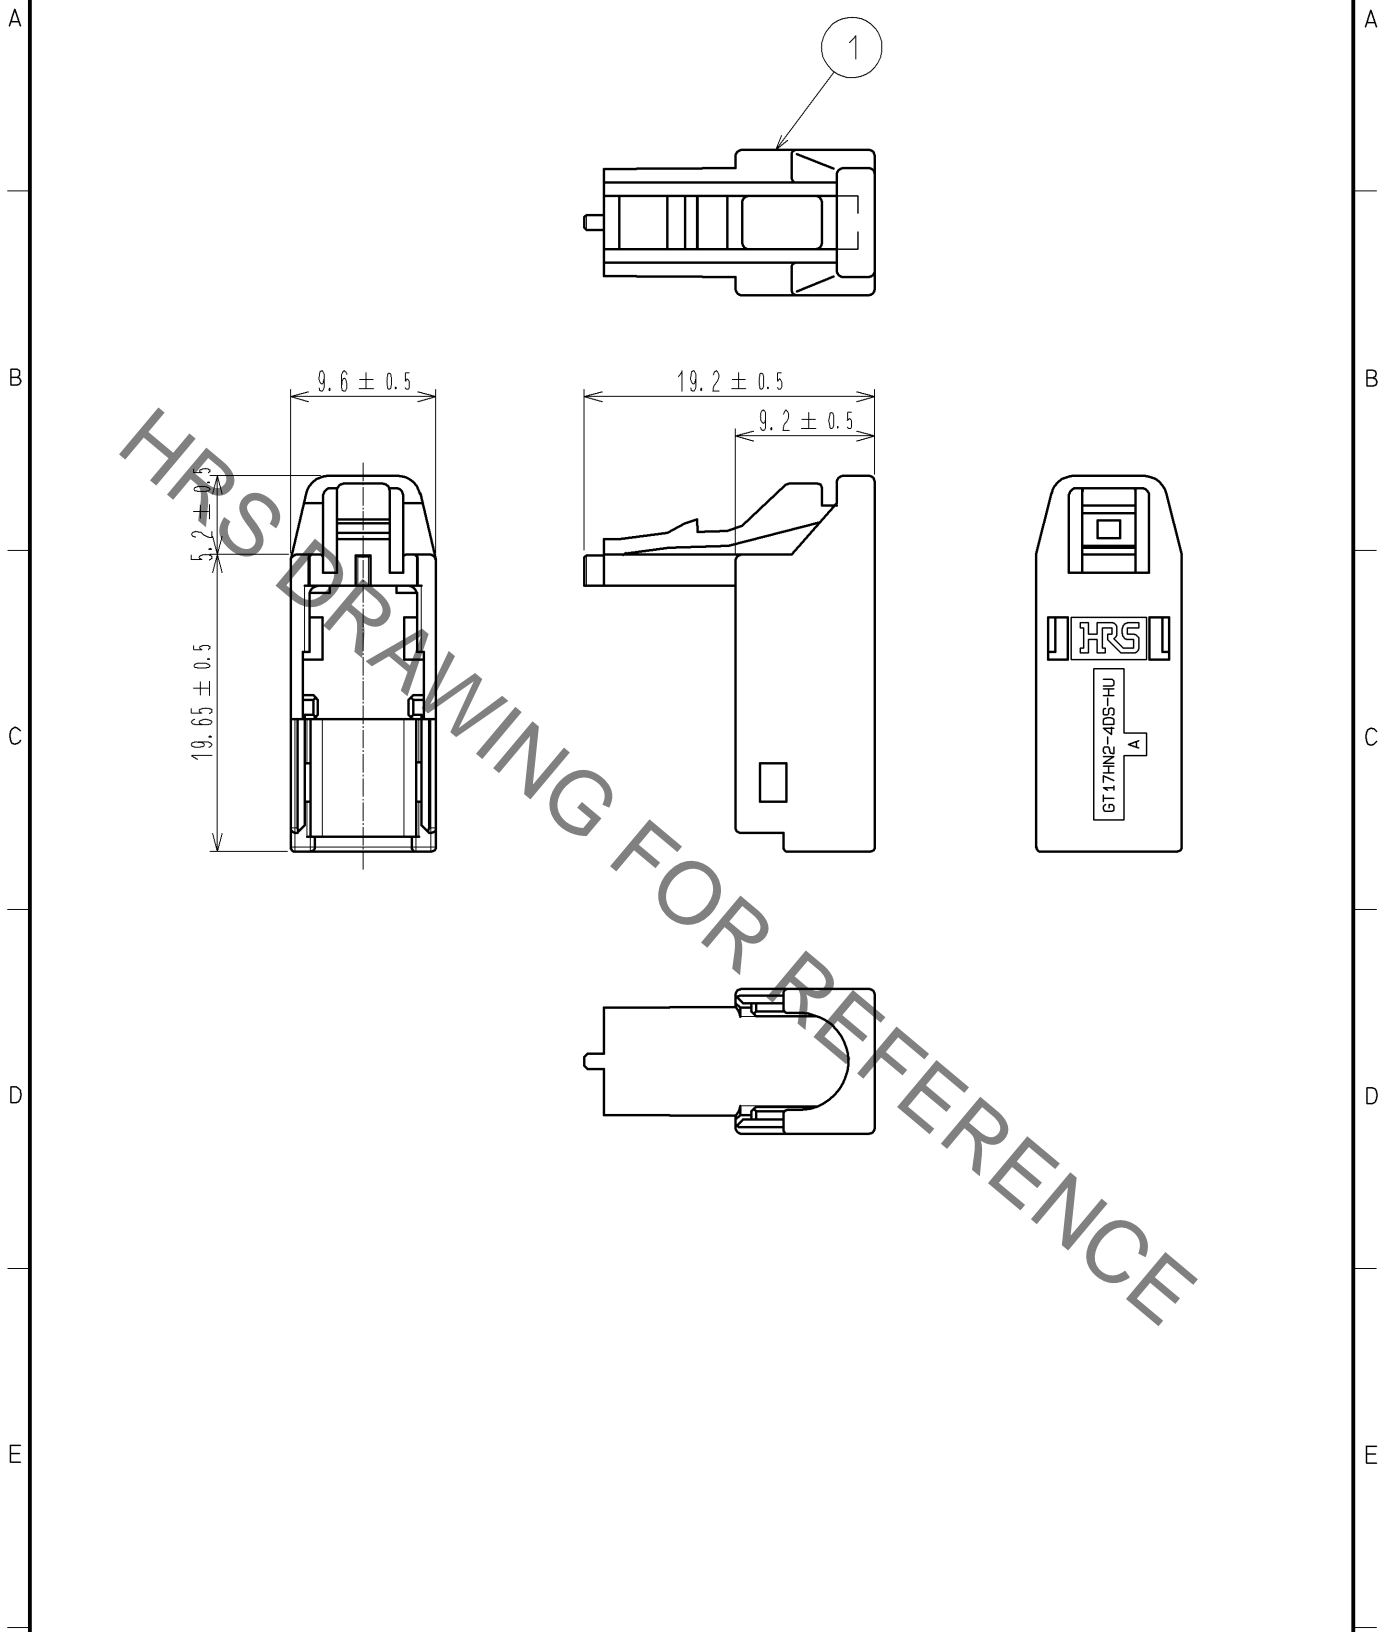

ELV, RoHS COMPLIANT

1	PBT	DARK GRAY	
NO.	MATERIAL	FINISH	REMARKS
UNITS mm		SCALE 2 : 1	COUNT
DESCRIPTION OF REVISIONS		DESIGNED	CHECKED
DATE			
HIROSE ELECTRIC CO., LTD.	APPROVED : NH. NAKATA	13. 12. 03	DRAWING NO. EDC4-353041-00
	CHECKED : TS. KUBOTA	13. 12. 03	PART NO. GT17HN2-4DS-HU(6)
	DESIGNED : TH. MIZUGUCHI	13. 12. 03	CODE NO. CL767-0709-2-00
	DRAWN : TH. MIZUGUCHI	13. 12. 03	