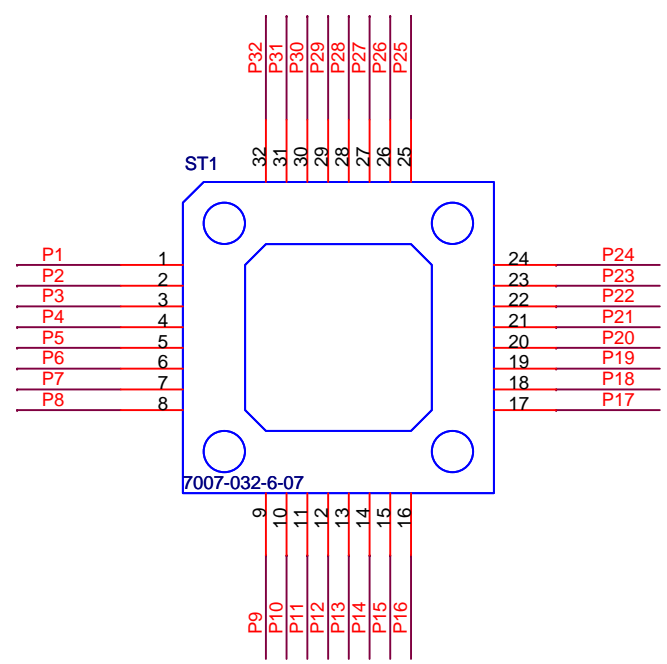

TQFP-32 Socket card

Title		
TQFP-32 Socket Card		
Size	Document Number	Rev
B	<Doc>	A
Date:	Friday, April 13, 2007	Sheet 1 of 1