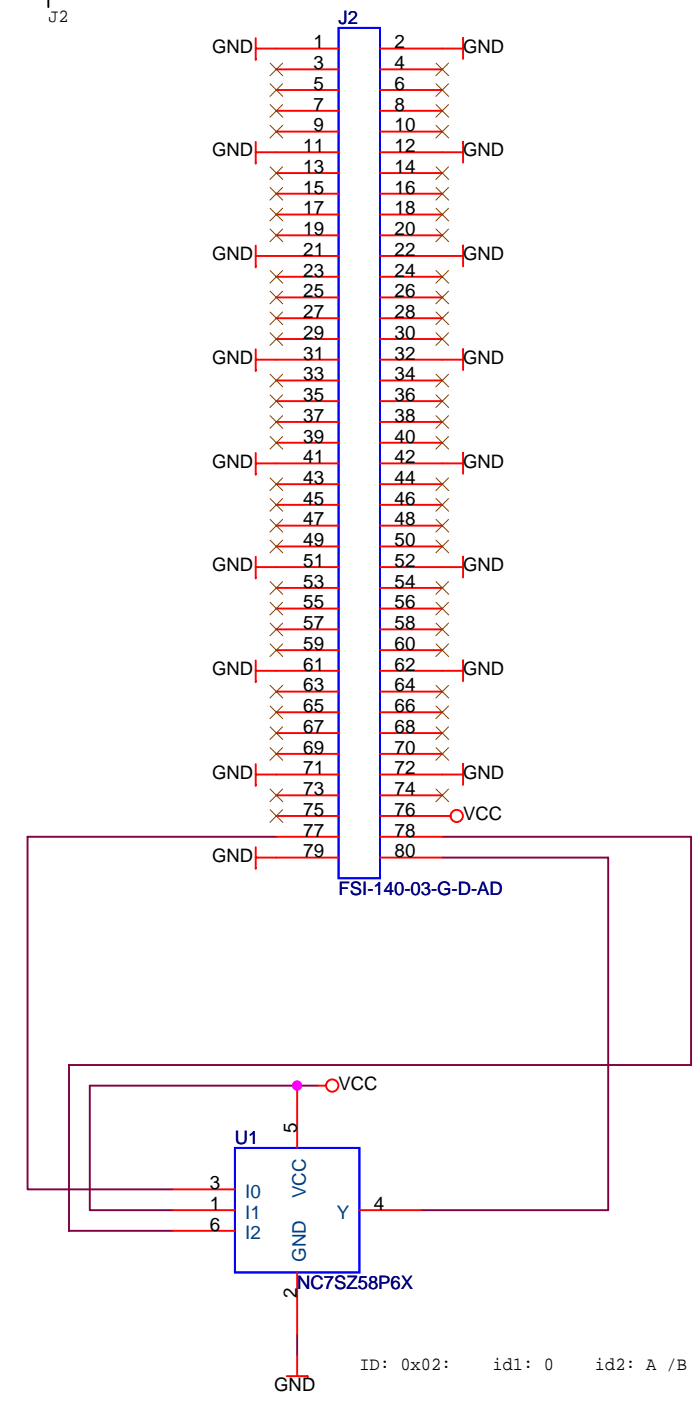

TQFP-32 Socket card

Title		
TQFP-32 Socket Card		
Size	Document Number	Rev
B	<Doc>	A
Date:	Friday, April 13, 2007	Sheet 1 of 1