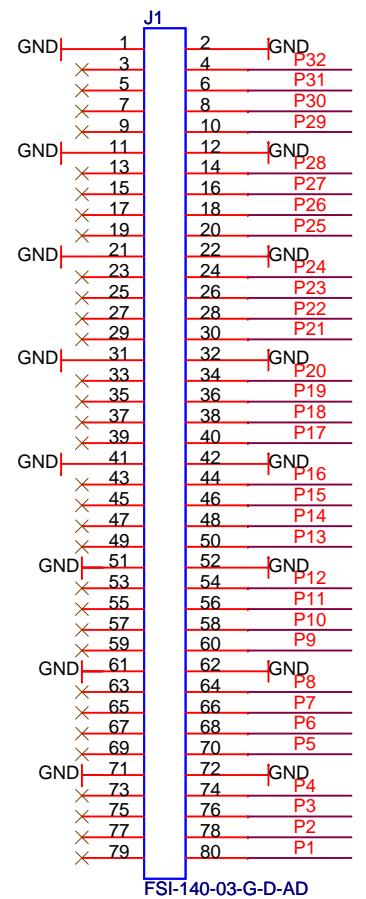

TQFP-32 Socket card

Title		
TQFP-32 Socket Card		
Size	Document Number	Rev
B	<Doc>	A
Date:	Friday, April 13, 2007	Sheet 1 of 1