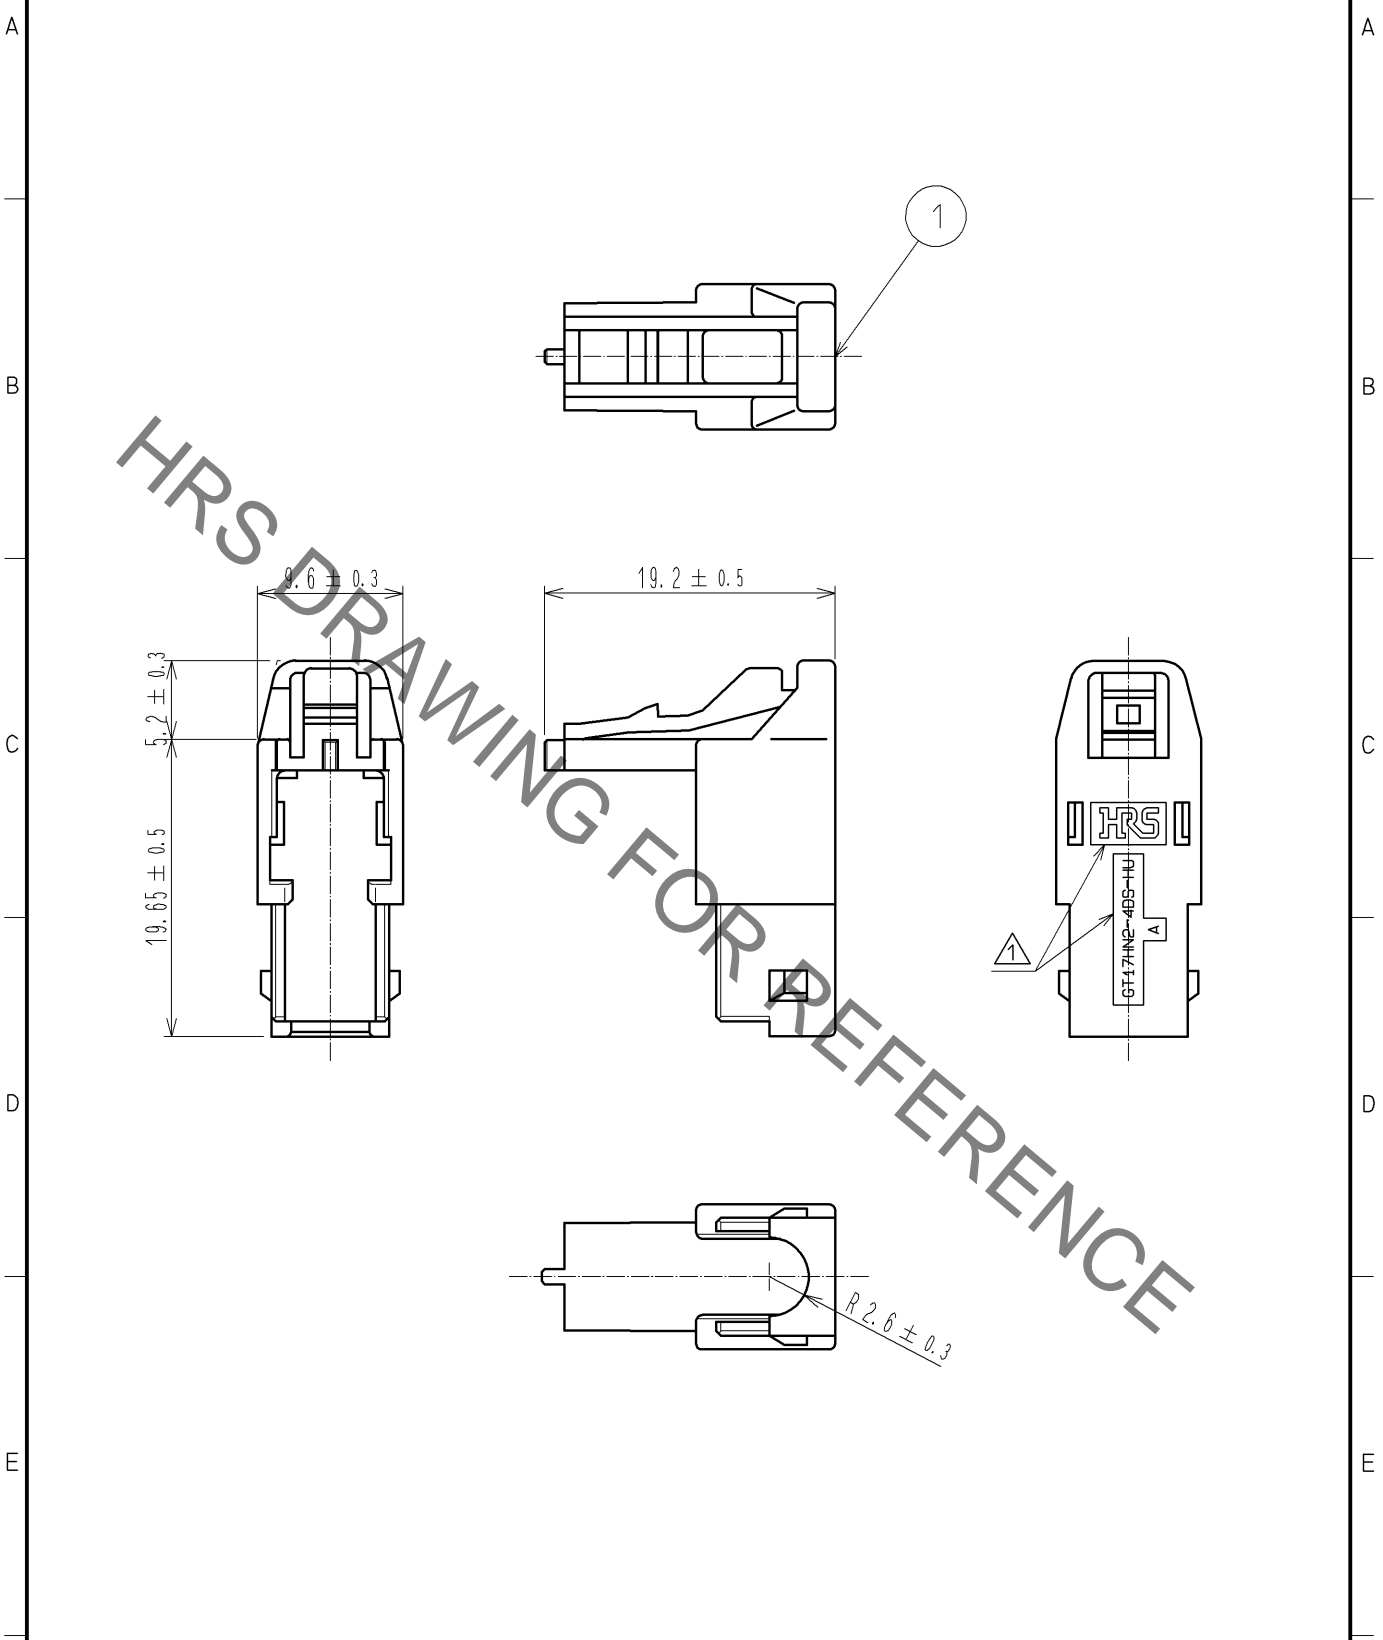

ELV, RoHS COMPLIANT

1	PBT-M	DARK GRAY						
NO.	MATERIAL	FINISH	REMARKS	NO.	MATERIAL	FINISH	REMARKS	
UNITS mm		SCALE 2 : 1	COUNT 1	DESCRIPTION OF REVISIONS DIS-T-002625		DESIGNED TS. KUBOTA	CHECKED NH. NAKATA	DATE 12. 03. 01
HIROSE ELECTRIC CO., LTD.		APPROVED : AR. SHIRAI	11. 12. 28	DRAWING NO.		EDC3-168832-00		
		CHECKED : AR. SHIRAI	11. 12. 28	PART NO.		GT17HN2-4DS-HU		
		DESIGNED : NH. NAKATA	11. 12. 20	CODE NO.		CL767-0264-8-00		
		DRAWN : NH. NAKATA	11. 12. 20			1/1		