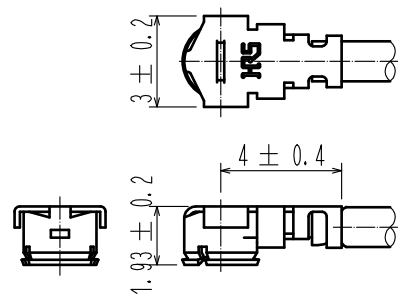

Part No.	Cable color
~068*1T~	GRAY
~068*2T~	BLACK

NOTE 1 We indicate the length of the harness on the last of product name. 'L' part.

2 Tolerance for [L]

Length L [mm]	Tolerance [mm]
$35 \leq L \leq 200$	± 4
$200 < L \leq 500$	± 8
$500 < L \leq 1000$	± 12
$1000 < L$	$\pm 1.5\%$

3. Specifications are subject to change without notice.

【 DIMENSIONS OF CONNECTOR 】

1	U. FL-LP-068HF	CL331-0566-4	2	1.13 Dia. coaxial cable
NO.	PART NO.	CODE NO.	NO.	PART NO.

HALOGEN FREE

UNITS mm	SCALE FREE	COUNT	DESCRIPTION OF REVISIONS	DESIGNED	CHECKED	DATE
HIROSE ELECTRIC CO., LTD.	APPROVED	•TS. NOBE	18.06.19	DRAWING NO.		
	CHECKED	•MT. KANEKO	18.06.19	PART NO. U. FL-LPHF6-068**T-A-L		
	DESIGNED	•MS. MATSUMOTO	18.06.19	CODE NO.		
	DRAWN	•MS. MATSUMOTO	18.06.19	1/1		