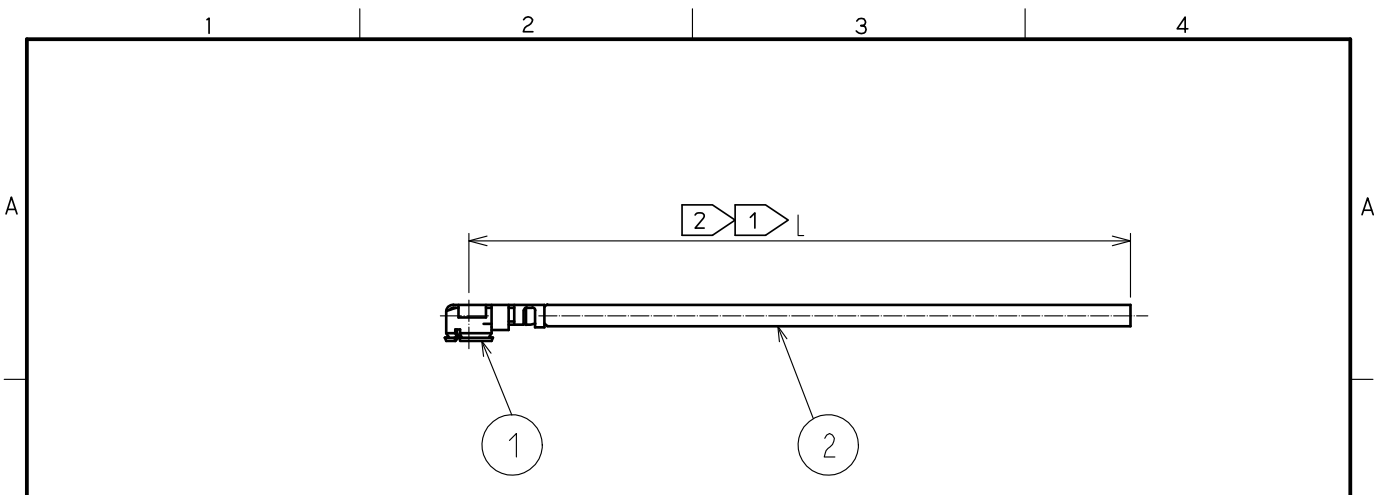

Part No.	Cable color
~068*1T~	GRAY
~068*2T~	BLACK

NOTE 1 We indicate the length of the harness on the last of product name. 'L' part.

2 Tolerance for [L]

Length L [mm]	Tolerance [mm]
$35 \leq L \leq 200$	± 4
$200 < L \leq 500$	± 8
$500 < L \leq 1000$	± 12
$1000 < L$	$\pm 1.5\%$

3. Specifications are subject to change without notice.

【 DIMENSIONS OF CONNECTOR 】

1	U. FL-LP-068HF	CL331-0566-4	2	1.13 Dia. coaxial cable
NO.	PART NO.	CODE NO.	NO.	PART NO.

HALOGEN FREE

UNITS mm	SCALE FREE	COUNT	DESCRIPTION OF REVISIONS	DESIGNED	CHECKED	DATE
HIROSE ELECTRIC CO., LTD.	APPROVED	•TS. NOBE	18.06.19	DRAWING NO.		
	CHECKED	•MT. KANEKO	18.06.19	PART NO. U. FL-LPHF6-068**T-A-L		
	DESIGNED	•MS. MATSUMOTO	18.06.19	CODE NO.		
	DRAWN	•MS. MATSUMOTO	18.06.19	1/1		