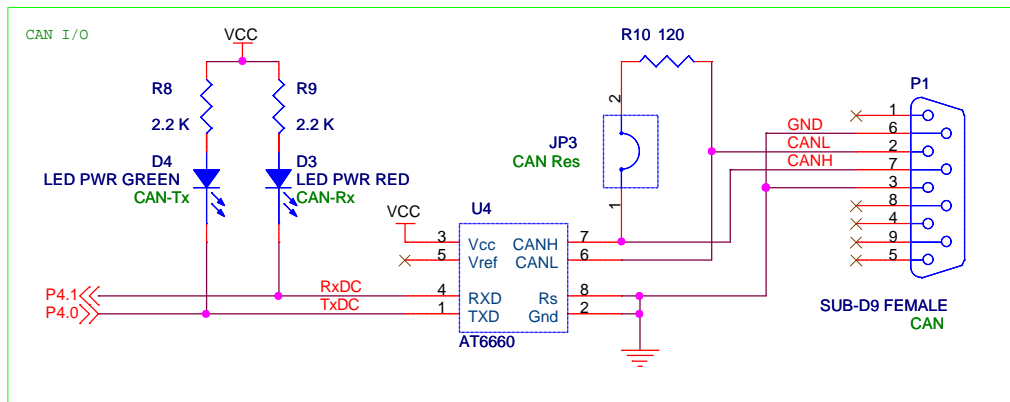

CAN Interfacing

		
Title C51_CAN		
Size A4	Document Number <Doc>	Rev 1.0
Date: Wednesday, April 28, 2004	Sheet 2	of 4

ISP Interfacing

Title		
C51_ISP		
Size	Document Number	Rev
A	<Doc>	1.0
Date:	Wednesday, April 28, 2004	Sheet 3 of 4

Auto ISP Interfacing

Title		
C51_AUTOISP		
Size	Document Number	Rev
A	<Doc>	1.0
Date:	Wednesday, May 05, 2004	Sheet 1 of 4

USB Interfacing

Title		
C51_USB		
Size	Document Number	Rev
A	1	1.0
Date:	Wednesday, April 28, 2004	Sheet 4 of 4