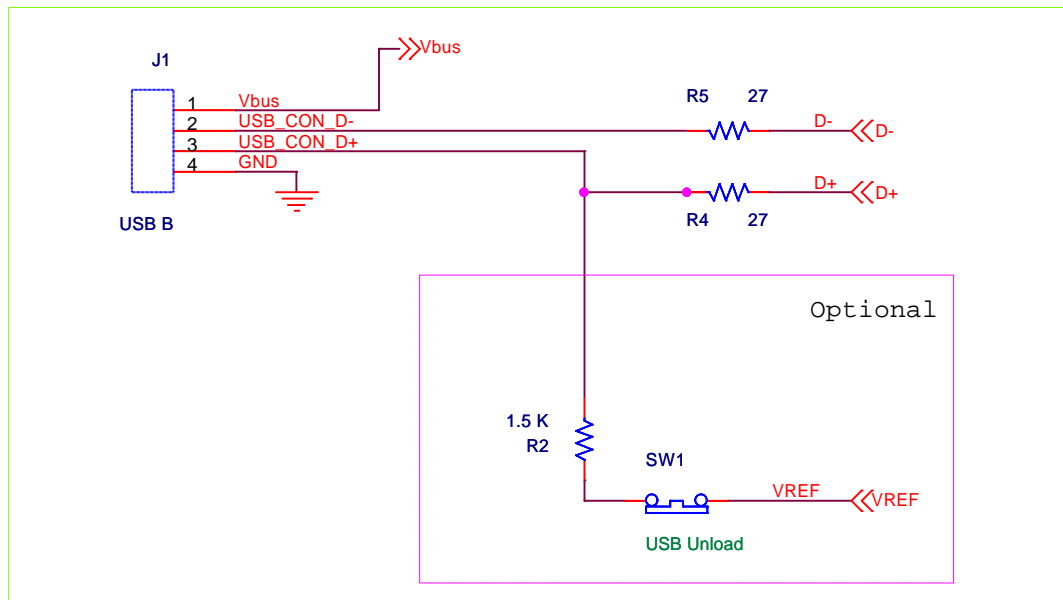

CAN Interfacing

		
Title C51_CAN		
Size A4	Document Number <Doc>	Rev 1.0
Date: Wednesday, April 28, 2004	Sheet 2	of 4

ISP Interfacing

Title		
C51_ISP		
Size	Document Number	Rev
A	<Doc>	1.0
Date:	Wednesday, April 28, 2004	Sheet 3 of 4

Auto ISP Interfacing

Title		
C51_AUTOISP		
Size	Document Number	Rev
A	<Doc>	1.0
Date:	Wednesday, May 05, 2004	Sheet 1 of 4

USB Interfacing

Title		
C51_USB		
Size	Document Number	Rev
A	1	1.0
Date:	Wednesday, April 28, 2004	Sheet 4 of 4