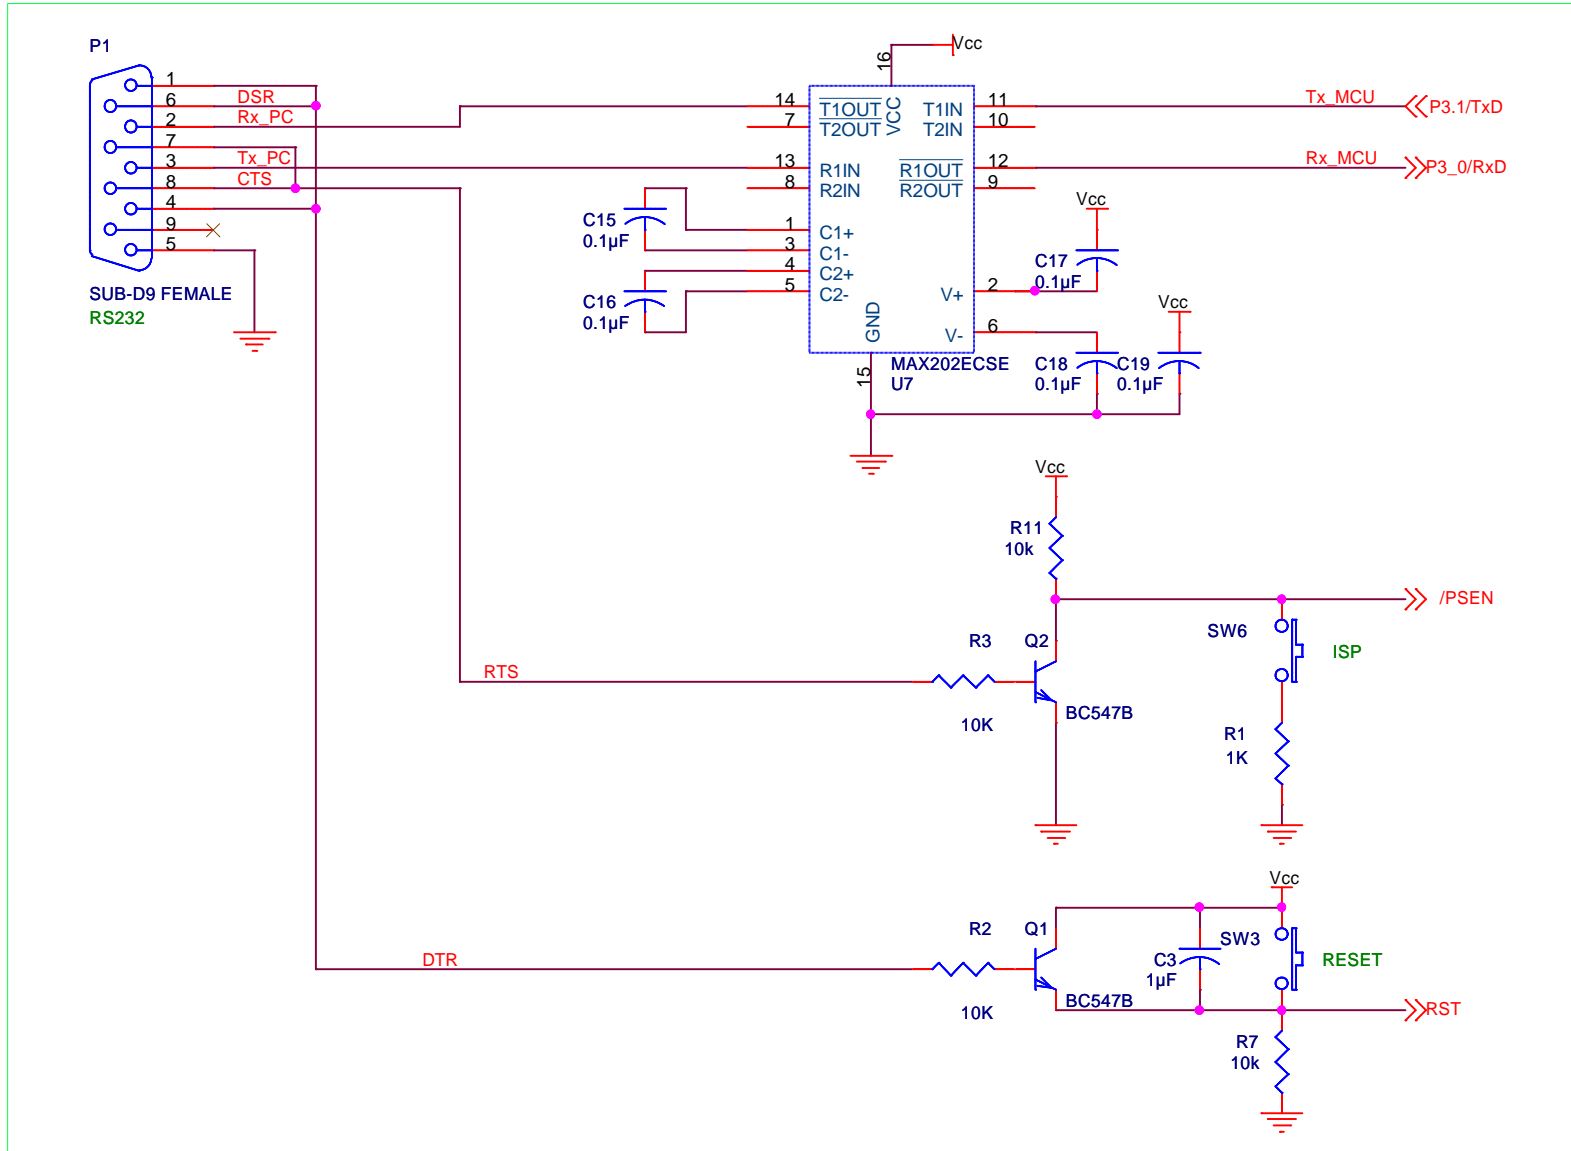

CAN Interfacing

		
Title C51_CAN		
Size A4	Document Number <Doc>	Rev 1.0
Date: Wednesday, April 28, 2004	Sheet 2	of 4

ISP Interfacing

Title		
C51_ISP		
Size	Document Number	Rev
A	<Doc>	1.0
Date:	Wednesday, April 28, 2004	Sheet 3 of 4

Auto ISP Interfacing

Title		
C51_AUTOISP		
Size	Document Number	Rev
A	<Doc>	1.0
Date:	Wednesday, May 05, 2004	Sheet 1 of 4

USB Interfacing

Title		
C51_USB		
Size	Document Number	Rev
A	1	1.0
Date:	Wednesday, April 28, 2004	Sheet 4 of 4