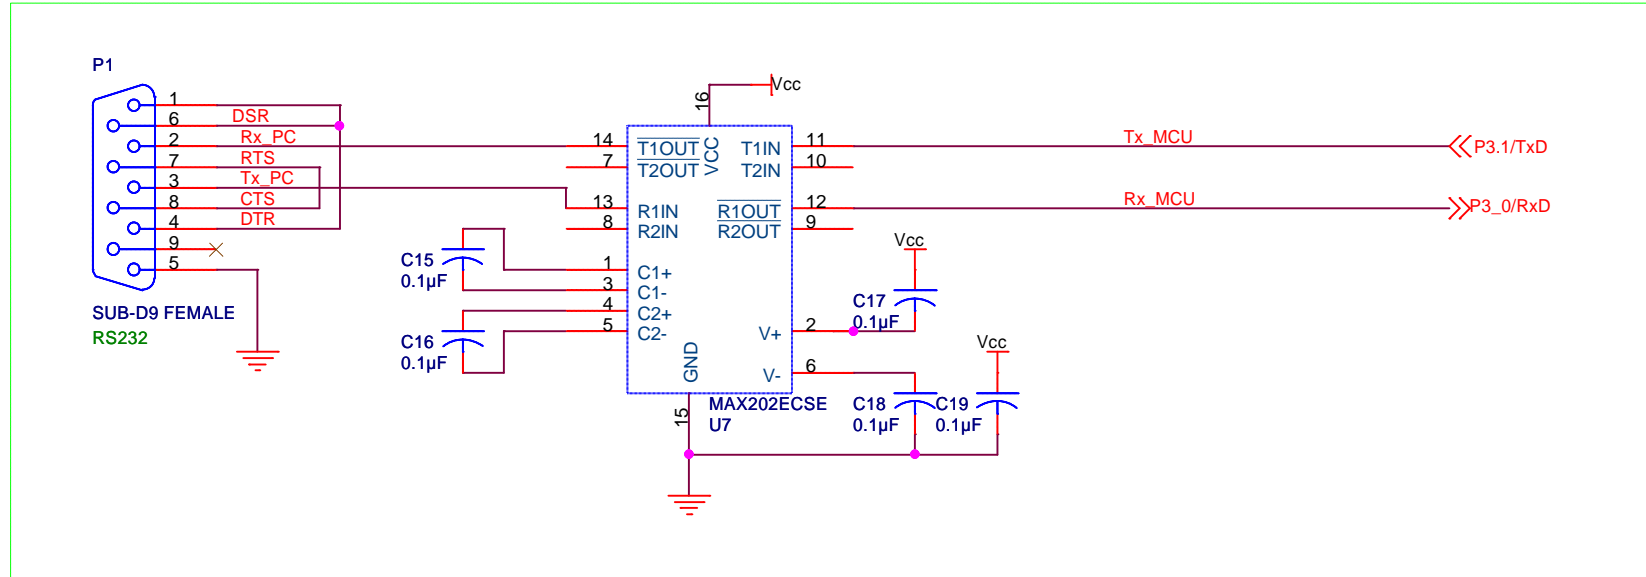

CAN Interfacing

		
Title C51_CAN		
Size A4	Document Number <Doc>	Rev 1.0
Date: Wednesday, April 28, 2004	Sheet 2	of 4

ISP Interfacing

Title		
C51_ISP		
Size	Document Number	Rev
A	<Doc>	1.0
Date:	Wednesday, April 28, 2004	Sheet 3 of 4

Auto ISP Interfacing

Title		
C51_AUTOISP		
Size	Document Number	Rev
A	<Doc>	1.0
Date:	Wednesday, May 05, 2004	Sheet 1 of 4

USB Interfacing

Title		
C51_USB		
Size	Document Number	Rev
A	1	1.0
Date:	Wednesday, April 28, 2004	Sheet 4 of 4