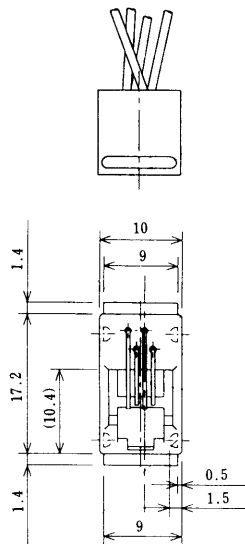

Standard Model
 CL222-9072-4
 TM2RDA-F44-4S-150STD

Color	L (mm)
Yellow	150
Green	150
Red	150
Black	150

MODULAR CONNECTORS

CL 222 TM

● TM6RA-144-※

Standard Model
 CL222-1159-7
 TM6RA-144-355-150

Color	L (mm)
Yellow	150
Green	150
Red	150
Black	150