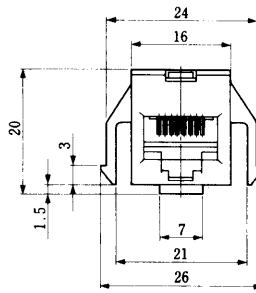

Note: Standard finish color is beige white.