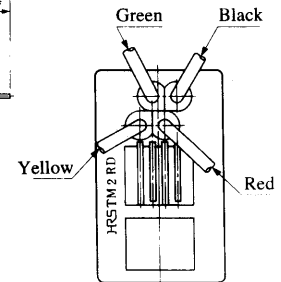

Standard Model
CL222-9060-5
TM2RD-F44-4S-150STD

Color	L (mm)
Yellow	150
Green	150
Red	150
Black	150