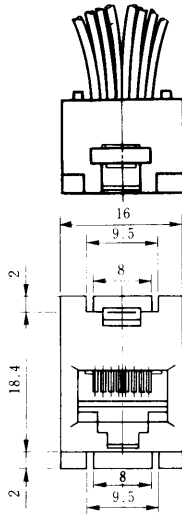

MODULAR CONNECTORS

CL 222 TM

● TM1RV-647AF88-※

Standard Model

CL222-3103-3
 TM1RV-647A88-35S-150

Color	L (mm)
Brown	150
White	150
Yellow	150
Green	150
Red	150
Black	150
Blue	150
Orange	150

Note: Standard color is Light Brown.