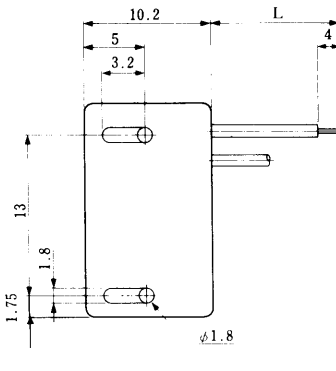

● TM2RD-F44-※