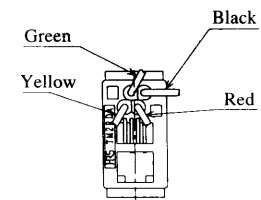

Standard Model
CL222-9072-4
TM2RDA-F44-4S-150STD

Color	L (mm)
Yellow	150
Green	150
Red	150
Black	150