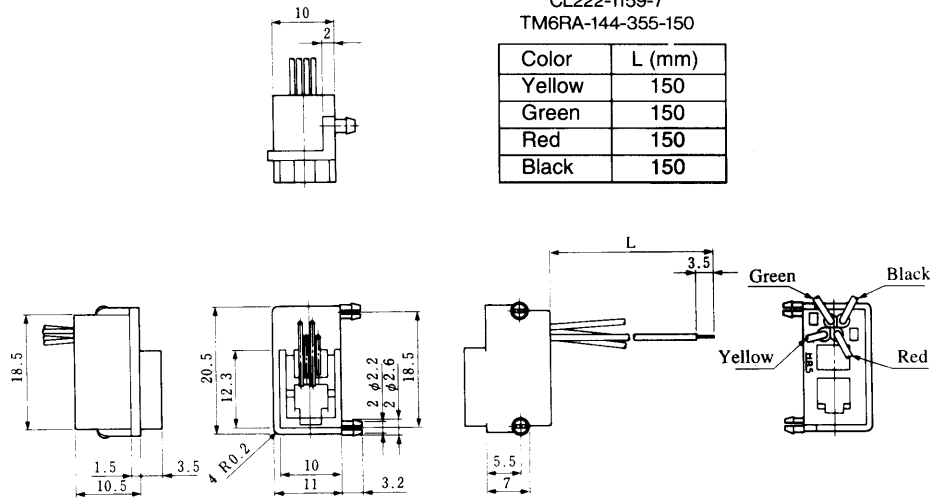

Standard Model
 CL222-9072-4
 TM2RDA-F44-4S-150STD

Color	L (mm)
Yellow	150
Green	150
Red	150
Black	150

MODULAR CONNECTORS

CL 222 TM

● TM6RA-144-※

Standard Model
 CL222-1159-7
 TM6RA-144-355-150

Color	L (mm)
Yellow	150
Green	150
Red	150
Black	150