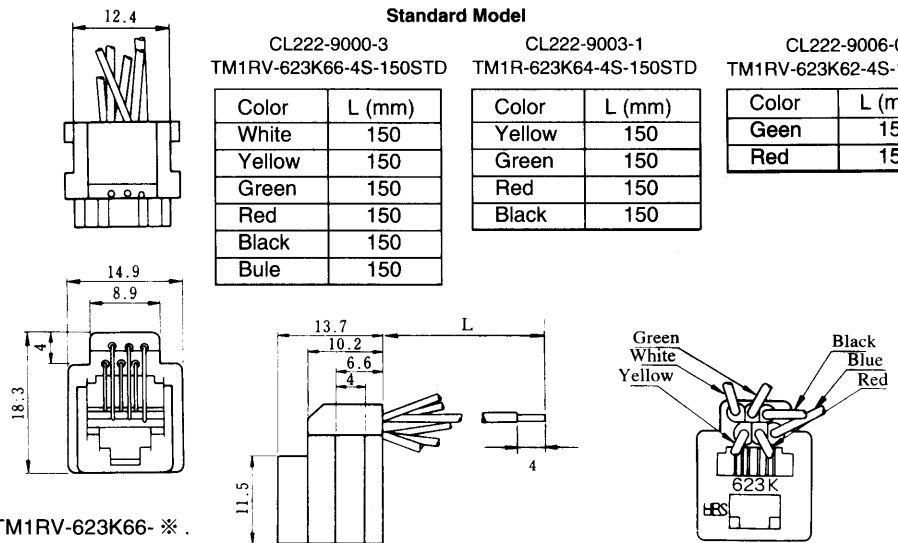

Standard Model
CL222-9000-3
TM1RV-623K66-4S-150STD
CL222-9003-1
TM1R-623K64-4S-150STD
CL222-9006-0
TM1RV-623K62-4S-150STD

Color	L (mm)
White	150
Yellow	150
Green	150
Red	150
Black	150
Blue	150

Color	L (mm)
Yellow	150
Green	150
Red	150
Black	150

Color	L (mm)
Green	150
Red	150

Note 1: Standard finish color is grey.

Note 2: The drawing is shown sample of TM1RV-623K66-※.