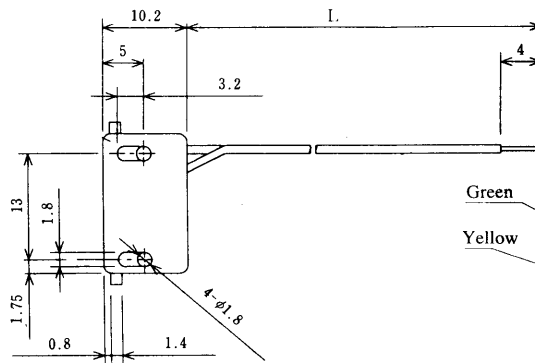

Standard Model
 CL222-9072-4
 TM2RDA-F44-4S-150STD

Color	L (mm)
Yellow	150
Green	150
Red	150
Black	150

MODULAR CONNECTORS

CL 222 TM

● TM6RA-144-※

Standard Model
 CL222-1159-7
 TM6RA-144-355-150

Color	L (mm)
Yellow	150
Green	150
Red	150
Black	150