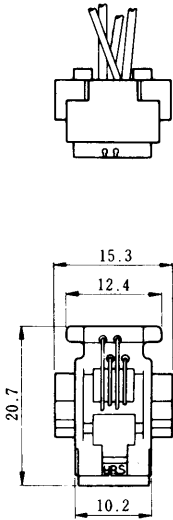

MODULAR CONNECTORS

CL 222 TM

Wire Lead Jack Type

● TMIR-616B44- ※

Standard Model
 CL222-1447-1
 TM1R-616B44-35S-150

Color	L (mm)
Yellow	150
Green	150
Red	150
Black	150

Note: Standard finish color is grey.

● TMIR-616P44- ※

Standard Model
 CL222-1455-0
 TM1R-616P44-35S-150

Color	L (mm)
Yellow	150
Green	150
Red	150
Black	150

Note: Standard finish color is grey.

● TMIR-616M44- ※

Standard Model
 CL222-2692-0
 TM1R-616M44-35S-70

Color	L (mm)
Yellow	Red 70
Green	White 70
Red	Green 70
Black	70

Note: Standard finish color is grey.

MODULAR CONNECTORS

CL 222 TM

● TMIR-616W44-※

Standard Model
 CL222-9018-9
 TM1R-616W44-4S-150STD

Color	L (mm)
Yellow	150
Green	150
Red	150
Black	150

Standard Model
 CL222-9072-4
 TM2RDA-F44-4S-150STD

Color	L (mm)
Yellow	150
Green	150
Red	150
Black	150

MODULAR CONNECTORS

CL 222 TM

● TM6RA-144-※

Standard Model
 CL222-1159-7
 TM6RA-144-355-150

Color	L (mm)
Yellow	150
Green	150
Red	150
Black	150