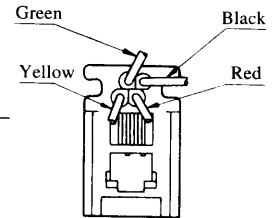

Standard Model
CL222-1455-0
TM1R-616P44-35S-150

Color	L (mm)
Yellow	150
Green	150
Red	150
Black	150

Note: Standard finish color is grey.