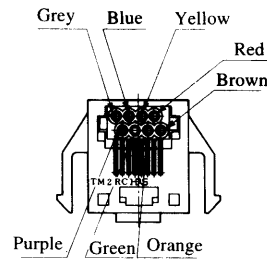

Color	L (mm)
White	150
Yellow	150
Green	150
Red	150
Black	150
Blue	150

Note: Standard finish color is vanilla white.

● TM2RGV-L66-※ ● TM2RGV-L64-※ ● TM2RGV-L62-※

CL222-9042-3
 TM2RGV-L66-4S-150STD

Color	L (mm)
White	150
Yellow	150
Green	150
Red	150
Black	150
Blue	150

CL222-9045-1

TM2RGV-L64-4S-150STD

Color	L (mm)
Yellow	150
Green	150
Red	150
Black	150

CL222-9048-0

TM2RGV-L62-4S-150STD

Color	L (mm)
Green	150
Red	150

Note 1: Standard finish color is dark brown.

Note 2: The drawing is shown sample of TM2RGV-L64-※

MODULAR CONNECTORS

CL 222 TM

● TM1RV-647AF88-※

Standard Model

CL222-3103-3
 TM1RV-647A88-35S-150

Color	L (mm)
Brown	150
White	150
Yellow	150
Green	150
Red	150
Black	150
Blue	150
Orange	150

Note: Standard color is Light Brown.

● TM2RC-88- ※

Standard Model

CL222-1192-2
 TM2RC-M88-5S-450

Color	L (mm)
Gray	450
Purple	450
Blue	450
Green	450
Yellow	450
Orange	450
Red	450
Brown	450

Note: Standard finish color is beige white.