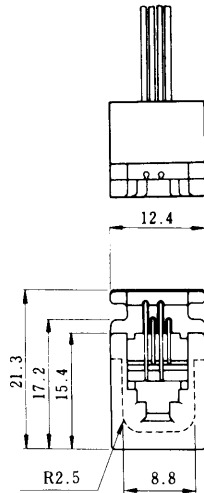

MODULAR CONNECTORS

CL 222 TM

Wire Lead Jack Type

● TMIR-616B44- ※

Standard Model
 CL222-1447-1
 TM1R-616B44-35S-150

Color	L (mm)
Yellow	150
Green	150
Red	150
Black	150

Note: Standard finish color is grey.

● TMIR-616P44- ※

Standard Model
 CL222-1455-0
 TM1R-616P44-35S-150

Color	L (mm)
Yellow	150
Green	150
Red	150
Black	150

Note: Standard finish color is grey.

● TMIR-616M44- ※

Standard Model
 CL222-2692-0
 TM1R-616M44-35S-70