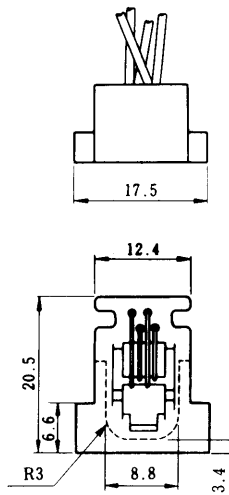

MODULAR CONNECTORS

CL 222 TM

Wire Lead Jack Type

● TMIR-616B44- ※

Standard Model
 CL222-1447-1
 TM1R-616B44-35S-150

Color	L (mm)
Yellow	150
Green	150
Red	150
Black	150

Note: Standard finish color is grey.

● TMIR-616P44- ※

Standard Model
 CL222-1455-0
 TM1R-616P44-35S-150

Color	L (mm)
Yellow	150
Green	150
Red	150
Black	150

Note: Standard finish color is grey.

● TMIR-616M44- ※

Standard Model
 CL222-2692-0
 TM1R-616M44-35S-70

Standard Model
 CL222-9072-4
 TM2RDA-F44-4S-150STD

Color	L (mm)
Yellow	150
Green	150
Red	150
Black	150

MODULAR CONNECTORS

CL 222 TM

● TM6RA-144-※

Standard Model
 CL222-1159-7
 TM6RA-144-355-150

Color	L (mm)
Yellow	150
Green	150
Red	150
Black	150

● TM1RV-623P66-※ ● TM1RV-623P64-※

Standard Model
 CL222-3085-3
 TM1RV-623P66-35S-150

Color	L (mm)
White	150
Black	150
Red	150
Green	150
Yellow	150
Blue	150

Standard Model
 CL222-3087-9
 TM1RV-623P64-35S-150