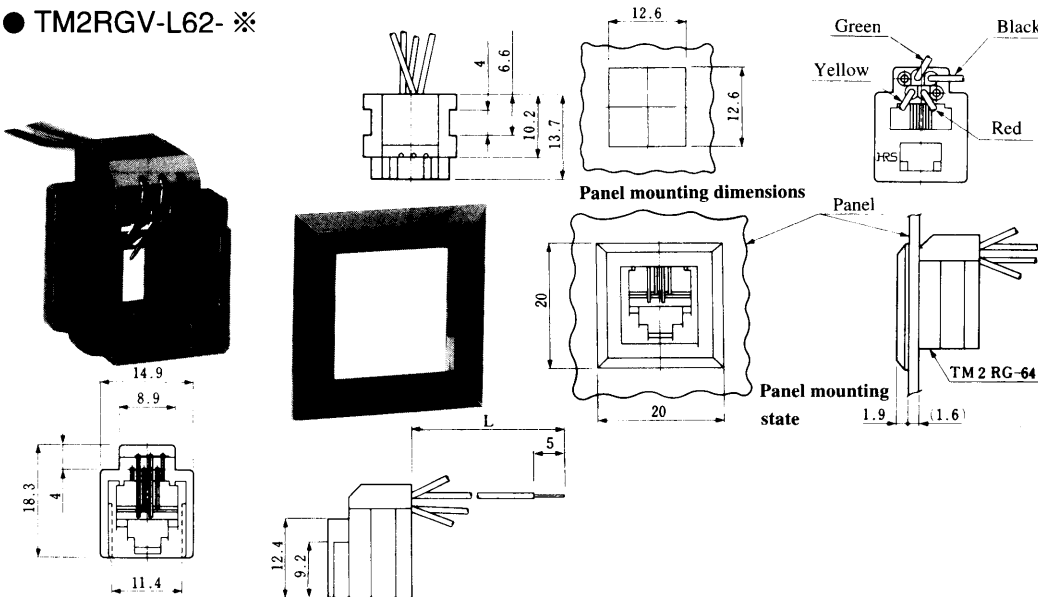

● TM2RGV-L66-※ ● TM2RGV-L64-※ ● TM2RGV-L62-※

CL222-9042-3
TM2RGV-L66-4S-150STD

Color	L (mm)
White	150
Yellow	150
Green	150
Red	150
Black	150
Blue	150

CL222-9045-1

TM2RGV-L64-4S-150STD

Color	L (mm)
Yellow	150
Green	150
Red	150
Black	150

CL222-9048-0

TM2RGV-L62-4S-150STD

Color	L (mm)
Green	150
Red	150