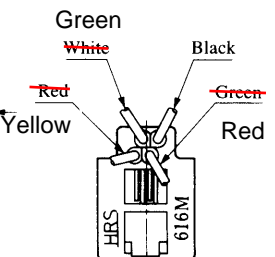

Standard Model
 CL222-1455-0
 TM1R-616P44-35S-150

Color	L (mm)
Yellow	150
Green	150
Red	150
Black	150

Note: Standard finish color is grey.

● TMIR-616M44- ※

Standard Model
 CL222-2692-0
 TM1R-616M44-35S-70

Color	L (mm)
Yellow	Red 70
Green	White 70
Red	Green 70
Black	70

Note: Standard finish color is grey.

MODULAR CONNECTORS

CL 222 TM

● TMIR-616W44-※

Standard Model
 CL222-9018-9
 TM1R-616W44-4S-150STD

Color	L (mm)
Yellow	150
Green	150
Red	150
Black	150