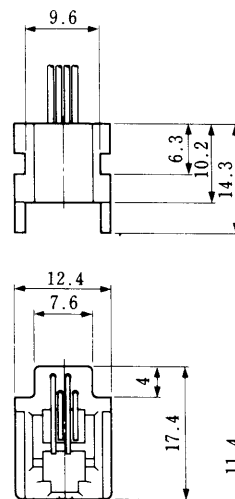

MODULAR CONNECTORS

CL 222 TM

Wire Lead Jack Type

● TMIR-616B44- ※

Standard Model
 CL222-1447-1
 TM1R-616B44-35S-150

Color	L (mm)
Yellow	150
Green	150
Red	150
Black	150

Note: Standard finish color is grey.

● TMIR-616P44- ※

Standard Model
 CL222-1455-0
 TM1R-616P44-35S-150

Color	L (mm)
Yellow	150
Green	150
Red	150
Black	150

Note: Standard finish color is grey.

● TMIR-616M44- ※

Standard Model
 CL222-2692-0
 TM1R-616M44-35S-70