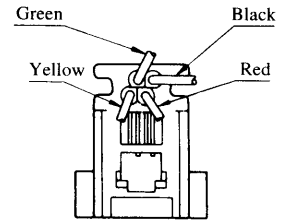

MODULAR CONNECTORS

CL 222 TM

Wire Lead Jack Type

● TMIR-616B44- ※

Standard Model
 CL222-1447-1
 TM1R-616B44-35S-150

Color	L (mm)
Yellow	150
Green	150
Red	150
Black	150

Note: Standard finish color is grey.

● TMIR-616P44- ※