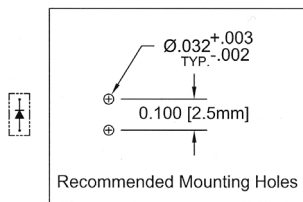

Examples:

ELM 2 Series

T-1 (3mm) Standard Profile

LED Assy. No.	Peak Wave Length	Emitted Color	Lens Appearance	Electro-Optical Data @20mA			Viewing Angle 2 θ 1/2 (deg)	LED P/N	
				If (mA) TYP	Vf (V) TYP	Iv (mcd) MAX			
ELM2XXX3BWD	430	BLUE	DIFFUSED	25	4.0	4.5	20.0	45	3BWD
ELM2XXX3GD	565	GREEN	DIFFUSED	30	2.2	2.6	30.0	45	3GD
ELM2XXX3YD	585	YELLOW	DIFFUSED	30	2.1	2.6	20.0	45	3YD
ELM2XXX3HD	635	HE RED	DIFFUSED	30	2.0	2.6	30.0	45	3HD
ELM2XXX3RD	655	RED	DIFFUSED	40	1.7	2.0	6.0	45	3RD
ELM2XXX3SRD	660	SUPER RED	DIFFUSED	20	1.7	2.6	90.0	45	3SRD
Low Current				Data @2mA					
ELM2XXX3GDL	565	GREEN	DIFFUSED	5	1.9	2.2	6.0	45	3GDL
ELM2XXX3YDL	585	YELLOW	DIFFUSED	5	1.9	2.2	4.0	45	3YDL
ELM2XXX3HDL	635	HE RED	DIFFUSED	5	1.8	2.2	6.0	45	3HDL
5 Volt				Data @10mA					
ELM2XXX3GD5V	565	GREEN	DIFFUSED	8	-	5.0	30.0	45	3GD5V
ELM2XXX3YD5V	585	YELLOW	DIFFUSED	8	-	5.0	20.0	45	3YD5V
ELM2XXX3HD5V	635	HE RED	DIFFUSED	8	-	5.0	30.0	45	3HD5V

ELM 5 Series

T-1 (3mm) Narrow Profile

LED Assy. No.	Peak Wave Length	Emitted Color	Lens Appearance	Electro-Optical Data @20mA			Viewing Angle 2 θ 1/2 (deg)	LED P/N	
				If (mA) TYP	Vf (V) TYP	Iv (mcd) MAX			
ELM5XXX3BWD	430	BLUE	DIFFUSED	25	4.0	4.5	20.0	45	3BWD
ELM5XXX3GD	565	GREEN	DIFFUSED	30	2.2	2.6	30.0	45	3GD
ELM5XXX3YD	585	YELLOW	DIFFUSED	30	2.1	2.6	20.0	45	3YD
ELM5XXX3HD	635	HE RED	DIFFUSED	30	2.0	2.6	30.0	45	3HD
ELM5XXX3RD	655	RED	DIFFUSED	40	1.7	2.0	6.0	45	3RD
ELM5XXX3SRD	660	SUPER RED	DIFFUSED	20	1.7	2.6	90.0	45	3SRD
Low Current				Data @2mA					
ELM5XXX3GDL	565	GREEN	DIFFUSED	5	1.9	2.2	6.0	45	3GDL
ELM5XXX3YDL	585	YELLOW	DIFFUSED	5	1.9	2.2	4.0	45	3YDL
ELM5XXX3HDL	635	HE RED	DIFFUSED	5	1.8	2.2	6.0	45	3HDL
5 Volt				Data @10mA					
ELM5XXX3GD5V	565	GREEN	DIFFUSED	8	-	5.0	30.0	45	3GD5V
ELM5XXX3YD5V	585	YELLOW	DIFFUSED	8	-	5.0	20.0	45	3YD5V
ELM5XXX3HD5V	635	HE RED	DIFFUSED	8	-	5.0	30.0	45	3HD5V