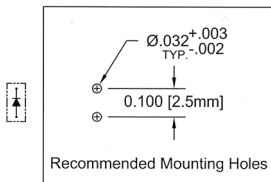

VERTICAL LED ASSEMBLIES

Extruded Vertical LED Assemblies

- Stock lengths .030" - .850" (1.0mm - 21.0mm)
- Available on tape and reel in .050" - .500" (2mm - 13mm) lengths 1,000 per reel
- Additional LED colors available

Examples:

ELM 2 Series

T-1 (3mm) Standard Profile

LED Assy. No.	Peak Wave Length	Emitted Color	Lens Appearance	Electro-Optical Data @20mA			Viewing Angle 2 θ 1/2 (deg)	LED P/N	
				If (mA) TYP	Vf (V) TYP	Iv (mcd) MAX			
ELM2XXX3BWD	430	BLUE	DIFFUSED	25	4.0	4.5	20.0	45	3BWD
ELM2XXX3GD	565	GREEN	DIFFUSED	30	2.2	2.6	30.0	45	3GD
ELM2XXX3YD	585	YELLOW	DIFFUSED	30	2.1	2.6	20.0	45	3YD
ELM2XXX3HD	635	HE RED	DIFFUSED	30	2.0	2.6	30.0	45	3HD
ELM2XXX3RD	655	RED	DIFFUSED	40	1.7	2.0	6.0	45	3RD
ELM2XXX3SRD	660	SUPER RED	DIFFUSED	20	1.7	2.6	90.0	45	3SRD
Low Current				Data @2mA					
ELM2XXX3GDL	565	GREEN	DIFFUSED	5	1.9	2.2	6.0	45	3GDL
ELM2XXX3YDL	585	YELLOW	DIFFUSED	5	1.9	2.2	4.0	45	3YDL
ELM2XXX3HDL	635	HE RED	DIFFUSED	5	1.8	2.2	6.0	45	3HDL
5 Volt				Data @10mA					
ELM2XXX3GD5V	565	GREEN	DIFFUSED	8	-	5.0	30.0	45	3GD5V
ELM2XXX3YD5V	585	YELLOW	DIFFUSED	8	-	5.0	20.0	45	3YD5V
ELM2XXX3HD5V	635	HE RED	DIFFUSED	8	-	5.0	30.0	45	3HD5V