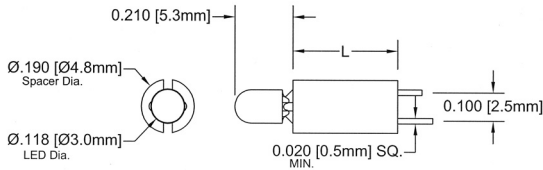

VERTICAL LED ASSEMBLIES

Extruded Vertical LED Assemblies

- Stock lengths .030" - .850" (1.0mm - 21.0mm)
- Available on tape and reel in .050" - .500" (2mm - 13mm) lengths 1,000 per reel
- Additional LED colors available

Examples:

ELM 2 Series

T-1 (3mm) Standard Profile

LED Assy. No.	Peak Wave Length	Emitted Color	Lens Appearance	Electro-Optical Data @20mA			Viewing Angle 2 θ 1/2 (deg)	LED P/N	
				If (mA) TYP	Vf (V) TYP	Iv (mcd) MAX			
ELM2XXX3BWD	430	BLUE	DIFFUSED	25	4.0	4.5	20.0	45	3BWD
ELM2XXX3GD	565	GREEN	DIFFUSED	30	2.2	2.6	30.0	45	3GD
ELM2XXX3YD	585	YELLOW	DIFFUSED	30	2.1	2.6	20.0	45	3YD
ELM2XXX3HD	635	HE RED	DIFFUSED	30	2.0	2.6	30.0	45	3HD
ELM2XXX3RD	655	RED	DIFFUSED	40	1.7	2.0	6.0	45	3RD
ELM2XXX3SRD	660	SUPER RED	DIFFUSED	20	1.7	2.6	90.0	45	3SRD
Low Current				Data @2mA					
ELM2XXX3GDL	565	GREEN	DIFFUSED	5	1.9	2.2	6.0	45	3GDL
ELM2XXX3YDL	585	YELLOW	DIFFUSED	5	1.9	2.2	4.0	45	3YDL
ELM2XXX3HDL	635	HE RED	DIFFUSED	5	1.8	2.2	6.0	45	3HDL
5 Volt				Data @10mA					
ELM2XXX3GD5V	565	GREEN	DIFFUSED	8	-	5.0	30.0	45	3GD5V
ELM2XXX3YD5V	585	YELLOW	DIFFUSED	8	-	5.0	20.0	45	3YD5V
ELM2XXX3HD5V	635	HE RED	DIFFUSED	8	-	5.0	30.0	45	3HD5V