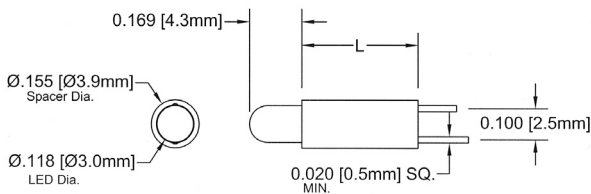

Examples:

ELM 2 Series

T-1 (3mm) Standard Profile

LED Assy. No.	Peak Wave Length	Emitted Color	Lens Appearance	Electro-Optical Data @20mA			Viewing Angle 2 θ 1/2 (deg)	LED P/N	
				If (mA) TYP	Vf (V) TYP	Iv (mcd) MAX			
ELM2XXX3BWD	430	BLUE	DIFFUSED	25	4.0	4.5	20.0	45	3BWD
ELM2XXX3GD	565	GREEN	DIFFUSED	30	2.2	2.6	30.0	45	3GD
ELM2XXX3YD	585	YELLOW	DIFFUSED	30	2.1	2.6	20.0	45	3YD
ELM2XXX3HD	635	HE RED	DIFFUSED	30	2.0	2.6	30.0	45	3HD
ELM2XXX3RD	655	RED	DIFFUSED	40	1.7	2.0	6.0	45	3RD
ELM2XXX3SRD	660	SUPER RED	DIFFUSED	20	1.7	2.6	90.0	45	3SRD
Low Current				Data @2mA					
ELM2XXX3GDL	565	GREEN	DIFFUSED	5	1.9	2.2	6.0	45	3GDL
ELM2XXX3YDL	585	YELLOW	DIFFUSED	5	1.9	2.2	4.0	45	3YDL
ELM2XXX3HDL	635	HE RED	DIFFUSED	5	1.8	2.2	6.0	45	3HDL
5 Volt				Data @10mA					
ELM2XXX3GD5V	565	GREEN	DIFFUSED	8	-	5.0	30.0	45	3GD5V
ELM2XXX3YD5V	585	YELLOW	DIFFUSED	8	-	5.0	20.0	45	3YD5V
ELM2XXX3HD5V	635	HE RED	DIFFUSED	8	-	5.0	30.0	45	3HD5V

ELM 5 Series

T-1 (3mm) Narrow Profile

LED Assy. No.	Peak Wave Length	Emitted Color	Lens Appearance	Electro-Optical Data @20mA			Viewing Angle 2 θ 1/2 (deg)	LED P/N	
				If (mA) TYP	Vf (V) TYP	Iv (mcd) MAX			
ELM5XXX3BWD	430	BLUE	DIFFUSED	25	4.0	4.5	20.0	45	3BWD
ELM5XXX3GD	565	GREEN	DIFFUSED	30	2.2	2.6	30.0	45	3GD
ELM5XXX3YD	585	YELLOW	DIFFUSED	30	2.1	2.6	20.0	45	3YD
ELM5XXX3HD	635	HE RED	DIFFUSED	30	2.0	2.6	30.0	45	3HD
ELM5XXX3RD	655	RED	DIFFUSED	40	1.7	2.0	6.0	45	3RD
ELM5XXX3SRD	660	SUPER RED	DIFFUSED	20	1.7	2.6	90.0	45	3SRD
Low Current				Data @2mA					
ELM5XXX3GDL	565	GREEN	DIFFUSED	5	1.9	2.2	6.0	45	3GDL
ELM5XXX3YDL	585	YELLOW	DIFFUSED	5	1.9	2.2	4.0	45	3YDL
ELM5XXX3HDL	635	HE RED	DIFFUSED	5	1.8	2.2	6.0	45	3HDL
5 Volt				Data @10mA					
ELM5XXX3GD5V	565	GREEN	DIFFUSED	8	-	5.0	30.0	45	3GD5V
ELM5XXX3YD5V	585	YELLOW	DIFFUSED	8	-	5.0	20.0	45	3YD5V
ELM5XXX3HD5V	635	HE RED	DIFFUSED	8	-	5.0	30.0	45	3HD5V