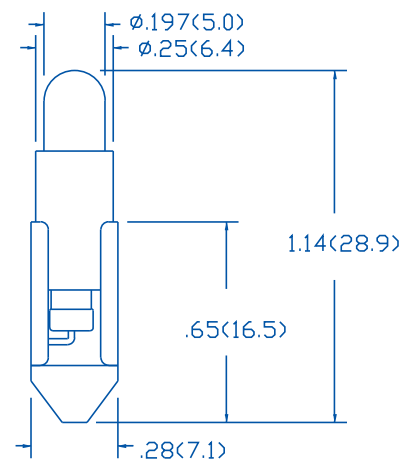

INCANDESCENT LAMP #	PowerLine® PART # STANDARD	PowerLine® PART # WITH SHUNT RESISTOR	APPLIED VOLTAGE	MAXIMUM VOLTAGE	FIG #
120PC	120PCL-NWX	120PCLS-NWX	120AC/DC	130	1
120PSB	120PSBL-NWX	120PSBLS-NWX	120AC/DC	130	2

120PCL
Figure 1

120PSBL
Figure 2

All dimensions are in inches (mm) Tolerances: .xx"(x) ±0.25"(.63)/ .xxx"(xx)±.010"(.25) Specifications are subject to change without notice.