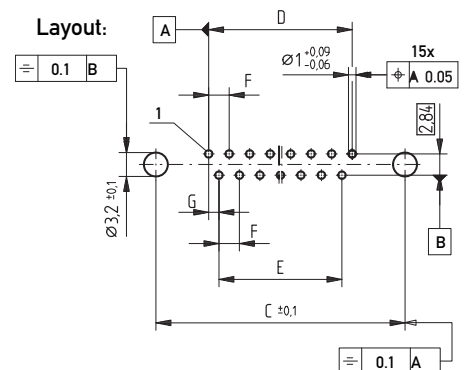

Metal plating of plated-through hole see drawing 164062 No. 6 + 12

Dimensional Drawing Pressfit (Screw)

9	31.0	16.8	25.0	10.96	8.22	2.74	1.37
15	39.3	25.1	33.3	19.18	16.44	2.74	1.37
25	53.0	38.9	47.0	33.12	30.36	2.76	1.38
37	69.5	55.3	63.5	49.68	46.92	2.76	1.38
Pohlzahl No. of contacts	A	B	C	D	E	F	G

Metal plating of plated-through hole see drawing 164062 No. 6 + 12

All dimensions in mm

Ordering Information

SMT Versions

No. of Pins	Termination	Y Assembly Height	L Termination Length	Accessory Mating Side	Accessory Terminal Side	Packaging	Part Number
9	SMT	6.3 mm	–	None	–	Tray (48 pcs)	174385
9	SMT	6.3 mm	–	None	–	Tape & Reel (120 pcs)	194250
9	SMT	6.3 mm	–	Thread M3	–	Tray (48 pcs)	164001
9	SMT	6.3 mm	–	Thread M3	–	Tape & Reel (120 pcs)	194254
9	SMT	6.3 mm	–	Thread 4-40 UNC	–	Tray (48 pcs)	164005
9	SMT	6.3 mm	–	Thread 4-40 UNC	–	Tape & Reel (120 pcs)	194253
9	SMT	6.3 mm	–	Threaded bolt M3	–	Tray (48 pcs)	164009
9	SMT	6.3 mm	–	Threaded bolt M3	–	Tape & Reel (120 pcs)	194252
9	SMT	6.3 mm	–	Threaded bolt 4-40 UNC	–	Tray (48 pcs)	204263
9	SMT	6.3 mm	–	Threaded bolt 4-40 UNC	–	Tape & Reel (120 pcs)	194251