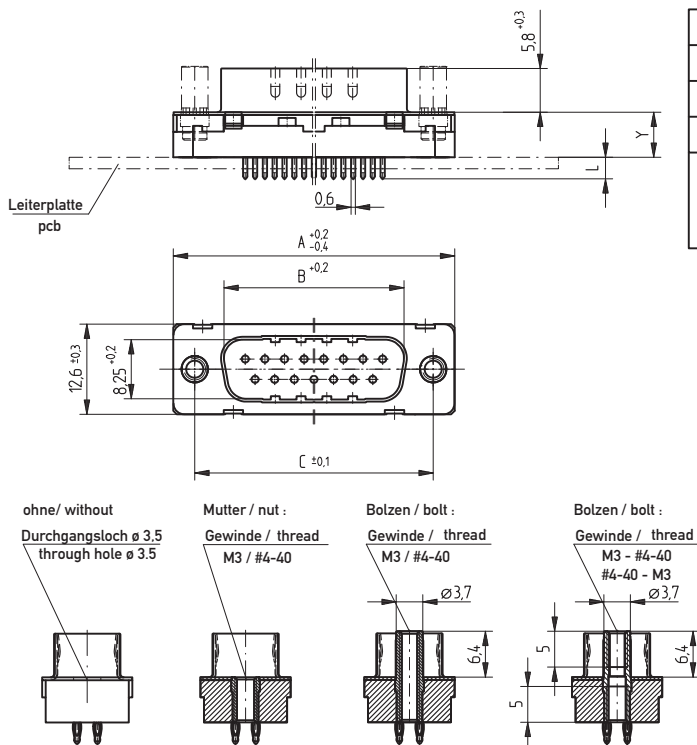

Layout: Version 1 / 2

Dimensional Drawing Solder

9	31.0	16.8	25.0	10.96	8.22	2.74	1.37
15	39.3	25.1	33.3	19.18	16.44	2.74	1.37
25	53.0	38.9	47.0	33.12	30.36	2.76	1.38
37	69.5	55.3	63.5	49.68	46.92	2.76	1.38
Pohlzahl No. of contacts	A	B	C	D	E	F	G

Layout:

All dimensions in mm

D-Sub Connectors

Vertical Male

Dimensional Drawing Pressfit (Clip)

9	31.0	16.8	25.0	10.96	8.22	2.74	1.37
15	39.3	25.1	33.3	19.18	16.44	2.74	1.37
25	53.0	38.9	47.0	33.12	30.36	2.76	1.38
37	69.5	55.3	63.5	49.68	46.92	2.76	1.38
Pohlzahl No. of contacts	A	B	C	D	E	F	G

Metal plating of plated-through hole see drawing 164062 No. 6 + 12

Dimensional Drawing Pressfit (Screw)

9	31.0	16.8	25.0	10.96	8.22	2.74	1.37
15	39.3	25.1	33.3	19.18	16.44	2.74	1.37
25	53.0	38.9	47.0	33.12	30.36	2.76	1.38
37	69.5	55.3	63.5	49.68	46.92	2.76	1.38
Pohlzahl No. of contacts	A	B	C	D	E	F	G

Metal plating of plated-through hole see drawing 164062 No. 6 + 12

All dimensions in mm

Ordering Information

SMT Versions

No. of Pins	Termination	Y Assembly Height	L Termination Length	Accessory Mating Side	Accessory Terminal Side	Packaging	Part Number
9	SMT	6.3 mm	–	None	–	Tray (48 pcs)	174385
9	SMT	6.3 mm	–	None	–	Tape & Reel (120 pcs)	194250
9	SMT	6.3 mm	–	Thread M3	–	Tray (48 pcs)	164001
9	SMT	6.3 mm	–	Thread M3	–	Tape & Reel (120 pcs)	194254
9	SMT	6.3 mm	–	Thread 4-40 UNC	–	Tray (48 pcs)	164005
9	SMT	6.3 mm	–	Thread 4-40 UNC	–	Tape & Reel (120 pcs)	194253
9	SMT	6.3 mm	–	Threaded bolt M3	–	Tray (48 pcs)	164009
9	SMT	6.3 mm	–	Threaded bolt M3	–	Tape & Reel (120 pcs)	194252
9	SMT	6.3 mm	–	Threaded bolt 4-40 UNC	–	Tray (48 pcs)	204263
9	SMT	6.3 mm	–	Threaded bolt 4-40 UNC	–	Tape & Reel (120 pcs)	194251