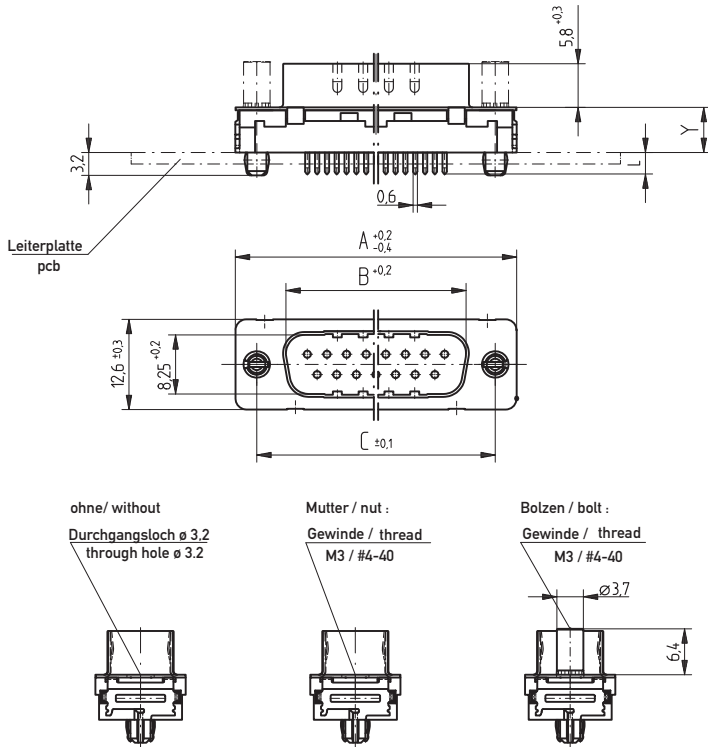

Layout: Version 1 / 2

Dimensional Drawing Solder

9	31.0	16.8	25.0	10.96	8.22	2.74	1.37
15	39.3	25.1	33.3	19.18	16.44	2.74	1.37
25	53.0	38.9	47.0	33.12	30.36	2.76	1.38
37	69.5	55.3	63.5	49.68	46.92	2.76	1.38
Pohlzahl No. of contacts	A	B	C	D	E	F	G

Layout:

All dimensions in mm

D-Sub Connectors

Vertical Male

Dimensional Drawing Pressfit (Clip)

9	31.0	16.8	25.0	10.96	8.22	2.74	1.37
15	39.3	25.1	33.3	19.18	16.44	2.74	1.37
25	53.0	38.9	47.0	33.12	30.36	2.76	1.38
37	69.5	55.3	63.5	49.68	46.92	2.76	1.38
Pohlzahl No. of contacts	A	B	C	D	E	F	G

Metal plating of plated-through hole see drawing 164062 No. 6 + 12

Dimensional Drawing Pressfit (Screw)

9	31.0	16.8	25.0	10.96	8.22	2.74	1.37
15	39.3	25.1	33.3	19.18	16.44	2.74	1.37
25	53.0	38.9	47.0	33.12	30.36	2.76	1.38
37	69.5	55.3	63.5	49.68	46.92	2.76	1.38
Pohlzahl No. of contacts	A	B	C	D	E	F	G

Metal plating of plated-through hole see drawing 164062 No. 6 + 12

All dimensions in mm

Ordering Information

SMT Versions

No. of Pins	Termination	Y Assembly Height	L Termination Length	Accessory Mating Side	Accessory Terminal Side	Packaging	Part Number
9	SMT	6.3 mm	–	None	–	Tray (48 pcs)	174385
9	SMT	6.3 mm	–	None	–	Tape & Reel (120 pcs)	194250
9	SMT	6.3 mm	–	Thread M3	–	Tray (48 pcs)	164001
9	SMT	6.3 mm	–	Thread M3	–	Tape & Reel (120 pcs)	194254
9	SMT	6.3 mm	–	Thread 4-40 UNC	–	Tray (48 pcs)	164005
9	SMT	6.3 mm	–	Thread 4-40 UNC	–	Tape & Reel (120 pcs)	194253
9	SMT	6.3 mm	–	Threaded bolt M3	–	Tray (48 pcs)	164009
9	SMT	6.3 mm	–	Threaded bolt M3	–	Tape & Reel (120 pcs)	194252
9	SMT	6.3 mm	–	Threaded bolt 4-40 UNC	–	Tray (48 pcs)	204263
9	SMT	6.3 mm	–	Threaded bolt 4-40 UNC	–	Tape & Reel (120 pcs)	194251