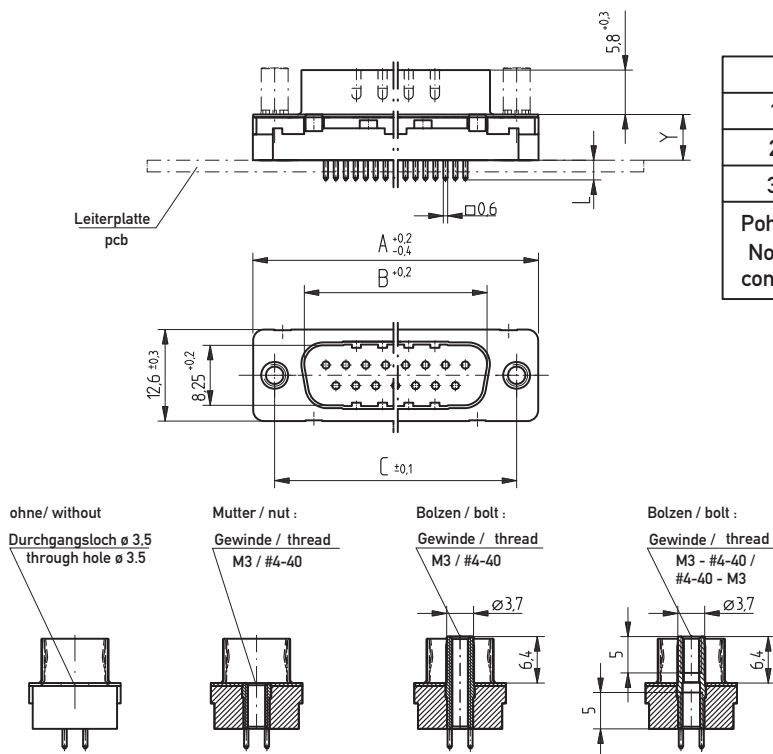

Dimensional Drawing THR

9	31.0	16.8	25.0	10.96	8.22	2.74	1.37
15	39.3	25.1	33.3	19.18	16.44	2.74	1.37
25	53.0	38.9	47.0	33.12	30.36	2.76	1.38
37	69.5	55.3	63.5	49.68	46.92	2.76	1.38
Pohlzahl No. of contacts	A	B	C	D	E	F	G

Layout: Version 1 / 2

Dimensional Drawing Solder

9	31.0	16.8	25.0	10.96	8.22	2.74	1.37
15	39.3	25.1	33.3	19.18	16.44	2.74	1.37
25	53.0	38.9	47.0	33.12	30.36	2.76	1.38
37	69.5	55.3	63.5	49.68	46.92	2.76	1.38
Pohlzahl No. of contacts	A	B	C	D	E	F	G

Layout:

All dimensions in mm

D-Sub Connectors

Vertical Male

Dimensional Drawing Pressfit (Clip)

9	31.0	16.8	25.0	10.96	8.22	2.74	1.37
15	39.3	25.1	33.3	19.18	16.44	2.74	1.37
25	53.0	38.9	47.0	33.12	30.36	2.76	1.38
37	69.5	55.3	63.5	49.68	46.92	2.76	1.38
Pohlzahl No. of contacts	A	B	C	D	E	F	G