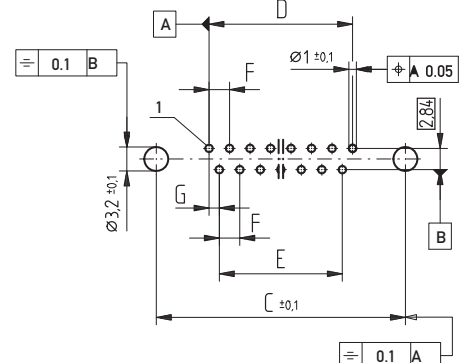

Layout: Version 1 / 2

Dimensional Drawing Solder

9	31.0	16.8	25.0	10.96	8.22	2.74	1.37
15	39.3	25.1	33.3	19.18	16.44	2.74	1.37
25	53.0	38.9	47.0	33.12	30.36	2.76	1.38
37	69.5	55.3	63.5	49.68	46.92	2.76	1.38
Pohlzahl No. of contacts	A	B	C	D	E	F	G

Layout:

All dimensions in mm

D-Sub Connectors

Vertical Male

Dimensional Drawing Pressfit (Clip)

9	31.0	16.8	25.0	10.96	8.22	2.74	1.37
15	39.3	25.1	33.3	19.18	16.44	2.74	1.37
25	53.0	38.9	47.0	33.12	30.36	2.76	1.38
37	69.5	55.3	63.5	49.68	46.92	2.76	1.38
Pohlzahl No. of contacts	A	B	C	D	E	F	G