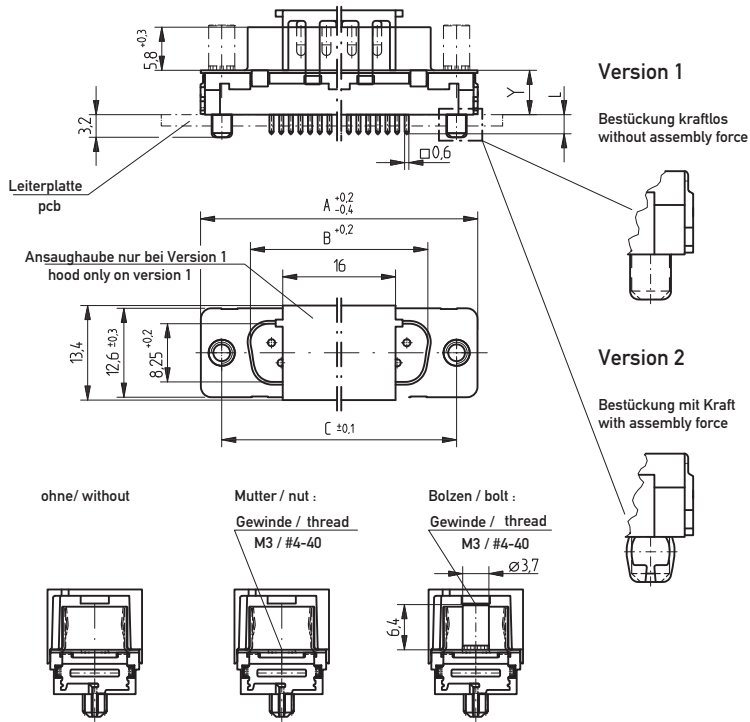

Dimensional Drawing THR

9	31.0	16.8	25.0	10.96	8.22	2.74	1.37
15	39.3	25.1	33.3	19.18	16.44	2.74	1.37
25	53.0	38.9	47.0	33.12	30.36	2.76	1.38
37	69.5	55.3	63.5	49.68	46.92	2.76	1.38
Pohlzahl No. of contacts	A	B	C	D	E	F	G

Layout: Version 1 / 2

Dimensional Drawing Solder

9	31.0	16.8	25.0	10.96	8.22	2.74	1.37
15	39.3	25.1	33.3	19.18	16.44	2.74	1.37
25	53.0	38.9	47.0	33.12	30.36	2.76	1.38
37	69.5	55.3	63.5	49.68	46.92	2.76	1.38
Pohlzahl No. of contacts	A	B	C	D	E	F	G

Layout:

All dimensions in mm

D-Sub Connectors

Vertical Male

Dimensional Drawing Pressfit (Clip)

9	31.0	16.8	25.0	10.96	8.22	2.74	1.37
15	39.3	25.1	33.3	19.18	16.44	2.74	1.37
25	53.0	38.9	47.0	33.12	30.36	2.76	1.38
37	69.5	55.3	63.5	49.68	46.92	2.76	1.38
Pohlzahl No. of contacts	A	B	C	D	E	F	G