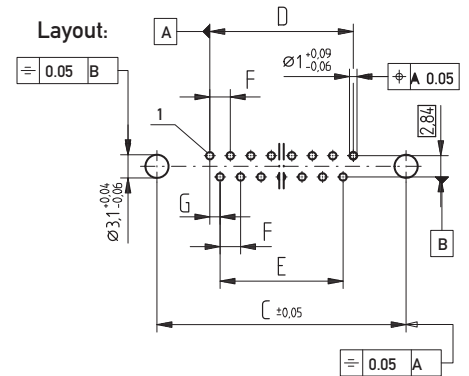

9	31.0	16.8	25.0	10.96	8.22	2.74	1.37
15	39.3	25.1	33.3	19.18	16.44	2.74	1.37
25	53.0	38.9	47.0	33.12	30.36	2.76	1.38
37	69.5	55.3	63.5	49.68	46.92	2.76	1.38
Pohlzahl No. of contacts	A	B	C	D	E	F	G

Metal plating of plated-through hole see drawing 164062 No. 6 + 12