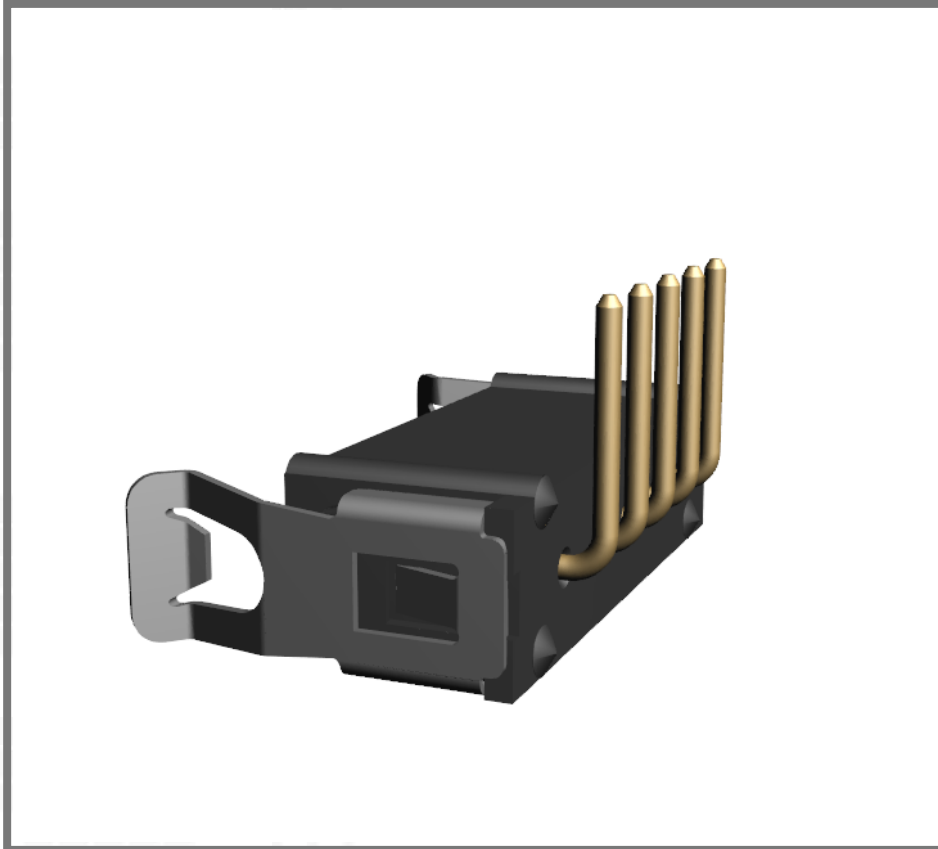

M80-8760505

Datamate L-Tek SIL Male Horizontal PC Tail Connector

2.00mm Pitch, 3mm Tail, Latched, Gold, 5 way

Technical Drawing:

[M80-8760505.pdf](#)

Website:

[M80-8760505](#)

[Request a free sample](#)