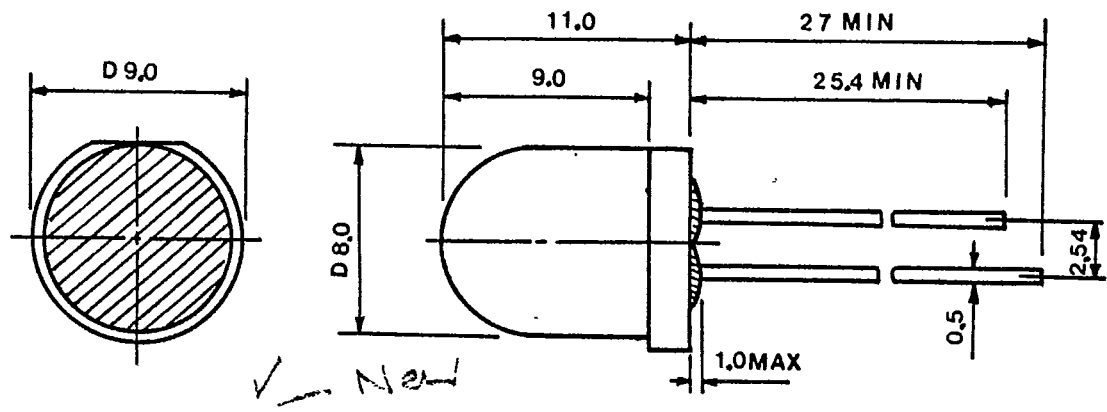

SELECTION GUIDE

PART NO.	SOURCE (DICE)	LENSE TYPE (RESIN)	AXIAL LUMINOUS INTENSITY IN MCD @ 20mA		VIEWING ANGLE
			MIN	TYP	
✓ L-793 SRC	RED SUPPER BRIGHT (GaAlAs)	Water Clear	150	200	90°
✓ L-793 SRD	RED SUPPER BRIGHT (GaAlAs)	RED DIFFUSED	15	20	140°
✓ L-793 ID	RED HIGH INTENSITY (GaAsP/GaP)	RED DIFFUSED	4.0	12.0	140°
L-793 GD	GREEN (GaP)	GREEN DIFFUSED	4.0	8.0	140°
L-793 YD	YELLOW (GaAsP/GaP)	YELLOW DIFFUSED	6.0	12.0	140°
L-793 AD	AMBER (GaAsP/GaP)	AMBER DIFFUSED	5.0	12.0	140°
L-793 ED	ORNAGE (GaAsP/GaP)	ORANGE DIFFUSED	5.0	10.0	140°