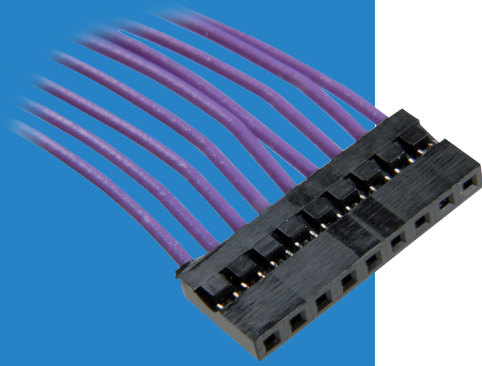

# M22 Connectors

## Female Crimp Housings

- Female crimp housing - contacts are ordered separately (shown on following page).
- For polarising key use **order code M22-0340000**.

2mm (.079") PITCH

### HOW TO ORDER

**M22 - 30 X XX 00**

**SERIES CODE**

**TYPE**

1	Single Row
2	Double Row

**NO. OF CONTACTS PER ROW**

02 to 20

All dimensions in mm.