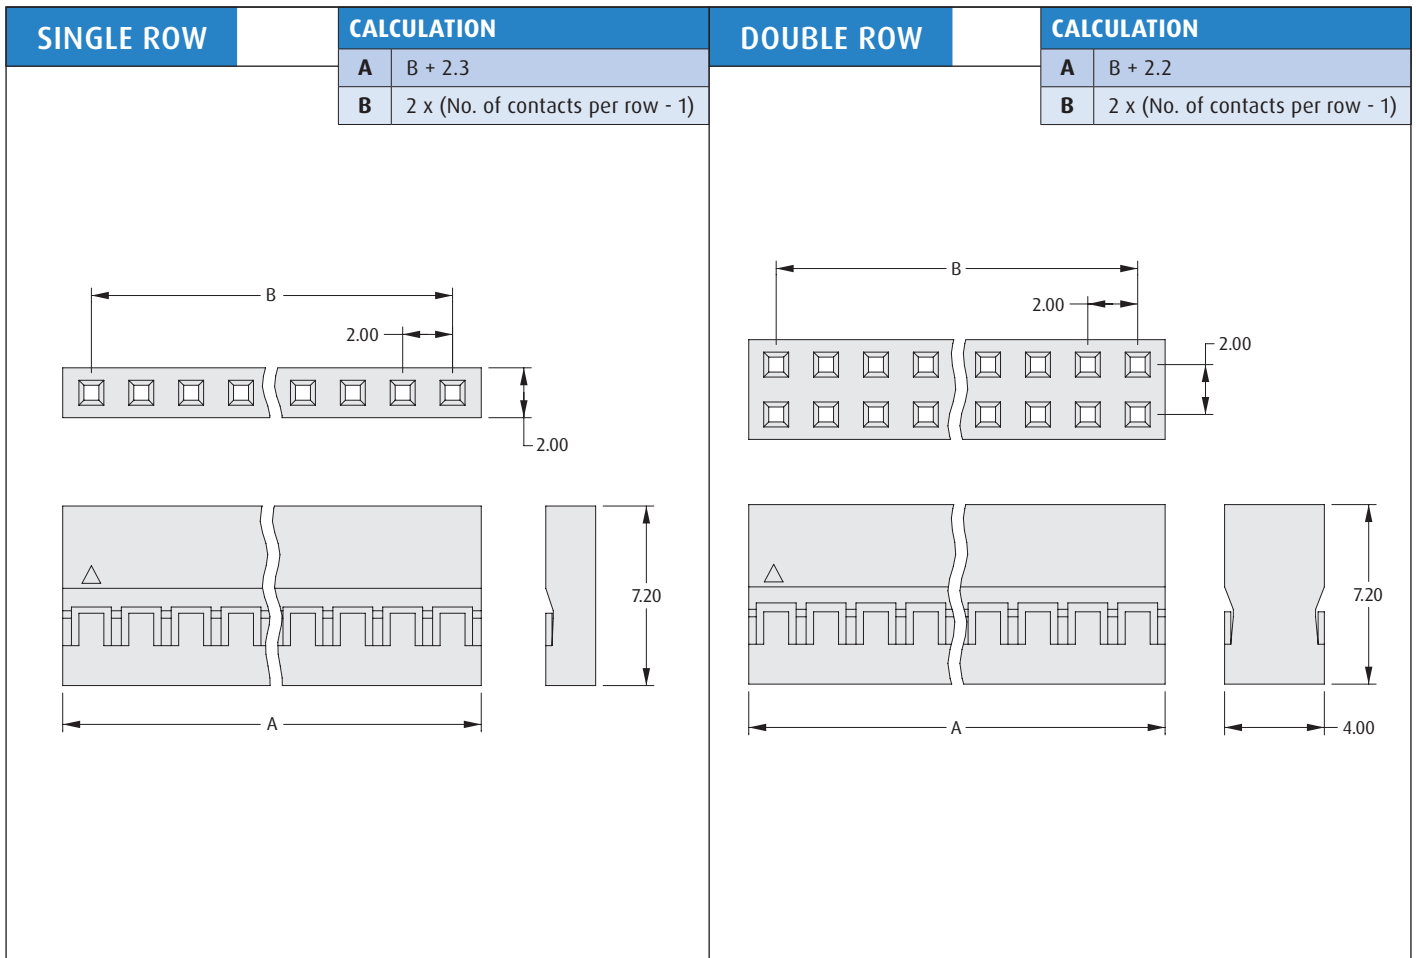

## Female Crimp Housings

- Female crimp housing - contacts are ordered separately (shown on following page).
- For polarising key use **order code M22-0340000**.

2mm (.079") PITCH

### HOW TO ORDER

**M22 - 30 X XX 00**

**SERIES CODE**

**TYPE**

1	Single Row
2	Double Row

**NO. OF CONTACTS PER ROW**

02 to 20

All dimensions in mm.