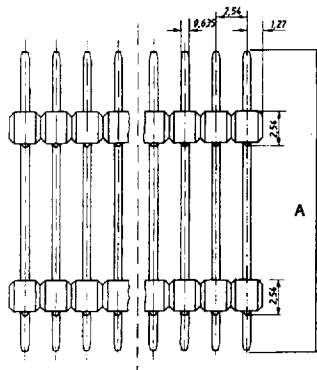

Plug connector with double hood – one-row or two-row straight

TECHNICAL DATA

Volume resistance:	4 mΩ plug/socket
Operating voltage:	VDE 0110/A, 250 V
Operating current:	+ 70° C – 5.0 A
Insulating resistance:	≥ 109 Ω
Operating temperature range:	– 45° C to + 115° C
With drawing force per contact:	≥ 0.15 N
Insulator:	Polyamid 6.6
Contact material:	Cu Zn F 65
Contact finish:	gold over nickel or tin over nickel

one-row straight

two-row straight

Standard pin length = A	
	24,9
	29,0
	37,8
	40,8
	45,3

Part numbers

see following pages

9017935 0000239 703

Part Number

Order example

Header, long latch, pin length 2.9 mm, 34 pos., right angled solder pin, without printing

Quality class

Part number

3	CSPS 34 HVAP 2,90	141 A 10969 X
2	CSPS 34 HVAP 2,90	141 B 10969 X
1	CSPS 34 HVAP 2,90	141 C 10969 X