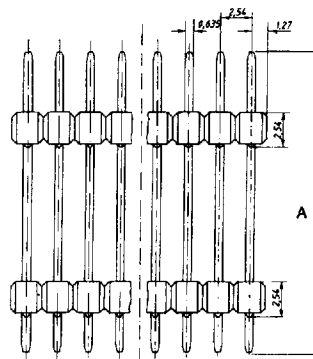

Plug connector with double hood – one-row or two-row straight

TECHNICAL DATA

Volume resistance:	4 mΩ plug/socket
Operating voltage:	VDE 0110/A, 250 V
Operating current:	+ 70° C – 5.0 A
Insulating resistance:	≥ 109 Ω
Operating temperature range:	– 45° C to + 115° C
With drawing force per contact:	≥ 0.15 N
Insulator:	Polyamid 6.6
Contact material:	Cu Zn F 65
Contact finish:	gold over nickel or tin over nickel

one-row straight

two-row straight

Standard pin length = A	
	24,9
	29,0
	37,8
	40,8
	45,3

Part numbers

see following pages

9017935 0000239 703

Part Number

Order example

Header, long latch, pin length 2.9 mm, 34 pos., right angled solder pin, without printing

Quality class

Part number

3	CSPS 34 HVAP 2,90	141 A 10969 X
2	CSPS 34 HVAP 2,90	141 B 10969 X
1	CSPS 34 HVAP 2,90	141 C 10969 X