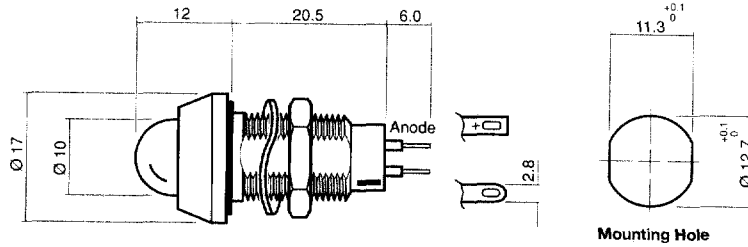

651 Series: | Ø 12.7 mm Mounting Domed Lens (Voltage Option)

- Black anodising aluminium
- Robust lens assembly
- Large lens for wide angle viewing
- MLQ 10
- IP67 sealing
- MTBF 90,000hrs

SCALE 1:1
DIMENSIONS IN MM
(TYPICAL)

Ordering information and technical characteristics (Ta = 25°C)

Order code	Colour	Lens	Voltage DC Vopr	Current DC Iopr	Luminous Intensity Iv @ Iopr	Wave Length λp	Viewing Angle (Inclusive)	Operating Temp Topr	Storage Temp Tstg
651 - 102 - 04	GaAlAs Red		1.9	20	200	660			
651 - 105 - 04	Red		2.0	20	40	635			
651 - 111 - 04	Yellow		2.1	20	40	590			
651 - 114 - 04	Green		2.2	20	40	565			
651 - 102 - 20	GaAlAs Red		5/6	15/20	150/200	660			
651 - 105 - 20	Red		5/6	15/20	30/40	635			
651 - 111 - 20	Yellow		5/6	15/20	30/40	590			
651 - 114 - 20	Green		5/6	15/20	30/40	565			
651 - 102 - 21	GaAlAs Red		12	20	200	660			
651 - 105 - 21	Red		12	20	40	635			
651 - 111 - 21	Yellow		12	20	40	590			
651 - 114 - 21	Green		12	20	40	565			
651 - 102 - 22	GaAlAs Red	Coloured Diffused	24	20	200	660	180	-40 to +85	-50 to +100
651 - 105 - 22	Red		24	20	40	635			
651 - 111 - 22	Yellow		24	20	40	590			
651 - 114 - 22	Green		24	20	40	565			
651 - 102 - 23	GaAlAs Red		28	20	200	660			
651 - 105 - 23	Red		28	20	40	635			
651 - 111 - 23	Yellow		28	20	40	590			
651 - 114 - 23	Green		28	20	40	565			
651 - 102 - 24	GaAlAs Red		48	20	200	660			
651 - 105 - 24	Red		48	20	40	635			
651 - 111 - 24	Yellow		48	20	40	590			
651 - 114 - 24	Green		48	20	40	565			
			V	mA	mcd	nm	deg	°C	°C

631 Series: | Ø 12.7 mm Mounting Flat Lens (Neon)

- High brightness neon elements in three colours
- Medium voltage operation
- IP67 sealing
- MTBF half life 25,000hrs (Green 10,000hrs)

SCALE 1:1
DIMENSIONS IN MM
(TYPICAL)