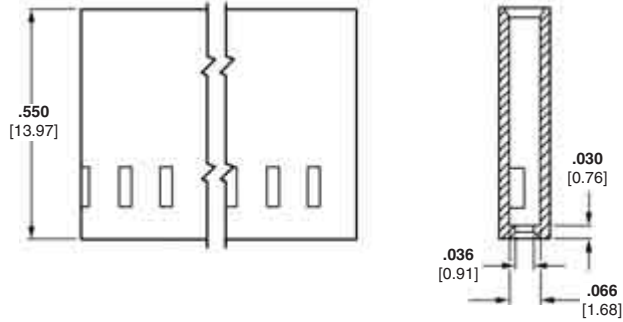

Mini-Tandem Spring Housings, Single-Row

.100 [2.54] Centerline

Material — Black glass-filled polyester, 94V-0 rated

Technical Documents — pages 277, 278

Product Specification
108-25031

Application Specification
114-25021

Minimum mating post length is .140 [3.55].

Material—Natural color nylon, 94V-2 rated

Keying Plug
Part No. 531226-1
(Plugs directly into housing)

Note: Mini-Tandem Spring contacts for use in these housings are shown on page 269.

No. of Pos.	Dimensions			Housing Part No.
	A	B	C	
2	.200 [5.08]	1	.100 [2.54]	530554-1
4	.400 [10.16]	3	.300 [7.62]	530554-3
8	.800 [20.32]	7	.700 [17.78]	530554-7
12	1.200 [30.48]	11	1.100 [27.94]	1-530554-1
16	1.600 [40.64]	15	1.500 [38.10]	1-530554-5
18	1.800 [45.72]	17	1.700 [43.18]	1-530554-7
20	2.000 [50.80]	19	1.900 [48.26]	1-530554-9
22	2.200 [55.88]	21	2.100 [53.34]	2-530554-1