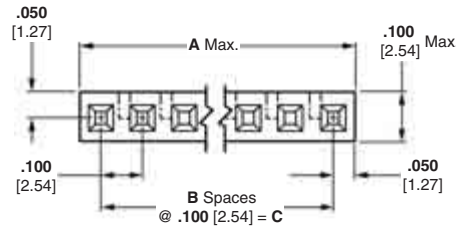

Mini-Tandem Spring Housings, Single-Row

.100 [2.54] Centerline

Material — Black glass-filled polyester, 94V-0 rated

Technical Documents — pages 277, 278

Product Specification
108-25031

Application Specification
114-25021

Minimum mating post length is .140 [3.55].

Material—Natural color nylon, 94V-2 rated

Keying Plug
Part No. 531226-1
(Plugs directly into housing)

Note: Mini-Tandem Spring contacts for use in these housings are shown on page 269.

No. of Pos.	Dimensions			Housing Part No.
	A	B	C	
2	.200 [5.08]	1	.100 [2.54]	530554-1
4	.400 [10.16]	3	.300 [7.62]	530554-3
8	.800 [20.32]	7	.700 [17.78]	530554-7
12	1.200 [30.48]	11	1.100 [27.94]	1-530554-1
16	1.600 [40.64]	15	1.500 [38.10]	1-530554-5
18	1.800 [45.72]	17	1.700 [43.18]	1-530554-7
20	2.000 [50.80]	19	1.900 [48.26]	1-530554-9
22	2.200 [55.88]	21	2.100 [53.34]	2-530554-1