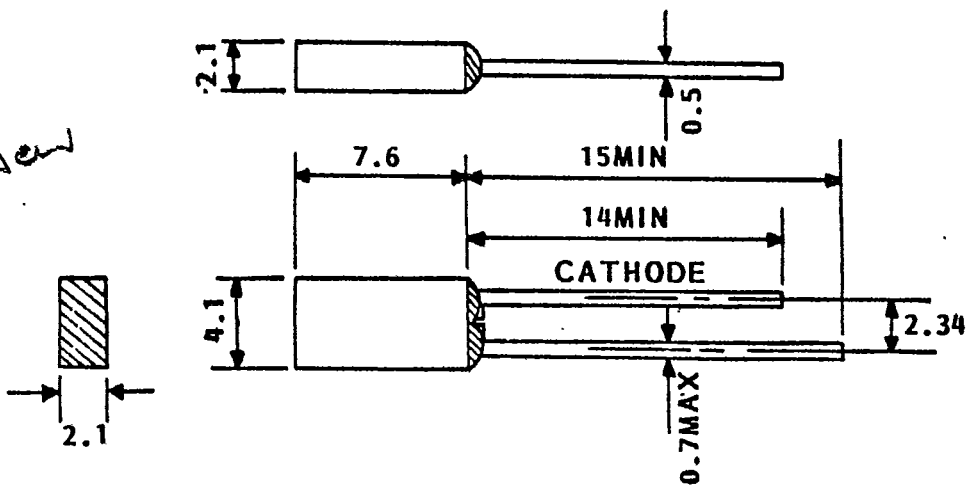

L-6 5 2

UNIT: MM  
 Tolerance: ±0.2

*OK*

*V-New*

**SELECTION GUIDE**

PART NO.	SOURCE (DICE)	LENSE TYPE (RESIN)	AXIAL LUMINOUS INTENSITY IN MCD @ 20mA		VIEWING ANGLE DEGREE
			MIN	TYP	
✓ L-652HD	RED HIGH EFFICIENCY (Gap)	Red Diff.	0.4	0.8	120
✓ L-652ID	RED HIGH INTENSITY (GaAsP/Gap)	Red Diff.	1.0	3.0	120
✓ L-652ED	ORANGE (GaAsP/Gap)	Orange Diff.	1.0	3.0	120
L-652GD	GREEN (Gap)	Green Diff.	1.0	1.5	120
✓ L-652YD	YELLOW (GaAsP/Gap)	Yellow Diff.	3.0	5.0	120