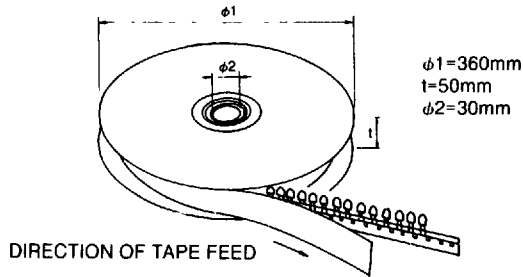

APPLICATION NOTES

[4] Packaging Reel Packaging

a) Reel type

Content

LED Type	Quantity/Reel
$\phi 3$ Series	2000 pcs
$\phi 5$ Series	1000 pcs

T-1 and T- 1 3/4 packages

*Lamps with external shapes other than those above are also available. Please consult Marktech.