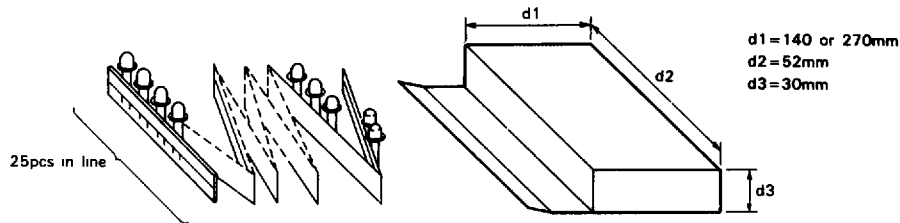

b) Zigzag wound tape

At tape beginning and end, there is additional space for 4 pcs or more

Content

LED Type	Quantity/Box
$\phi 3$ Series	2000 or 5000 pcs
$\phi 5$ Series	1000 or 2000 pcs

marktech

5 Hemlock Street • Latham, New York • (518) 786-6591 • FAX (518) 786-6599