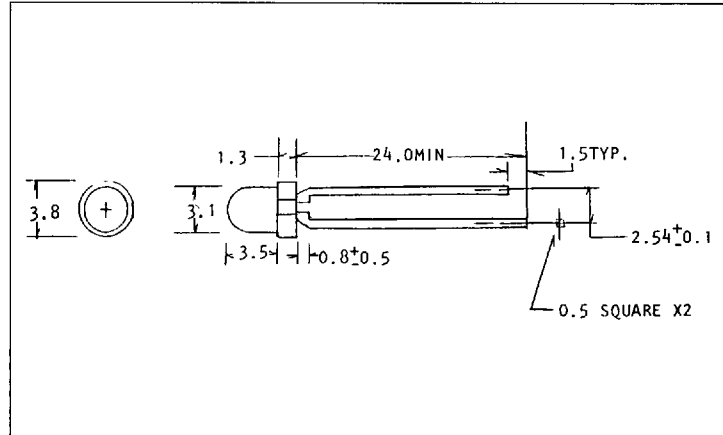

Standard T-1 LED Lamps

FEATURES

- Excellent on/off contrasts
- Wide viewing angle
- Solid state reliability
- Choice of clear or diffused lens
- Available in five colors/materials

MAXIMUM RATINGS (Ta = 25°C)

PART NO.	FORWARD CURRENT (I_F) (mA)	REVERSE VOLTAGE (V_R) (V)	POWER DISSIPATION (P_D) (mW)	OPERATING TEMPERATURE (T_{opr}) (°C)	STORAGE TEMPERATURE (T_{stg}) (°C)
MT230-R	30	5	85	-25~+85	-25~+100
MT230-G	30	5	85	-25~+85	-25~+100
MT230-Y	30	5	85	-25~+85	-25~+100
MT230-O	30	5	85	-25~+85	-25~+100
MT230-HR	30	5	85	-25~+85	-25~+100
MT240-R	30	5	85	-25~+85	-25~+100
MT240-G	30	5	85	-25~+85	-25~+100
MT240-Y	30	5	85	-25~+85	-25~+100
MT240-O	30	5	85	-25~+85	-25~+100
MT240-HR	30	5	85	-25~+85	-25~+100

OPTO-ELECTRICAL CHARACTERISTICS (Ta = 25°C)

PART NO.	MATERIAL	LENS COLOR	VIEWING ANGLE	LUMINOUS INTENSITY (mcd)				FORWARD VOLTAGE (V)			REVERSE CURRENT		PEAK WAVELENGTH (nm)
				typ.	min.	typ.	@mA	typ.	max.	@mA	μA	V_r	
MT230-R	GaP/GaP	Red Clear	60°	1.5	4.0	10	2.1	3.0	20	100	5	700	
MT230-G	GaP/GaP	Green Clear	60°	8.0	20.0	10	2.1	3.0	20	100	5	567	
MT230-Y	GaAsP/GaP	Yellow Clear	60°	6.5	17.0	10	2.1	3.0	20	100	5	585	
MT230-O	GaAsP/GaP	Orange Clear	60°	9.0	24.0	10	2.1	3.0	20	100	5	635	
MT230-HR	GaAsP/GaP	Red Clear	60°	9.0	24.0	10	2.1	3.0	20	100	5	635	
MT240-R	GaP/GaP	Red Diff	75°	0.5	1.5	10	2.1	3.0	20	100	5	700	
MT240-G	GaP/GaP	Green Diff	75°	2.0	6.0	10	2.1	3.0	20	100	5	567	
MT240-Y	GaAsP/GaP	Yellow Diff	75°	2.0	5.0	10	2.1	3.0	20	100	5	585	
MT240-O	GaAsP/GaP	Orange Diff	75°	2.5	7.0	10	2.1	3.0	20	100	5	635	
MT240-HR	GaAsP/GaP	Red Diff	75°	2.5	7.0	10	2.1	3.0	20	100	5	635