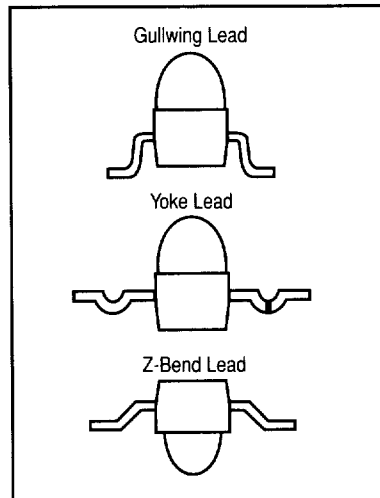

### T-3/4 Square Base, Diffused & Clear with Offset Lens

Part Number	Source Color	Wave-length $\lambda_p$ (nm)	Lens Color	Typical Viewing Angle	Forward Voltage $V_F$ (V)		Luminous Intensity $I_V$ (mcd)		Notes
					typ	max	min	typ	
QTLP912-2	[Red]	635	Water Clear	25°	2.0	2.8	16.0	80.0	4
QTLP913-2			Red Diffused	50°	2.0	2.8	16.0	80.0	4
QTLP912-3	Yellow	585	Water Clear	25°	2.0	2.8	18.0	30.0	4
QTLP913-3			Yellow Diffused	50°	2.0	2.8	16.0	30.0	4
QTLP912-4	[Green]	565	Water Clear	25°	2.1	2.8	30.0	50.0	4
QTLP913-4			Green Diffused	50°	2.1	2.8	11.5	50.0	4
QTLP912-5	[Green]	555	Water Clear	25°	2.0	2.8	4.0	6.3	4
QTLP913-5			Green Diffused	50°	2.0	2.8	1.6	2.5	4
QTLP912-7	[Red]	660	Water Clear	25°	2.0	2.8	113	170	4
QTLP913-7			Red Diffused	50°	1.7	2.4	72	108	4
QTLP912-8	[Water Clear]	610	Water Clear	25°	2.0	2.8	6.3	10.0	4

### T-3/4 Square Base, Diffused

Part Number	Source Color	Wave-length $\lambda_p$ (nm)	Lens Color	Typical Viewing Angle	Forward Voltage $V_F$ (V)		Luminous Intensity $I_V$ (mcd)		Notes
					typ	max	min	typ	
MV6700A	[Red]	635	Red Diffused	50°	1.8	3.0	1.0	3.0	3
MV6400A	[Green]	565	Green Diffused	40°	2.0	3.0	1.0	3.0	3
MV6300A	Yellow	585	Yellow Diffused	50°	2.0	3.0	1.0	3.0	3
HLMP-Q150A	[Red]	660	Red Diffused	50°	1.6	1.8	1.0	1.8	1
HLMP-Q155A	[Red]	660	Red Diffused	50°	1.6	1.8	2.0	4.0	1
HLMP-6305A	[Water Clear]	635	Water Clear	25°	1.8	3.0	3.0	12.0	3
HLMP-6505A	[Water Clear]	565	Water Clear	25°	2.0	3.0	3.0	12.0	3
HLMP-6405A	Yellow	585	Water Clear	25°	2.0	3.0	3.0	12.0	3
HLMP-Q105A	[Water Clear]	660	Water Clear	25°	1.8	2.4	20.0	50.0	4
HLMP-Q101A	[Red]	660	Red Diffused	50°	1.8	2.4	22.0	45.0	4

### OPTIONS

These T-3/4 Square Base products are available in Surface Mount Configurations packaged in bulk or tape reel, in three lead form configurations: 1) Gullwing, 2) Yoke and 3) Z-bend.

To order T-3/4 Square Base products in bulk or on tape and reel, include the appropriate standard part number and suffix code to specify configuration and optional features.