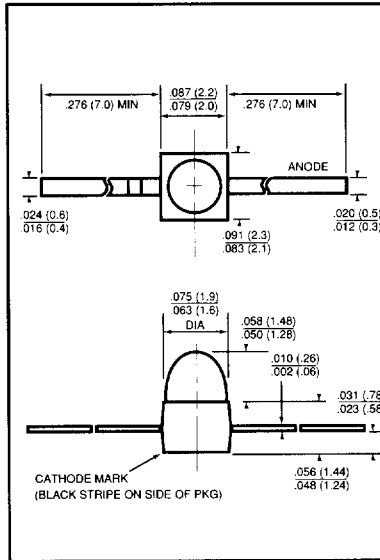

### T-3/4 Square Base, Diffused & Clear with Offset Lens

Part Number	Source Color	Wave-length $\lambda_p$ (nm)	Lens Color	Typical Viewing Angle	Forward Voltage $V_F$ (V)		Luminous Intensity $I_V$ (mcd)		Notes
					typ	max	min	typ	
QTLP912-2	[Red]	635	Water Clear	25°	2.0	2.8	16.0	80.0	4
QTLP913-2			Red Diffused	50°	2.0	2.8	16.0	80.0	4
QTLP912-3	Yellow	585	Water Clear	25°	2.0	2.8	18.0	30.0	4
QTLP913-3			Yellow Diffused	50°	2.0	2.8	16.0	30.0	4
QTLP912-4	[Green]	565	Water Clear	25°	2.1	2.8	30.0	50.0	4
QTLP913-4			Green Diffused	50°	2.1	2.8	11.5	50.0	4
QTLP912-5	[Green]	555	Water Clear	25°	2.0	2.8	4.0	6.3	4
QTLP913-5			Green Diffused	50°	2.0	2.8	1.6	2.5	4
QTLP912-7	[Red]	660	Water Clear	25°	2.0	2.8	113	170	4
QTLP913-7			Red Diffused	50°	1.7	2.4	72	108	4
QTLP912-8	[Water Clear]	610	Water Clear	25°	2.0	2.8	6.3	10.0	4

### T-3/4 Square Base, Diffused

Part Number	Source Color	Wave-length $\lambda_p$ (nm)	Lens Color	Typical Viewing Angle	Forward Voltage $V_F$ (V)		Luminous Intensity $I_V$ (mcd)		Notes
					typ	max	min	typ	
MV6700A	[Red]	635	Red Diffused	50°	1.8	3.0	1.0	3.0	3
MV6400A	[Green]	565	Green Diffused	40°	2.0	3.0	1.0	3.0	3
MV6300A	Yellow	585	Yellow Diffused	50°	2.0	3.0	1.0	3.0	3
HLMP-Q150A	[Red]	660	Red Diffused	50°	1.6	1.8	1.0	1.8	1
HLMP-Q155A	[Red]	660	Red Diffused	50°	1.6	1.8	2.0	4.0	1
HLMP-6305A	[Water Clear]	635	Water Clear	25°	1.8	3.0	3.0	12.0	3
HLMP-6505A	[Water Clear]	565	Water Clear	25°	2.0	3.0	3.0	12.0	3
HLMP-6405A	Yellow	585	Water Clear	25°	2.0	3.0	3.0	12.0	3
HLMP-Q105A	[Water Clear]	660	Water Clear	25°	1.8	2.4	20.0	50.0	4
HLMP-Q101A	[Red]	660	Red Diffused	50°	1.8	2.4	22.0	45.0	4

### OPTIONS

These T-3/4 Square Base products are available in Surface Mount Configurations packaged in bulk or tape reel, in three lead form configurations: 1) Gullwing, 2) Yoke and 3) Z-bend.

To order T-3/4 Square Base products in bulk or on tape and reel, include the appropriate standard part number and suffix code to specify configuration and optional features.