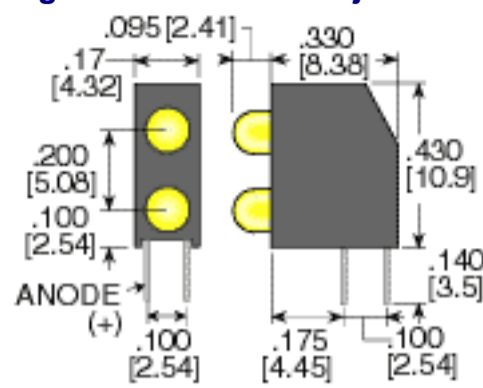

Figure 2. Standard Projection

PN Example:
21PCT170TY/Y4-140

Custom Options: Contact factory for all custom inquiries.
Retail Price; *Volume Discount Available

Lens Color/Type: Dif. = Diffused, Wtr-Clr = Water Clear