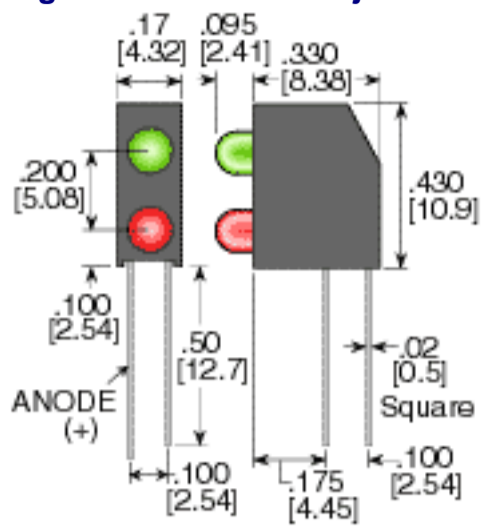

3mm Right-Angle Bilevel PCB LEDs

Series 21PCT170

Figure 1. Standard Projection

PN Example:
21PCT170G/R4