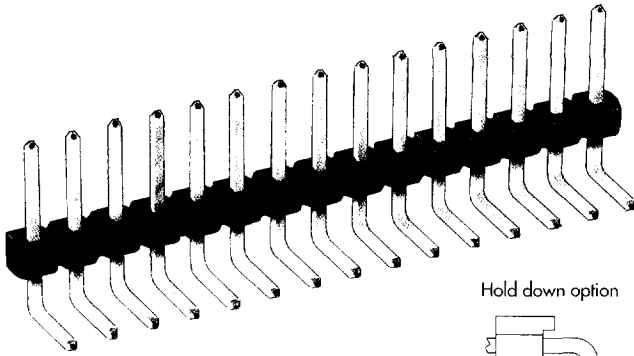

025 CONNECTORS

Horizontal Pin Headers

Single Row

A range of 0.635 mm square pin headers, suitable for wire wrapping, connector or programming applications.

- Up to 36 single row.
- Copper Alloy contact.
- Choice of mating pin lengths 5.8mm, 6.1mm and 7.0mm.
- For board retention, please add H after the series code. For example M20-975H0206. Minimum order quantities may apply.