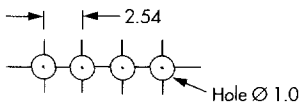

Recommended PC Board Pattern

Single Row