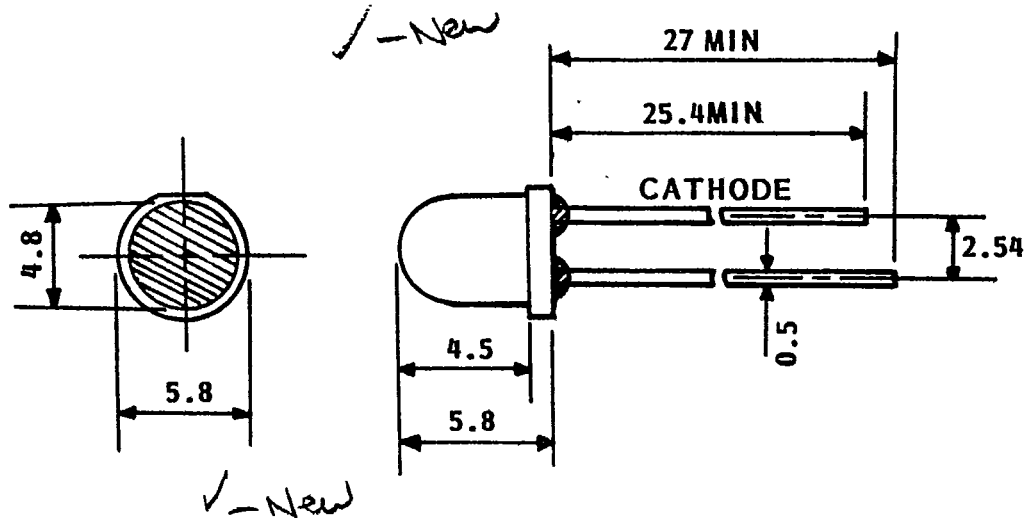

T1 3/4 (4.8mm) ROUND TYPE LED LAMP

L-83

Unit: mm

Tolerance: ± 0.2

SELECTION GUIDE

PART NO.	EMITTING COLORS (DICE)	SEGMENT COLORS	LUMINOUS INTENSITY IN MCD @ 20mA		VIEWING ANGLE
			MIN	TYP	
✓ L-83RD	RED (GaAsP)	Red Diffused	1.0	2.0	70°
✓ L-83HD	RED HIGH EFFICIENCY (GaP)	Red Diffused	1.0	3.0	70°
✓ L-83ED	ORANGE (GaAsP/GaP)	Orange Diffused	3.0	7.0	70°
L-83YD	YELLOW (GaAsP/GaP)	Yellow Diffused	4.0	8.0	70°
L-83GD	GREEN (GaP)	Green Diffused	3.0	6.0	70°