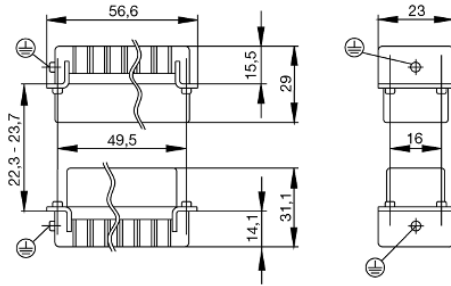

Data sheet

**HDC insert
HDC HA 10 FS**

Weidmüller Interface GmbH & Co. KG
Klingenbergstraße 16
D-32758 Detmold
Germany
Fon: +49 5231 14-0
Fax: +49 5231 14-292083
www.weidmueller.com

Drawings