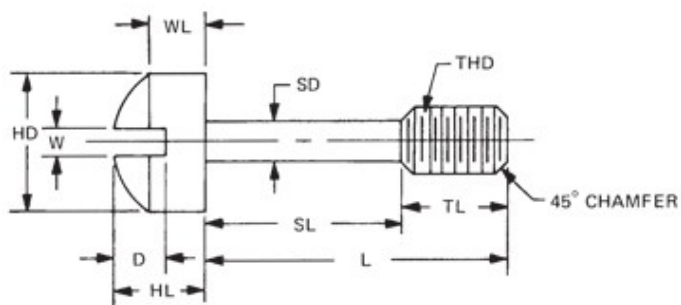

MW Industries, Inc.

Home > 6-32 Thread 7/32 head dia. Captive Panel Screw Style 4

6-32 THREAD 7/32 HEAD DIA. CAPTIVE PANEL SCREW STYLE 4

[Home](#) [Previous](#) [Next](#)
[Related Metric](#)

xxxx	x	x
Size and Thread	Material	Finish

PART: 0833 SS

Red ?'s show missing selections. [Help](#)

[Material Specifications](#)
[Ordering non-standard items](#)
[Download a Drawing](#)

Add to Cart

CALL NOW:
203 888-2133

Qty1 *

Qty2

Qty3

<input type="radio"/>	0830	6-32	7/32	.132	5/16	7/32	.095	3/32	.096	.048	.060
<input type="radio"/>	0831	6-32	7/32	.132	3/8	7/32	.095	5/32	.096	.048	.060
<input type="radio"/>	0832	6-32	7/32	.132	7/16	7/32	.095	7/32	.096	.048	.060
<input checked="" type="radio"/>	0833	6-32	7/32	.132	1/2	7/32	.095	9/32	.096	.048	.060
<input type="radio"/>	0834	6-32	7/32	.132	9/16	7/32	.095	11/32	.096	.048	.060
<input type="radio"/>	0835	6-32	7/32	.132	5/8	7/32	.095	13/32	.096	.048	.060
<input type="radio"/>	0836	6-32	7/32	.132	11/16	7/32	.095	15/32	.096	.048	.060
<input type="radio"/>	0837	6-32	7/32	.132	3/4	7/32	.095	17/32	.096	.048	.060
<input type="radio"/>	0838	6-32	7/32	.132	13/16	7/32	.095	19/32	.096	.048	.060
<input type="radio"/>	0839	6-32	7/32	.132	7/8	7/32	.095	21/32	.096	.048	.060
<input type="radio"/>	0840	6-32	7/32	.132	15/16	7/32	.095	23/32	.096	.048	.060
<input type="radio"/>	0841	6-32	7/32	.132	1	7/32	.095	25/32	.096	.048	.060