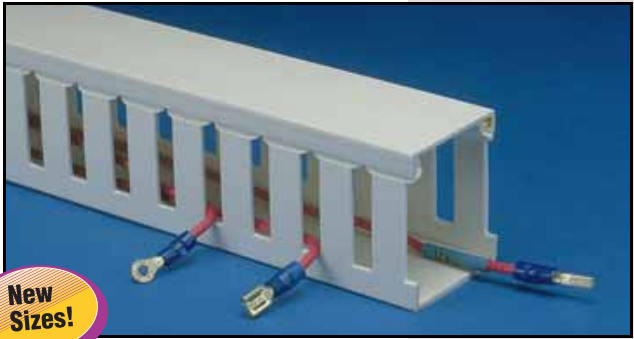

# PANDUCT® Type G — Slotted Wall Wiring Duct

## Type G Slotted Wall Wiring Duct

- Made of rigid PVC (See [pg. 34](#) for material specifications)
- Rated for continuous use temperatures up to 50°C (122°F)
- U.L. Flammability Rating: V-0
- Available in a variety of colors as a standard part†
- Provided with standard mounting holes (dimensions see [pg. 29](#))
- Available without mounting holes (See ordering information below)
- Available with adhesive backing\* (See [page 22](#) for details)

**Type G— Wiring Duct Standard Colors†:**

 LG	 DG	 WH
Light Gray	Dark Gray	White
 BL	 IB	
Black	Intrinsic Blue	

Colors shown are approximate.

**Ordering Information:**

- Order number of feet required in multiples of 6 ft or Std. Carton quantities.
- To order duct without mounting holes, add NM to Part Number.
- To order with pressure-sensitive adhesive mounting tape applied, add -A to Part Number.
- Part Number shown for Light Gray LG. To order other colors, substitute WH for White, DG for Dark Gray, BL for Black, and IB for Intrinsic Blue