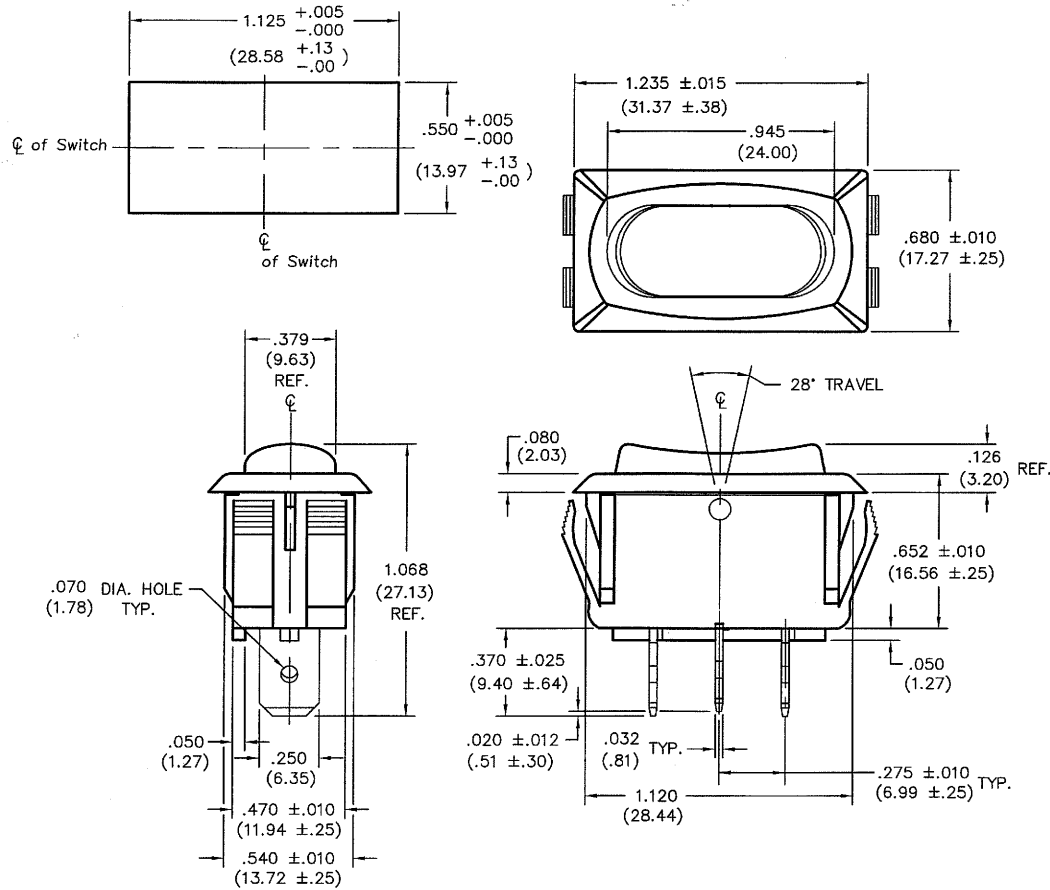

DIMENSIONS IN INCHES (MILLIMETERS)
DO NOT SCALE DRAWING

Dwg. No.

GRS-2013A-2400 & -2401

PANEL PIERCING

P/N	MATERIAL COLOR
GRS-2013A	
-2400	Button- Black BK-000 Housing- Black BK-000
-2401	Button- White WT-913 Housing- White WT-913

FORM-B4	REVISIONS	0	<p>RELEASED: 3-30-2001 DGW May 03, 2001</p> <p>REDRAWN FOR CLARITY: ADDED P/N CHART & -2401 TO DWG. NO. DGW 8-11-2008 <i>GG</i> AUG 15, 2008</p>	<p>CW INDUSTRIES Southampton, Pa. 18966</p> <p>TOLERANCES UNLESS OTHERWISE SPECIFIED</p> <table border="1"> <tr> <td>2 Place Decimal $\pm .010$</td> <td>METRIC</td> </tr> <tr> <td>3 Place Decimal $\pm .005$</td> <td>1 Place Dec. $\pm .25$mm</td> </tr> <tr> <td>Angles $\pm 1'$</td> <td>2 Place Dec. $\pm .13$mm</td> </tr> </table> <p>Made for: CW IND.</p> <p>Drawn by: DGW 3-30-2001</p> <p>Checked by: <i>G. Guld 8-15-08</i></p> <p>Approval: <i>G. Guld 8-15-08</i></p>						2 Place Decimal $\pm .010$	METRIC	3 Place Decimal $\pm .005$	1 Place Dec. $\pm .25$ mm	Angles $\pm 1'$	2 Place Dec. $\pm .13$ mm	<p>Title: ROCKER SWITCH ASSY.- CENTER OFF STYLE LINE</p> <p>1.125" x .550" PANEL</p>	
	2 Place Decimal $\pm .010$	METRIC															
	3 Place Decimal $\pm .005$	1 Place Dec. $\pm .25$ mm															
	Angles $\pm 1'$	2 Place Dec. $\pm .13$ mm															
1	<p>Division: SWITCH</p>																
<p>Dwg. No. GRS-2013A-2400 & -2401</p>																	
<p>Division: SWITCH</p>																	