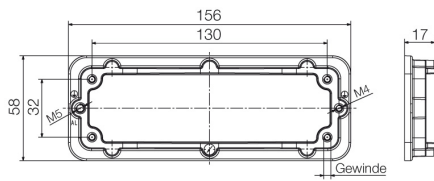

HDC IP68 24B FRAME M6

Weidmüller Interface GmbH & Co. KG
Klingenbergstraße 26
D-32758 Detmold
Germany

www.weidmueller.com

Drawings