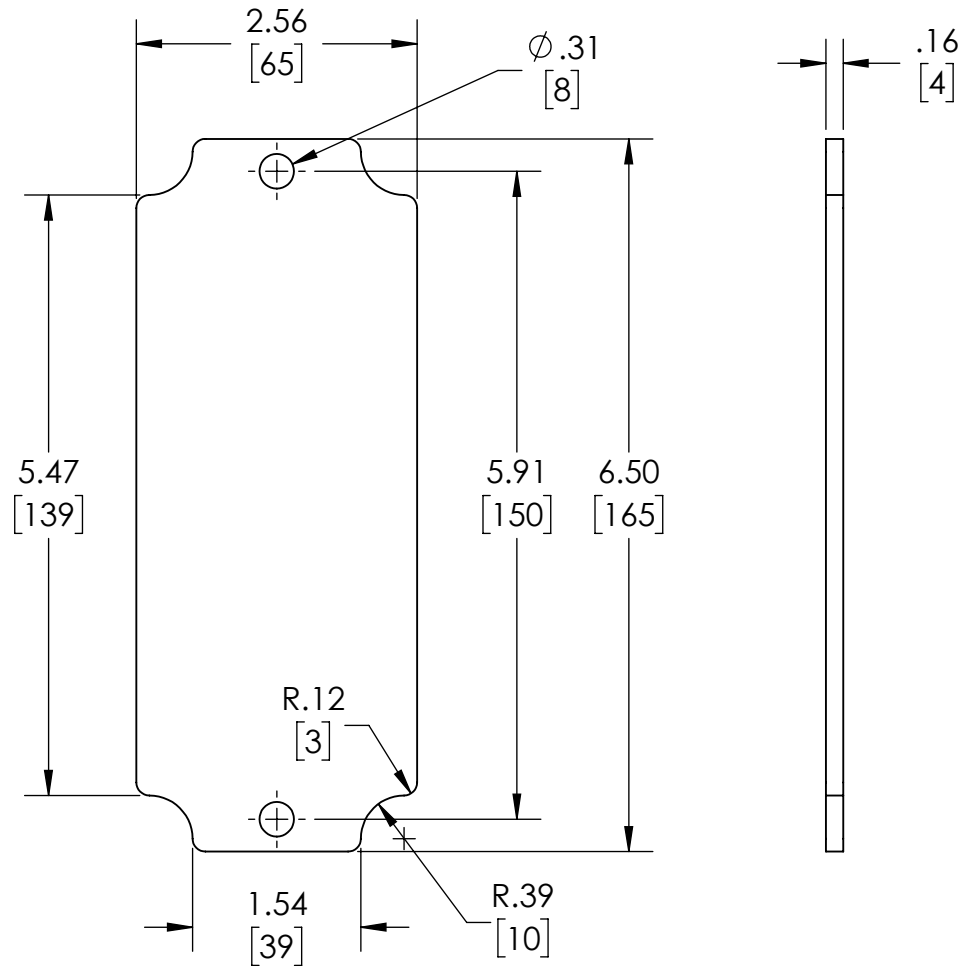

PART
NAME

PLASTIC INTERNAL PANEL

PART
No.

PTX-25323-P

REV.
DATE

11-5-15

DRAWING FOR REFERENCE

WE RESERVE THE RIGHT TO MAKE CHANGES TO OUR
STANDARD PRODUCTS. PLEASE CONSULT WITH BUD INDUSTRIES
PRIOR TO USING THIS DRAWING FOR DESIGN PURPOSE.

MATERIAL: ABS

COLOR: LIGHT GRAY

DIMENSIONS ARE INCH [MM]

PANEL FITS ENCLOSURE: #PTS-25323 & #PTS-25323-C
(MOUNTING HARDWARE SUPPLIED WITH ENCLOSURE)

Mouser Electronics

Authorized Distributor

Click to View Pricing, Inventory, Delivery & Lifecycle Information: