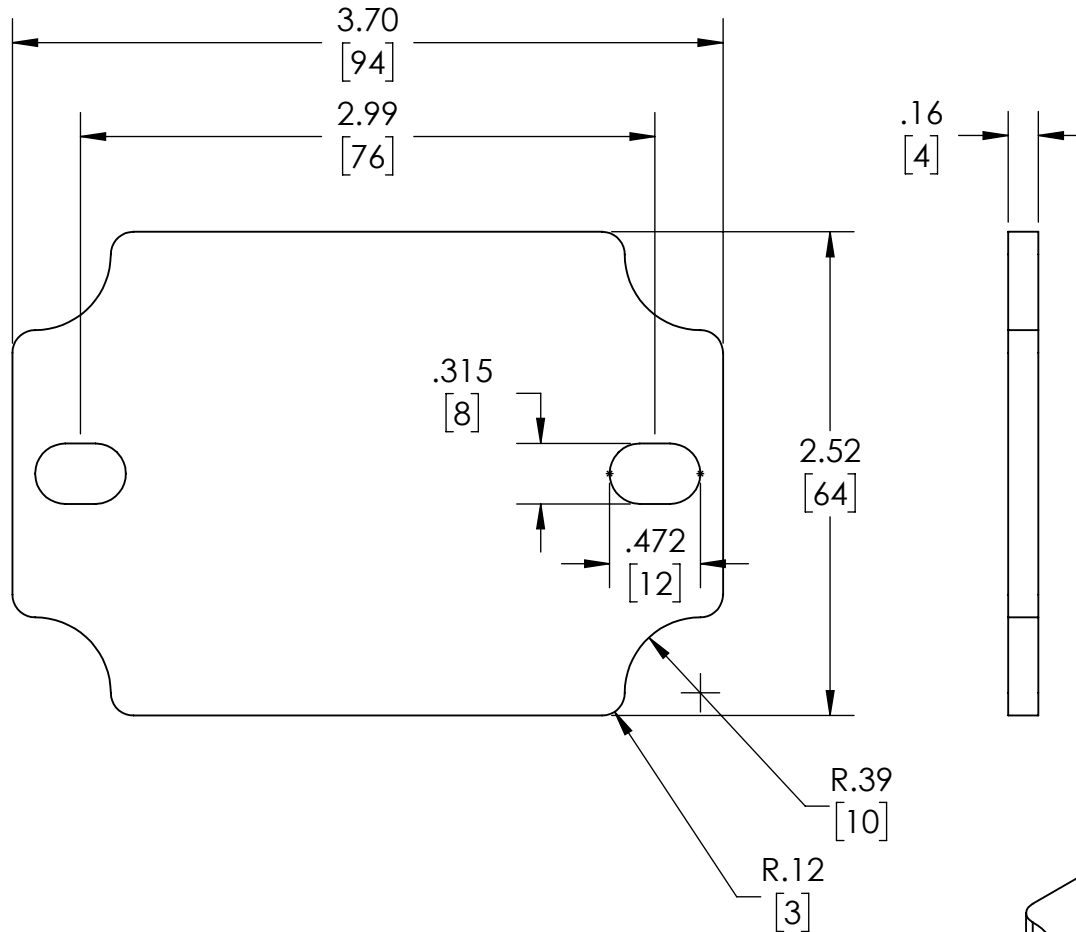

PART  
NAME

PLASTIC INTERNAL PANEL

PART  
No.

PTX-25308-P

REV.  
DATE

11-5-15

**DRAWING FOR REFERENCE**

WE RESERVE THE RIGHT TO MAKE CHANGES TO OUR  
STANDARD PRODUCTS. PLEASE CONSULT WITH BUD INDUSTRIES  
PRIOR TO USING THIS DRAWING FOR DESIGN PURPOSE.

MATERIAL: ABS

COLOR: LIGHT GRAY

DIMENSIONS ARE INCH [MM]

PANEL FITS ENCLOSURE: #PTS-25308 & #PTS-25308-C  
(MOUNTING HARDWARE SUPPLIED WITH ENCLOSURE)