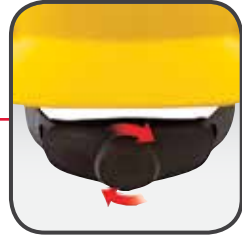

Innovative design takes hard hat comfort to the next level

3M's unique, lightweight shell sits lower on the head to reduce pressure points and increase security.

3M™ Scotchlite™
Reflective Material for
enhanced visibility

Optimized comfort with
3 levels of adjustment

Smooth, easy turning
ratchet suspension

H-700 Cap Style

Optional Uvicator™ Sensor lets wearer know when to replace
hard hat due to UV exposure

Custom logo
programs available